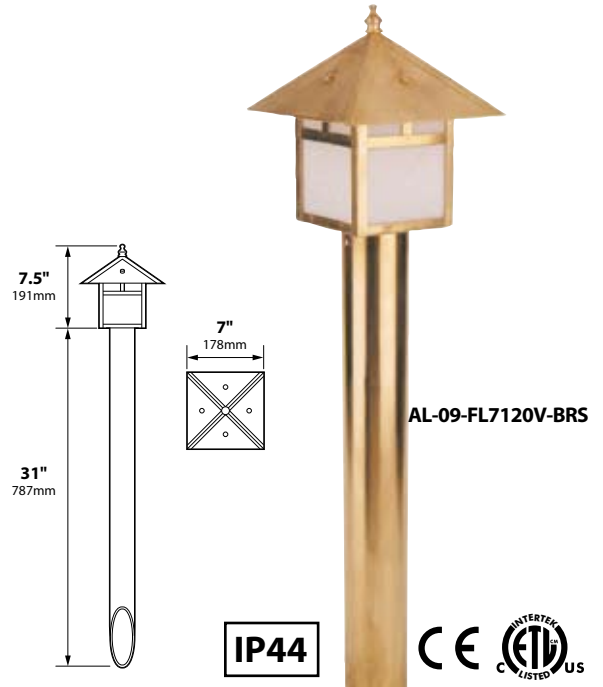

AREA LIGHTS AL-09-FL-120V SERIES

TYPE

SPECIFICATIONS

CONSTRUCTION: Formed solid brass lantern; black ABS, extruded brass or extruded aluminum stanchion

LENS: Gold iridescent glass; optional plastic White Cracked Ice available (-ICE)

LAMP SUPPLIED: 5w or 7w CFL single tube, 4100K 10,000 hour (7w max.)

LAMP OPTIONS: 13w, 18w or 26w CFL spiral GU24 2-Pin, 2700K (26w max.)

SOCKET: G23 2-pin; GU24 2-pin for CFL spiral GU24

WIRING: Standard wiring

MOUNTING: 4 black ABS stabilizing fins (FA-42-FIN)

FINISH: Unfinished brass. Optional finishes available.

ORDERING INFORMATION

| CATALOG NO. | DESCRIPTION | LAMP | SHIP WEIGHT |
|-----------------------|---|---------------|-------------|
| AL-09-FL5120V | Brass Lantern on Black ABS Stanchion | 5w, 4100K CFL | 5.0 lbs. |
| AL-09-FL5120V-BLT | Black Powder Coat Brass Lantern on Black ABS Stanchion | 5w, 4100K CFL | 5.0 lbs. |
| AL-09-FL5120V-BRS | Brass Lantern on Brass Stanchion | 5w, 4100K CFL | 8.0 lbs. |
| AL-09-FL5120VALUM-BLT | Black Powder Coat Brass Lantern on Black Aluminum Stanchion | 5w, 4100K CFL | 6.0 lbs. |
| AL-09-FL7120V | Brass Lantern on Black ABS Stanchion | 7w, 4100K CFL | 5.0 lbs. |
| AL-09-FL7120V-BLT | Black Powder Coat Brass Lantern on Black ABS Stanchion | 7w, 4100K CFL | 5.0 lbs. |
| AL-09-FL7120V-BRS | Brass Lantern on Brass Stanchion | 7w, 4100K CFL | 8.0 lbs. |
| AL-09-FL7120VALUM-BLT | Black Powder Coat Brass Lantern on Black Aluminum Stanchion | 7w, 4100K CFL | 6.0 lbs. |

MOUNTING ACCESSORIES

FA-42-FIN
(supplied)

LIGHT DISTRIBUTIONS AND PHOTOMETRICS

AL-09-FL
Half Spread Photometrics
14 ft. (4.3m) diameter

JOB INFORMATION

Type: _____ Date: _____

Job Name: _____

Cat. No.: _____