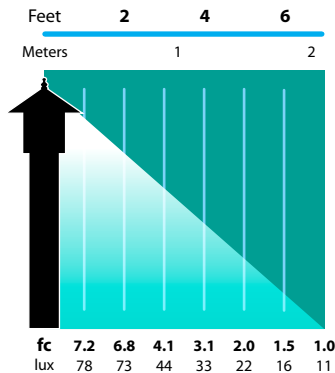

MOUNTING ACCESSORIES

FA-42-FIN
(supplied)

LIGHT DISTRIBUTIONS AND PHOTOMETRICS

AL-09-FL
Half Spread Photometrics
14 ft. (4.3m) diameter

JOB INFORMATION

Type: _____ Date: _____

Job Name: _____

Cat. No.: _____