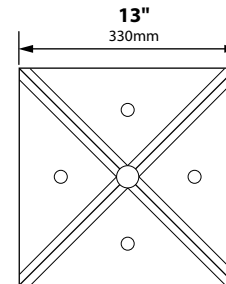

AREA LIGHTS AL-10-LGP SERIES

TYPE

SPECIFICATIONS

CONSTRUCTION: Formed solid brass pedestal mount lantern
LENS: Gold iridescent glass; optional plastic White Cracked Ice available (-ICE)
LAMP SUPPLIED: 18w S8 #1141; 1200 hours average rating (50w max.)
LAMP OPTIONS: We recommend 10,000 hours average rating Xenon (-X) or Halogen (-H) or 2.2w 50,000 hours average rating OMNI-2 LED (-LED2)
SOCKET: Single contact bayonet, brass nickel plated lamp socket screw shell (Ba15s); double contact bayonet base (Ba15d) for 120v, both with 200°C silicone lead wires
WIRING: Black 3 foot 18/2 zip cord from base of fixture (12v only)
 For 25 foot 16/2 fixture lead wire add -25F to catalog number.
 120v standard wiring
CONNECTION: FA-05 Quick Connector (not supplied) from fixture to main cable (12/2, 10/2 or 8/2 only) 12v only
MOUNTING: Hardware mounting kit supplied
FINISH: Unfinished brass. Optional finishes available.

AL-10-LGP-BAV

Supplied Mounting Kit:
 1x- Mounting plate
 3x- Blue 1/4" anchors
 3x- #10 1" Steel sink phillips screws
 2x- Washers
 2x- Brass thumb screws

ORDERING INFORMATION

CATALOG NO.	DESCRIPTION	LAMP	SHIP WEIGHT
AL-10-LGP-BRS	Brass Pedestal Mount Lantern	18w S8 #1141	4.0 lbs.

LIGHT DISTRIBUTIONS AND PHOTOMETRICS

AL-10-LGP
 Half Spread Photometrics
 12 ft. (3.7m) diameter
 36" above grade

JOB INFORMATION

Type: _____ Date: _____
 Job Name: _____
 Cat. No.: _____
 Lamp(s): _____
 Specifier: _____
 Contractor: _____
 Notes: _____