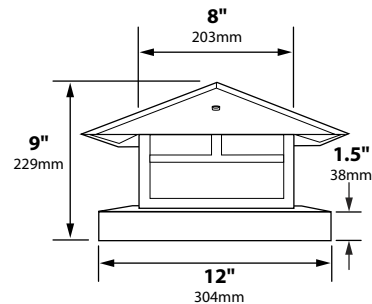

AREA LIGHTS AL-10-LGP SERIES

TYPE

SPECIFICATIONS

CONSTRUCTION: Formed solid brass pedestal mount lantern
LENS: Gold iridescent glass; optional plastic White Cracked Ice available (-ICE)
LAMP SUPPLIED: 18w S8 #1141; 1200 hours average rating (50w max.)
LAMP OPTIONS: We recommend 10,000 hours average rating Xenon (-X) or Halogen (-H) or 2.2w 50,000 hours average rating OMNI-2 LED (-LED2)
SOCKET: Single contact bayonet, brass nickel plated lamp socket screw shell (Ba15s); double contact bayonet base (Ba15d) for 120v, both with 200°C silicone lead wires
WIRING: Black 3 foot 18/2 zip cord from base of fixture (12v only)
 For 25 foot 16/2 fixture lead wire add -25F to catalog number.
 120v standard wiring
CONNECTION: FA-05 Quick Connector (not supplied) from fixture to main cable (12/2, 10/2 or 8/2 only) 12v only
MOUNTING: Hardware mounting kit supplied
FINISH: Unfinished brass. Optional finishes available.

AL-10-LGP-BAV

Supplied Mounting Kit:
 1x- Mounting plate
 3x- Blue 1/4" anchors
 3x- #10 1" Steel sink phillips screws
 2x- Washers
 2x- Brass thumb screws

ORDERING INFORMATION

CATALOG NO.	DESCRIPTION	LAMP	SHIP WEIGHT
AL-10-LGP-BRS	Brass Pedestal Mount Lantern	18w S8 #1141	4.0 lbs.

LIGHT DISTRIBUTIONS AND PHOTOMETRICS

AL-10-LGP
 Half Spread Photometrics
 12 ft. (3.7m) diameter
 36" above grade

JOB INFORMATION

Type: _____ Date: _____
 Job Name: _____
 Cat. No.: _____
 Lamp(s): _____
 Specifier: _____
 Contractor: _____
 Notes: _____