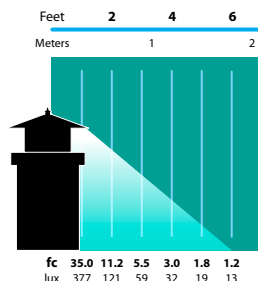

AREA LIGHTS AL-10-LGP SERIES

TYPE

SPECIFICATIONS

CONSTRUCTION: Formed solid brass pedestal mount lantern
LENS: Gold iridescent glass; optional plastic White Cracked Ice available (-ICE)
LAMP SUPPLIED: 18w S8 #1141; 1200 hours average rating (50w max.)
LAMP OPTIONS: We recommend 10,000 hours average rating Xenon (-X) or Halogen (-H) or 2.2w 50,000 hours average rating OMNI-2 LED (-LED2)
SOCKET: Single contact bayonet, brass nickel plated lamp socket screw shell (Ba15s); double contact bayonet base (Ba15d) for 120v, both with 200°C silicone lead wires
WIRING: Black 3 foot 18/2 zip cord from base of fixture (12v only)
 For 25 foot 16/2 fixture lead wire add -25F to catalog number.
 120v standard wiring
CONNECTION: FA-05 Quick Connector (not supplied) from fixture to main cable (12/2, 10/2 or 8/2 only) 12v only
MOUNTING: Hardware mounting kit supplied
FINISH: Unfinished brass. Optional finishes available.

AL-10-LGP-BAV

Supplied Mounting Kit:
 1x- Mounting plate
 3x- Blue 1/4" anchors
 3x- #10 1" Steel sink phillips screws
 2x- Washers
 2x- Brass thumb screws

ORDERING INFORMATION

CATALOG NO.	DESCRIPTION	LAMP	SHIP WEIGHT
AL-10-LGP-BRS	Brass Pedestal Mount Lantern	18w S8 #1141	4.0 lbs.

LIGHT DISTRIBUTIONS AND PHOTOMETRICS

AL-10-LGP
 Half Spread Photometrics
 12 ft. (3.7m) diameter
 36" above grade

JOB INFORMATION

Type: _____ Date: _____
 Job Name: _____
 Cat. No.: _____
 Lamp(s): _____
 Specifier: _____
 Contractor: _____
 Notes: _____