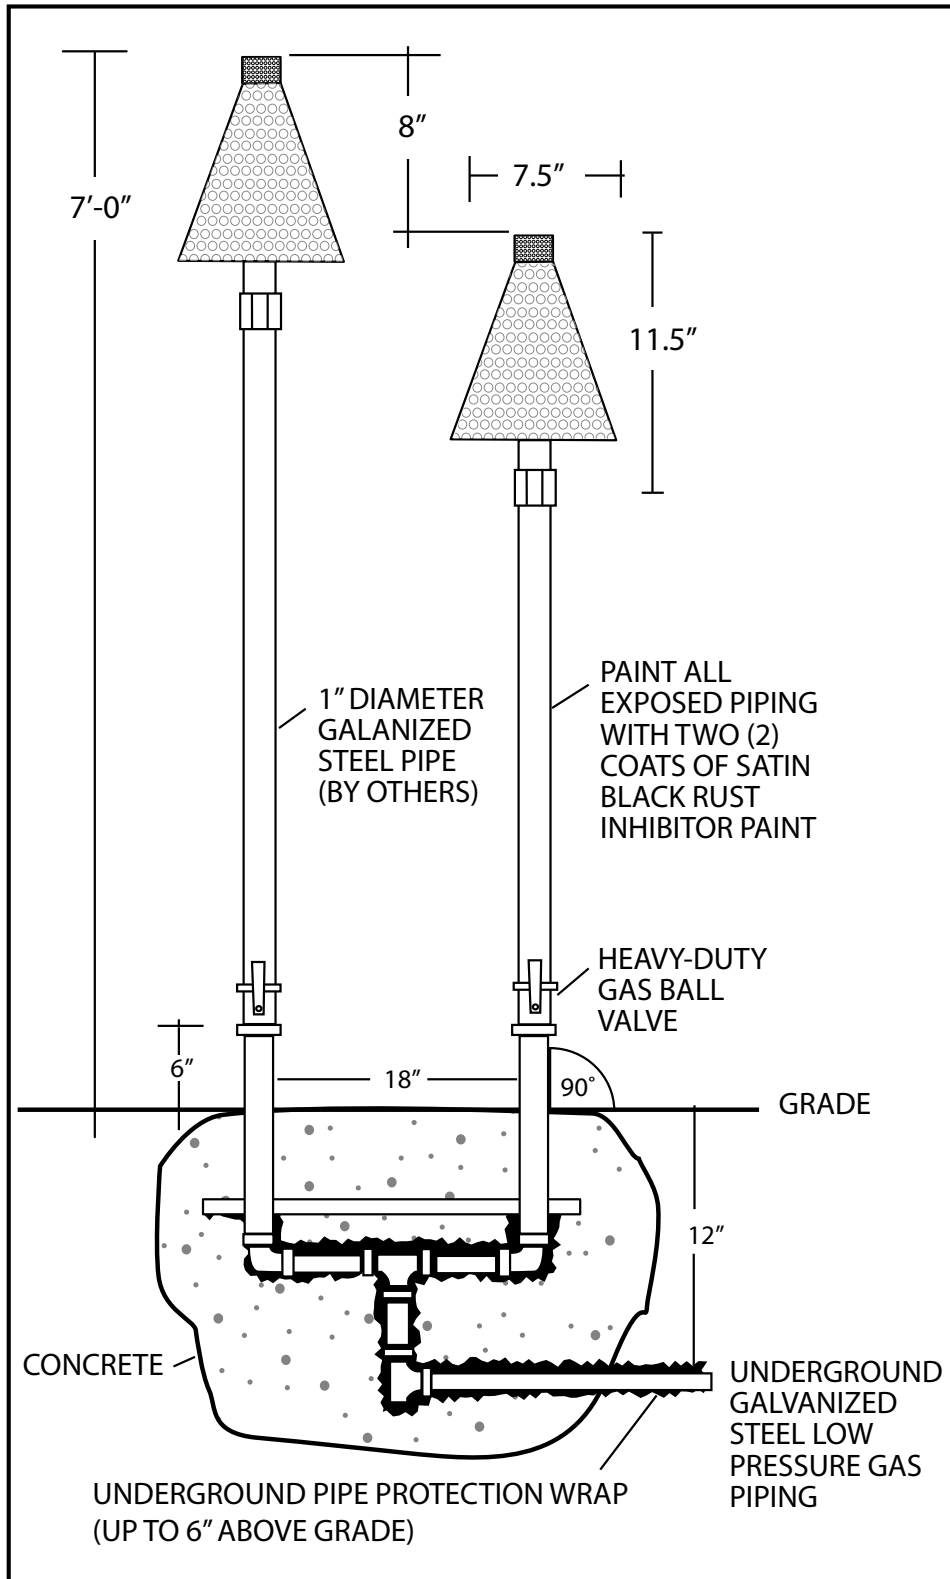

TIKI TORCH AL-18-LG GAS SERIES

TYPE

Black Texture (Standard)	Antique Verde	Bronze Texture	Camel	White Texture	Hunter Texture	Rust	Weathered Iron	Weathered Brown	Stucco	Rubbed Verde	Chrome Powder	Terra Cotta	Acid Rust	Acid Verde	Black Acid Treatment
-BLT	-ATV	-BRT	-CAM	-WTX	-HTX	-RST	-WIR	-WBR	-STU	-RBV	-CPR	-TRC	-BAR/CAR	-BAV/CAV	-BAT