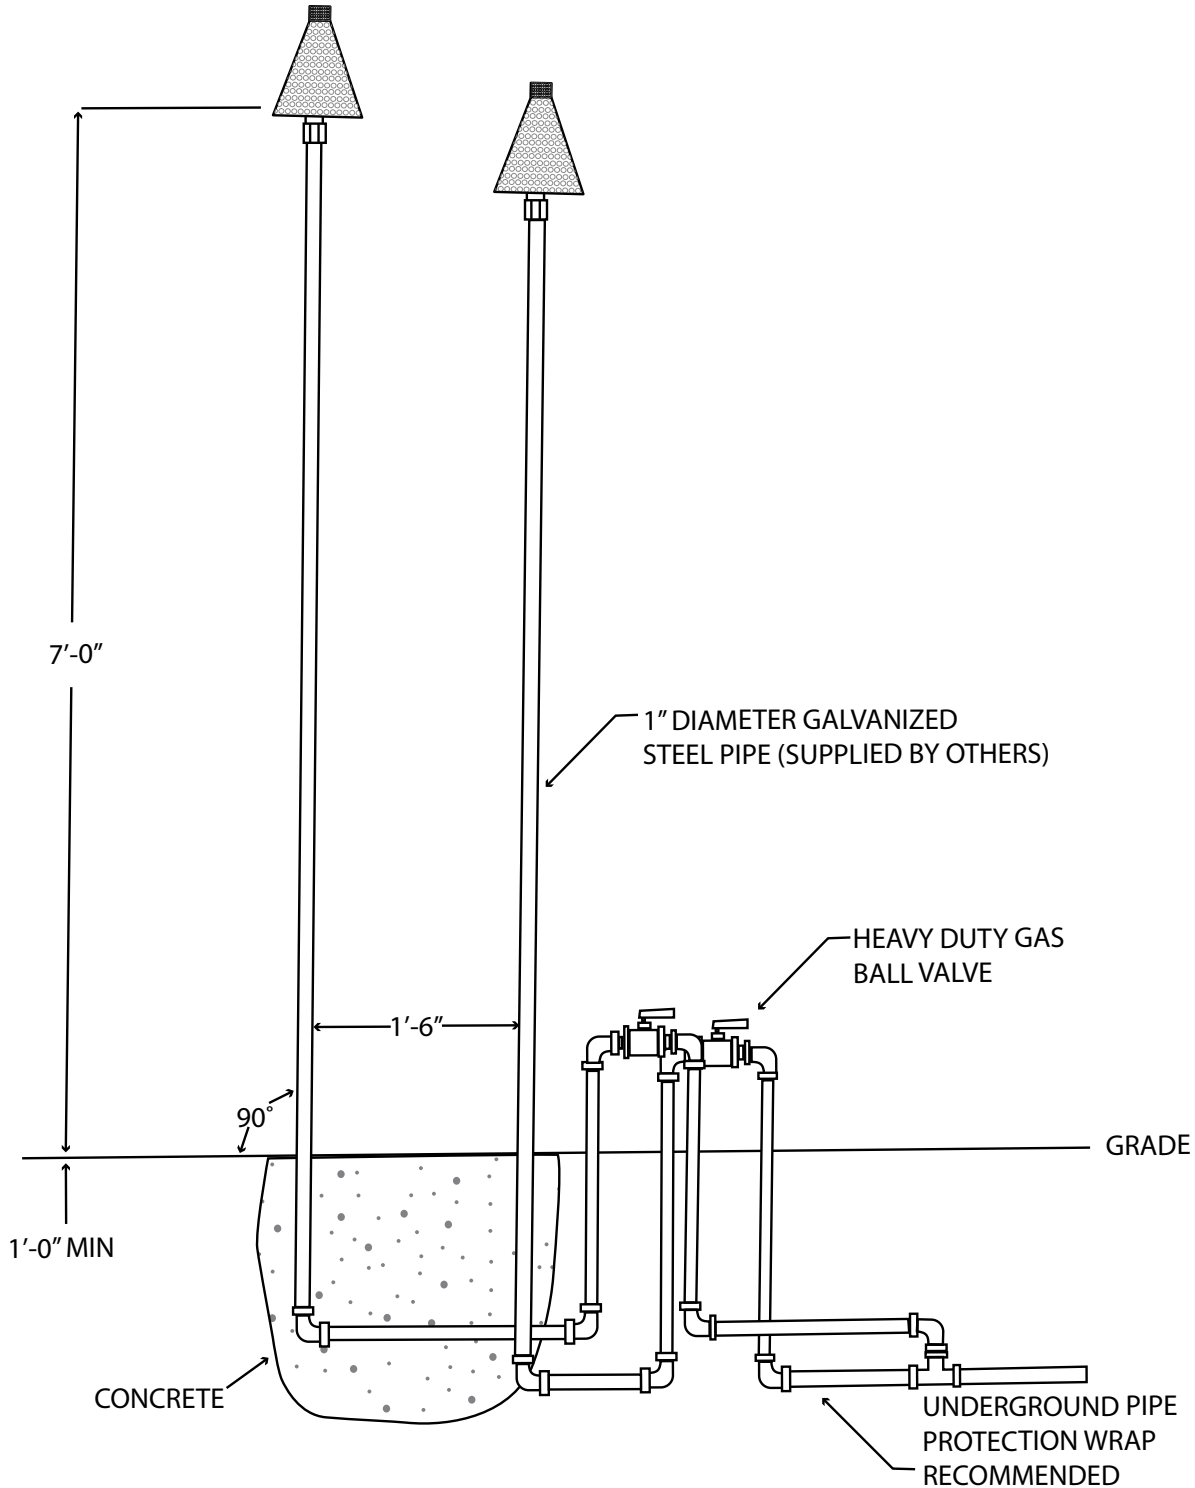

TIKI TORCH AL-18-LG GAS SERIES

TYPE

AL-18LG-NG-COP & AL-18LG-P-COP Installation Diagram

PLEASE CONSULT A LICENSED PLUMBER FOR GAS PIPE LAYOUT AND INSTALLATION

Black Texture (Standard)	Antique Verde	Bronze Texture	Camel	White Texture	Hunter Texture	Rust	Weathered Iron	Weathered Brown	Stucco	Rubbed Verde	Chrome Powder	Terra Cotta	Acid Rust	Acid Verde	Black Acid Treatment
-BLT	-ATV	-BRT	-CAM	-WTX	-HTX	-RST	-WIR	-WBR	-STU	-RBV	-CPR	-TRC	-BAR/CAR	-BAV/CAV	-BAT