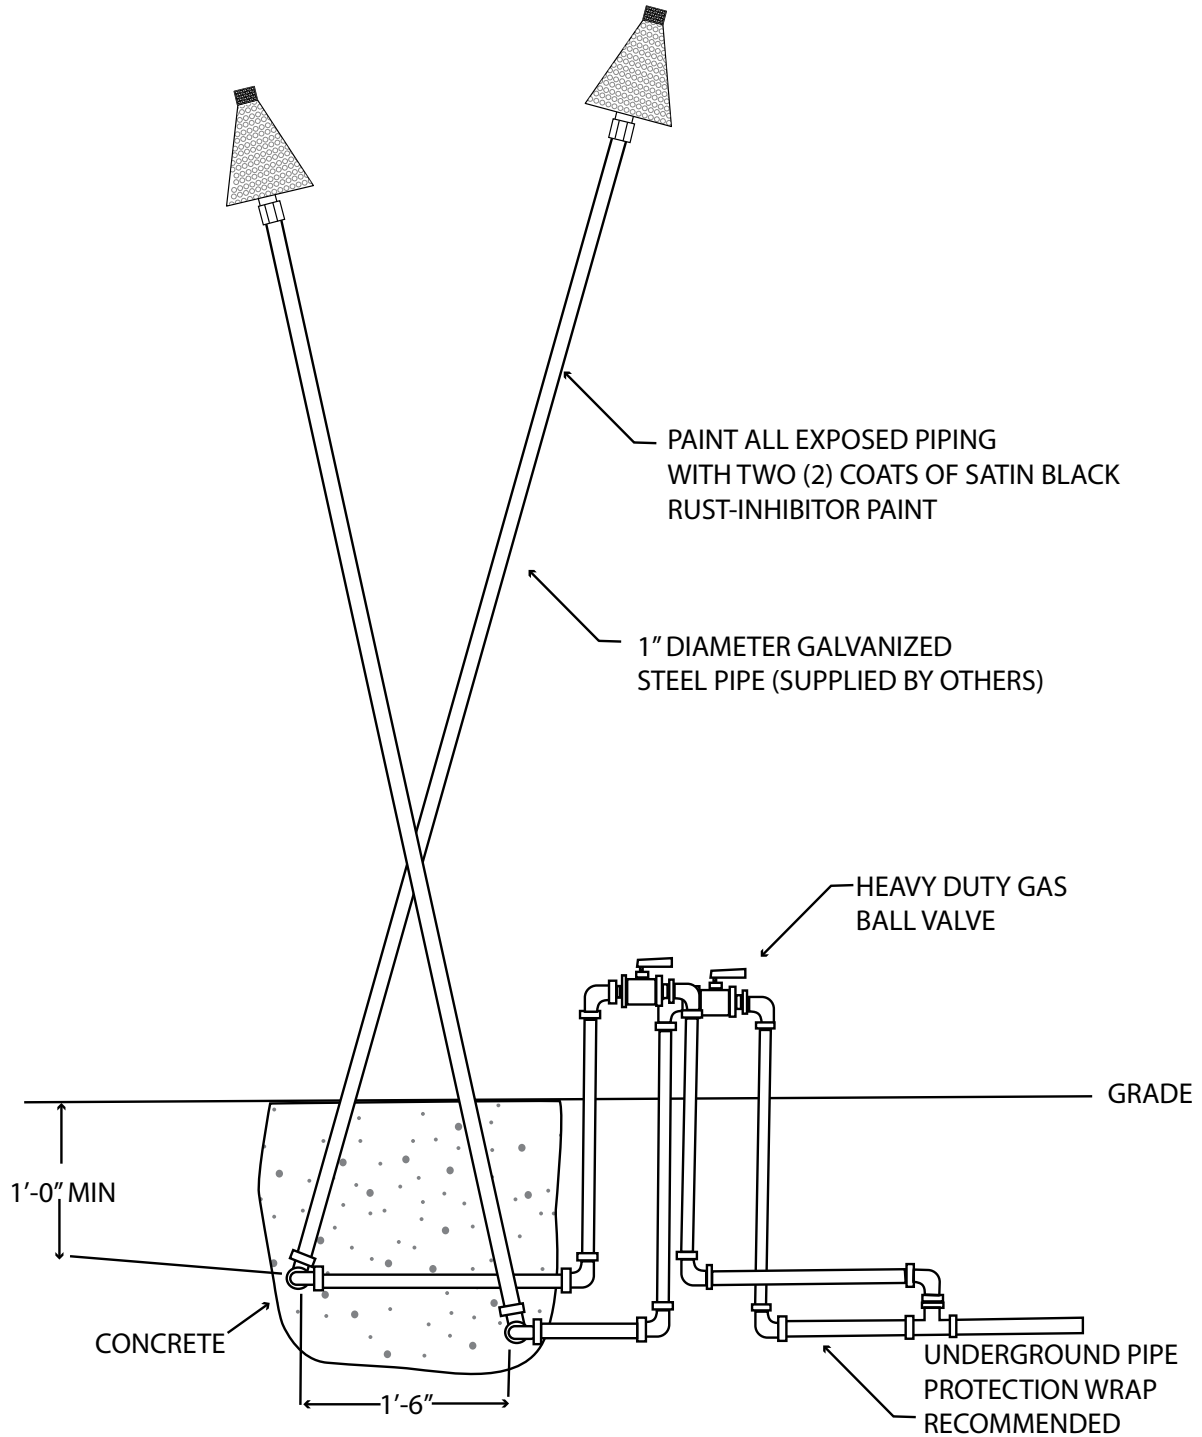

TIKI TORCH AL-18-LG GAS SERIES

TYPE

AL-18LG-NG-COP & AL-18LG-P-COP Angled Installation Diagram

PLEASE CONSULT A LICENSED PLUMBER FOR GAS PIPE LAYOUT AND INSTALLATION

Black Texture (Standard)	Antique Verde	Bronze Texture	Camel	White Texture	Hunter Texture	Rust	Weathered Iron	Weathered Brown	Stucco	Rubbed Verde	Chrome Powder	Terra Cotta	Acid Rust	Acid Verde	Black Acid Treatment
-BLT	-ATV	-BRT	-CAM	-WTX	-HTX	-RST	-WIR	-WBR	-STU	-RBV	-CPR	-TRC	-BAR/CAR	-BAV/CAV	-BAT