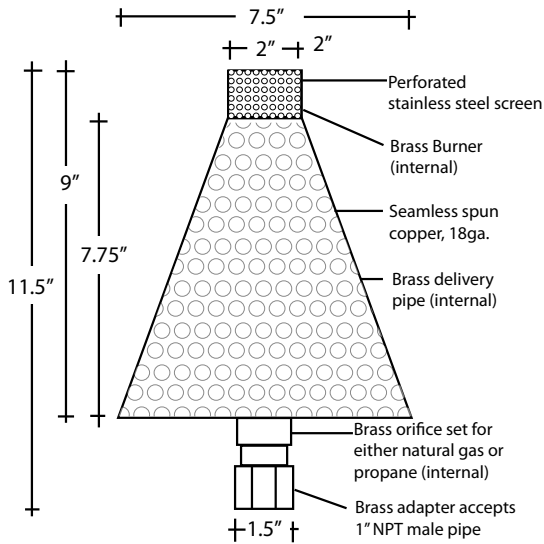

TIKI TORCH AL-18-LG GAS SERIES

TYPE

SPECIFICATIONS

CONSTRUCTION: Spun copper, 18 ga. (.043 thickness)
Hammered surface on hat available on -HH models

Gas Usage AL-18LG-NG-COP: (Natural Gas) Uses 23,404 BTU's per hour at a 7" water column
Gas Usage AL-18LG-P-COP: (Propane Gas) Uses 18,585 BTU's per hour at a 11" water column

Installation: Adapter 1" brass adapter has standard female pipe threads for connection to a 1" (NPT) male pipe thread

Valve: 1" brass shut-off valve included

Ignition: Manual ignition with extended lighter

Listing: ETL design certified

Always check with local codes prior to installation

FINISH: Unfinished copper

Optional finishes available in Acid Rust (-CAR), Acid Verde (-CAV), Black Acid Treatment (-BAT)

AL-18-LGHHP-CAR