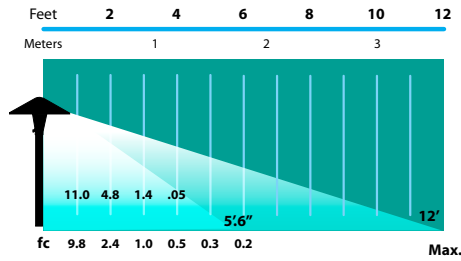

AREA LIGHTS AL-19-HH-AH-SERIES

TYPE

LIGHT DISTRIBUTIONS AND PHOTOMETRICS

AL-19-SM

20w T3 Halogen light bulb
Half Spread Photometrics
24ft (7m) diameter

AL-19

20w T3 Halogen light bulb
Half Spread Photometrics
24ft (7m) diameter