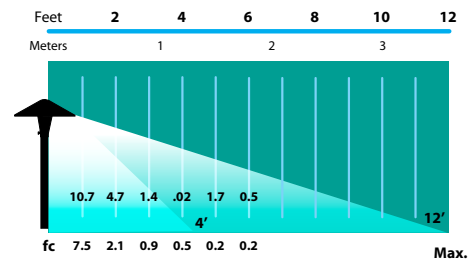

AREA LIGHTS AL-19-HH-AH-SERIES

TYPE

LIGHT DISTRIBUTIONS AND PHOTOMETRICS

AL-19-SM

20w T3 Halogen light bulb
Half Spread Photometrics
24ft (7m) diameter

AL-19

20w T3 Halogen light bulb
Half Spread Photometrics
24ft (7m) diameter