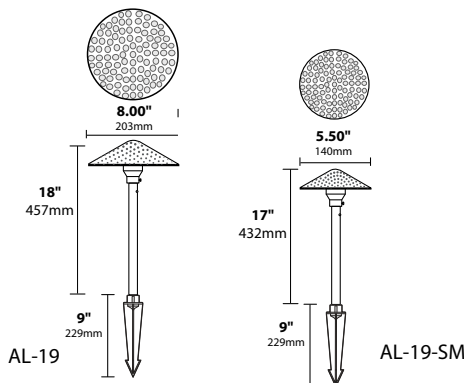

MOUNTING ACCESSORIES

JOB INFORMATION

Type: _____ Date: _____

Job Name: _____

Cat. No.: _____

Lamp(s): _____

Specifier: _____

Contractor: _____

Notes: _____

FOCUS INDUSTRIES INC.
25301 COMMERCENTRE DRIVE
LAKE FOREST, CA 92630

www.focusindustries.com
sales@focusindustries.com
(949) 830-1350 • FAX (949) 830-3390

Black Texture (Standard)	Antique Verde	Bronze Texture	Camel	White Texture	Hunter Texture	Rust	Weathered Iron	Weathered Brown	Stucco	Rubbed Verde	Chrome Powder	Terra Cotta	Acid Rust	Acid Verde	Black Acid Treatment
-BLT	-ATV	-BRT	-CAM	-WTX	-HTX	-RST	-WIR	-WBR	-STU	-RBV	-CPR	-TRC	-BAR/CAR	-BAV/CAV	-BAT