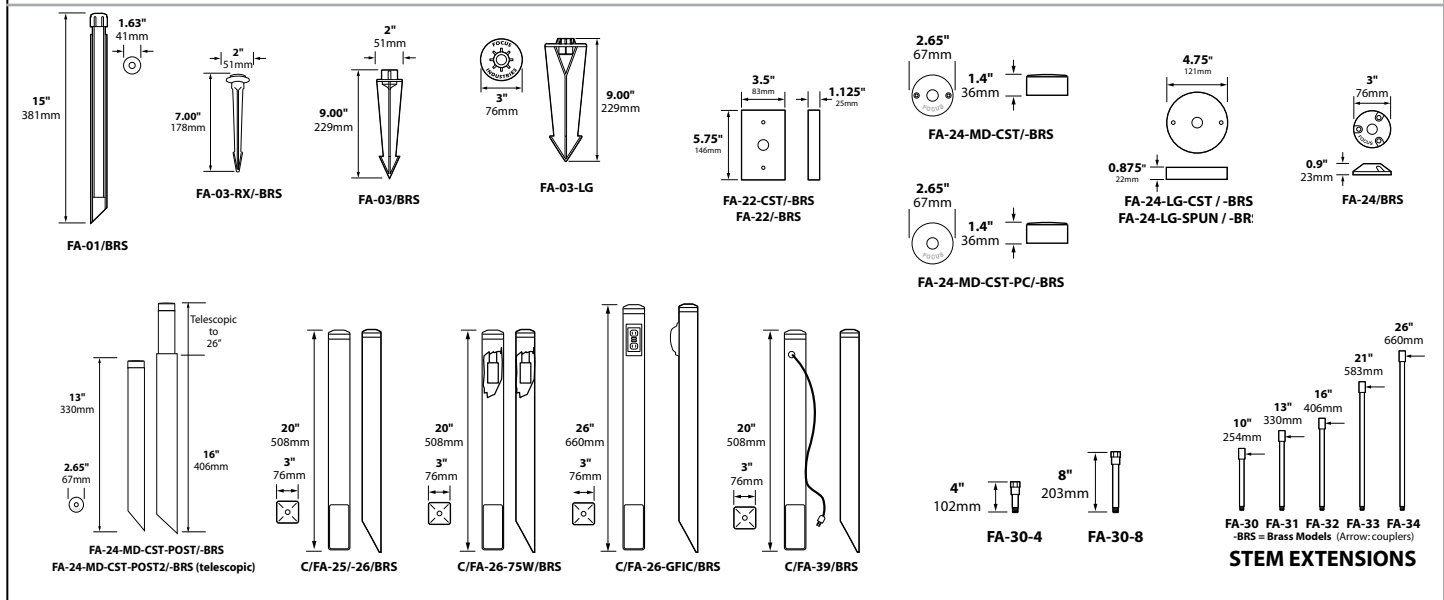

MOUNTING ACCESSORIES

JOB INFORMATION

Type: _____ Date: _____

Job Name: _____

Cat. No.: _____

Lamp(s): _____

Specifier: _____

Contractor: _____

Notes: _____

FOCUS INDUSTRIES INC.
25301 COMMERCENTRE DRIVE
LAKE FOREST, CA 92630

www.focusindustries.com
sales@focusindustries.com
(949) 830-1350 • FAX (949) 830-3390

Black Texture (Standard)	Antique Verde	Bronze Texture	Camel	White Texture	Hunter Texture	Rust	Weathered Iron	Weathered Brown	Stucco	Rubbed Verde	Chrome Powder	Terra Cotta	Acid Rust	Acid Verde	Black Acid Treatment
-BLT	-ATV	-BRT	-CAM	-WTX	-HTX	-RST	-WIR	-WBR	-STU	-RBV	-CPR	-TRC	-BAR/CAR	-BAV/CAV	-BAT