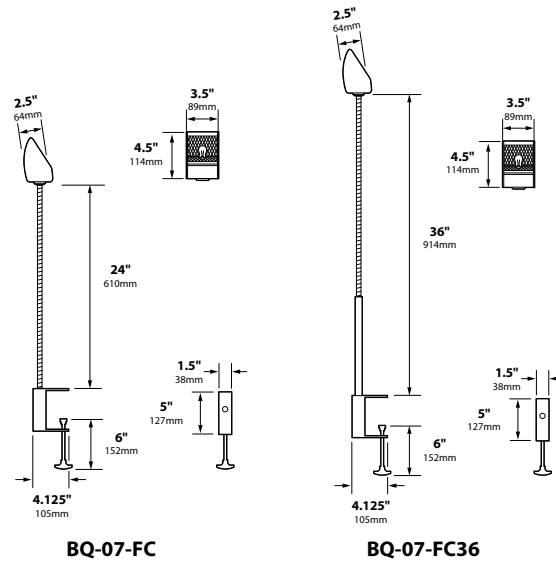

JOB INFORMATION	
Type:	Date:
Job Name:	
Cat. No.:	
Lamp(s):	
Specifier:	
Contractor:	
Notes:	
FOCUS INDUSTRIES INC. 25301 COMMERCENTRE DRIVE LAKE FOREST, CA 92630 www.focusindustries.com sales@focusindustries.com (949) 830-1350 • FAX (949) 830-3390	

Black Texture (Standard)	Antique Verde	Bronze Texture	Camel	White Texture	Hunter Texture	Rust	Weathered Iron	Weathered Brown	Stucco	Rubbed Verde	Chrome Powder	Terra Cotta	Acid Rust	Acid Verde	Black Acid Treatment
-BLT	-ATV	-BRT	-CAM	-WTX	-HTX	-RST	-WIR	-WBR	-STU	-RBV	-CPR	-TRC	-BAR/CAR	-BAV/CAV	-BAT

BRASS & COPPER ONLY