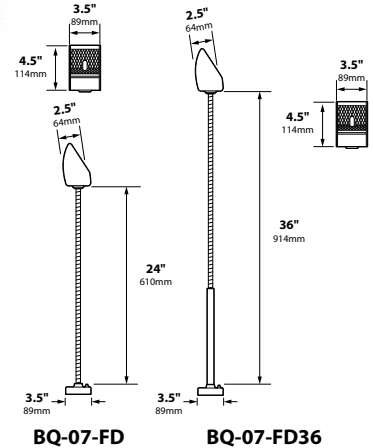

BQ-07-FD36-SS

JOB INFORMATION	
Type:	Date:
Job Name:	
Cat. No.:	
Lamp(s):	
Specifier:	
Contractor:	
Notes:	
FOCUS INDUSTRIES INC. 25301 COMMERCENTRE DRIVE LAKE FOREST, CA 92630 www.focusindustries.com sales@focusindustries.com (949) 830-1350 • FAX (949) 830-3390	

Black Texture (Standard)	Antique Verde	Bronze Texture	Camel	White Texture	Hunter Texture	Rust	Weathered Iron	Weathered Brown	Stucco	Rubbed Verde	Chrome Powder	Terra Cotta	Acid Rust	Acid Verde	Black Acid Treatment
-BLT	-ATV	-BRT	-CAM	-WTX	-HTX	-RST	-WIR	-WBR	-STU	-RBV	-CPR	-TRC	-BAR/CAR	-BAV/CAV	-BAT

BRASS & COPPER ONLY