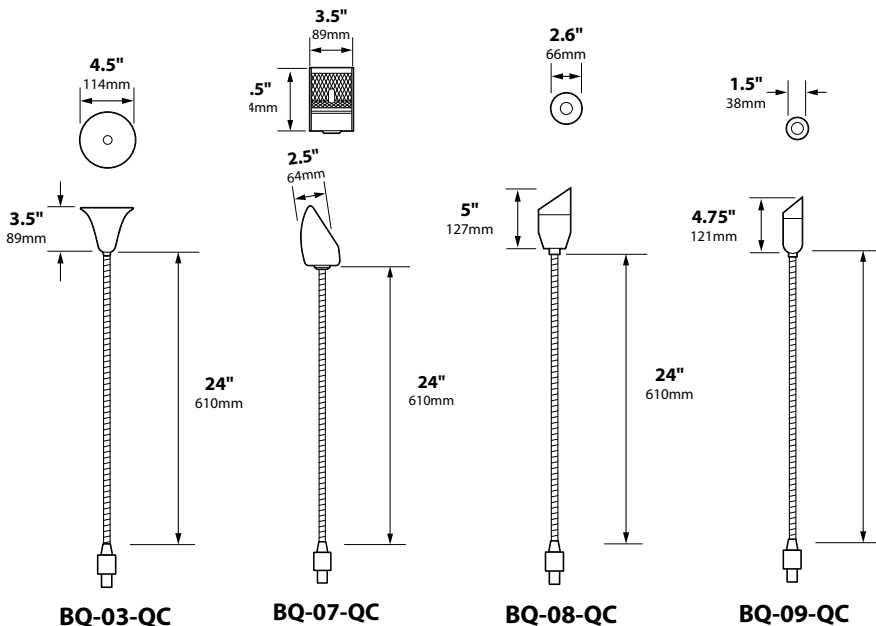

WIRING: 12v. models: 18/2 black zip cord, 9 foot length from base of fixture, 120v. models: 1 foot black SJT-WA grounded power cord supplied

CONNECTION: Optional FA-05 Quick Connector required to attach fixture lead to main cable of landscape lighting system. (12 volt only)

STANDARD FINISH: Stainless steel

BQ-03-QC-SS

BQ-08-QC-SS

BQ-07-QC-SS

BQ-09-QC-SS

SPECIFICATIONS

CATALOG NO.	DESCRIPTION	ARM LENGTH	LAMP SUPPLIED	STANDARD FINISH
BQ-03-QC-SS	Barbecue Light with Quick Connect Base	24"	20 watt T4	Stainless Steel
BQ-07-QC-SS	Barbecue Light with Quick Connect Base	24"	20 watt T4	Stainless Steel
BQ-08-QC-SS	Barbecue Light with Quick Connect Base	24"	20 watt MR16 FL(BAB)	Stainless Steel
BQ-09-QC-SS	Barbecue Light with Quick Connect Base	24"	20 watt MR11 FL(FTD)	Stainless Steel

BQ-03-QC

BQ-07-QC

BQ-08-QC

BQ-09-QC

Note: Drawing of fixtures shown with arm extended upward to illustrate length only. Hat must be pointed downwards for proper operation.

JOB INFORMATION	
Type:	Date:
Job Name:	
Cat. No.:	
Lamp(s):	
Specifier:	
Contractor:	
Notes:	
FOCUS INDUSTRIES INC. 25301 COMMERCENTRE DRIVE LAKE FOREST, CA 92630	
www.focusindustries.com sales@focusindustries.com (949) 830-1350 • FAX (949) 830-3390	

12v. fixtures: 25 foot 16/2 fixture lead wire available; add -25F to catalog number. For use with Focus CPC or hub supplied by others.

Powder Coat Finishes	Black Texture (Standard)	Antique Verde	Bronze Texture	Camel	White Texture	Hunter Texture	Rust	Weathered Iron	Weathered Brown	Stucco	Rubbed Verde	Chrome Powder	Terra Cotta
Ordering Code	-BLT	-ATV	-BRT	-CAM	-WTX	-HTX	-RST	-WIR	-WBR	-STU	-RBV	-CPR	-TRC