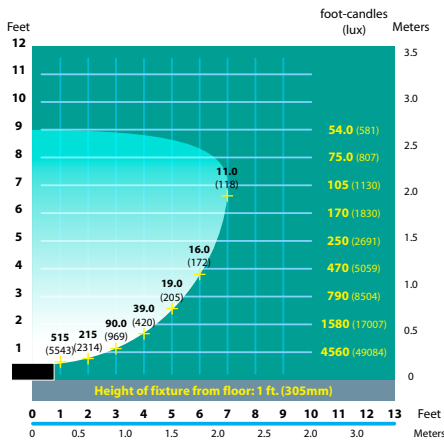

T5HO FLUORESCENT LIGHTS CFL-24, CFL-39 SERIES

TYPE

LIGHT DISTRIBUTIONS AND PHOTOMETRICS

FFL-24T5HO Half Spread Photometrics

FFL-24T5HO Half Spread Photometrics

FFL-24T5HO Half Spread Photometrics

FFL-39T5HO Half Spread Photometrics

FFL-39T5HO Half Spread Photometrics

FFL-39T5HO Half Spread Photometrics