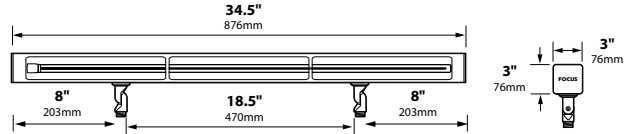

ORDERING INFORMATION

CATALOG NO.	DESCRIPTION	LAMP	SHIP WEIGHT
CFL-24-T5HO30K	Black Composite T5HO Floodlight	24w, T5HO 2700K	4.0 lbs.
CFL-24-T5HO35K	Black Composite T5HO Floodlight	24w, T5HO 3500K	4.0 lbs.
CFL-24-T5HO41K	Black Composite T5HO Floodlight	24w, T5HO 4100K	4.0 lbs.
CFL-39-T5HO30K	Black Composite T5HO Floodlight	39w, T5HO 2700K	7.0 lbs.
CFL-39-T5HO35K	Black Composite T5HO Floodlight	39w, T5HO 3500K	7.0 lbs.
CFL-39-T5HO41K	Black Composite T5HO Floodlight	39w, T5HO 4100K	7.0 lbs.