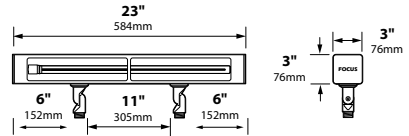

ORDERING INFORMATION

CATALOG NO.	DESCRIPTION	LAMP	SHIP WEIGHT
CFL-24-T5HO30K	Black Composite T5HO Floodlight	24w, T5HO 2700K	4.0 lbs.
CFL-24-T5HO35K	Black Composite T5HO Floodlight	24w, T5HO 3500K	4.0 lbs.
CFL-24-T5HO41K	Black Composite T5HO Floodlight	24w, T5HO 4100K	4.0 lbs.
CFL-39-T5HO30K	Black Composite T5HO Floodlight	39w, T5HO 2700K	7.0 lbs.
CFL-39-T5HO35K	Black Composite T5HO Floodlight	39w, T5HO 3500K	7.0 lbs.
CFL-39-T5HO41K	Black Composite T5HO Floodlight	39w, T5HO 4100K	7.0 lbs.