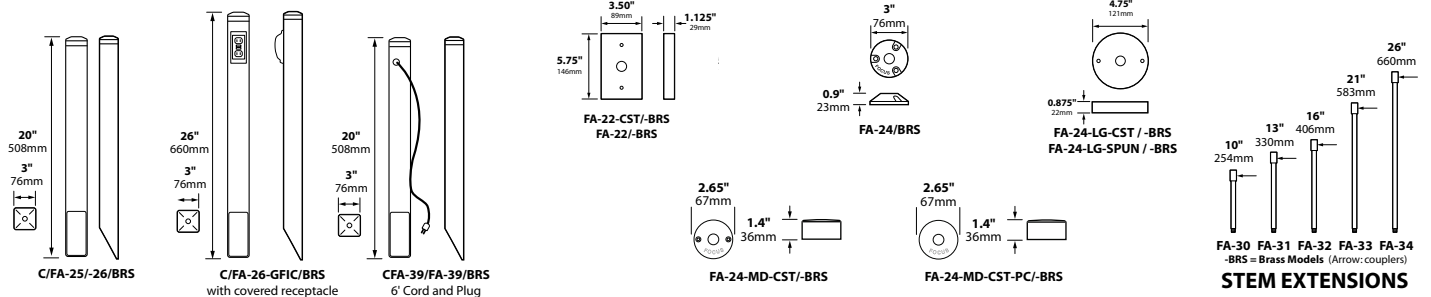

MOUNTING ACCESSORIES

BEAM/GLARE CONTROL ACCESSORIES

- CFA-06-24 24" long, 1/4" Mini Hex Cell Louver for CFL-24
- CFA-06-35 35" long, 1/4" Mini Hex Cell Louver for CFL-39

JOB INFORMATION

Type: _____ Date: _____