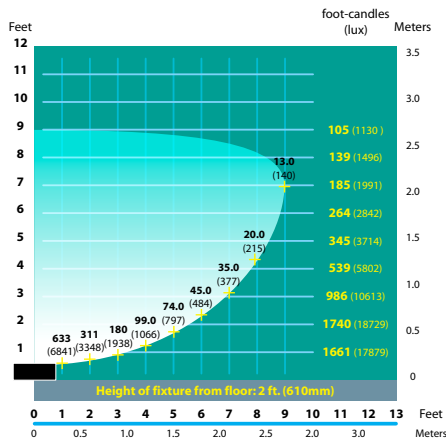

T5HO FLUORESCENT LIGHTS CFL-24, CFL-39 SERIES

TYPE

LIGHT DISTRIBUTIONS AND PHOTOMETRICS

FFL-24T5HO Half Spread Photometrics

FFL-24T5HO Half Spread Photometrics

FFL-24T5HO Half Spread Photometrics

FFL-39T5HO Half Spread Photometrics

FFL-39T5HO Half Spread Photometrics

FFL-39T5HO Half Spread Photometrics