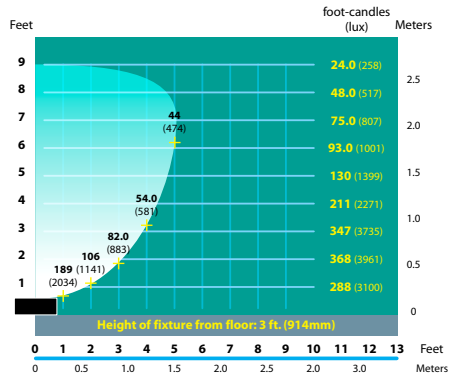

T5HO FLUORESCENT LIGHTS CFL-24, CFL-39 SERIES

TYPE

LIGHT DISTRIBUTIONS AND PHOTOMETRICS

FFL-24T5HO Half Spread Photometrics

FFL-24T5HO Half Spread Photometrics

FFL-24T5HO Half Spread Photometrics

FFL-39T5HO Half Spread Photometrics

FFL-39T5HO Half Spread Photometrics

FFL-39T5HO Half Spread Photometrics