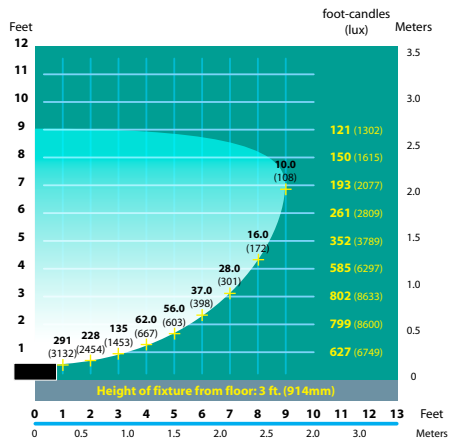

FFL-39T5HO Half Spread Photometrics