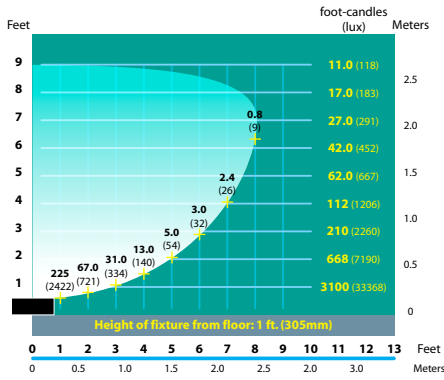

T5HO FLUORESCENT LIGHTS CFL-24, CFL-39 SERIES

TYPE

LIGHT DISTRIBUTIONS AND PHOTOMETRICS

FFL-24T5HO Half Spread Photometrics