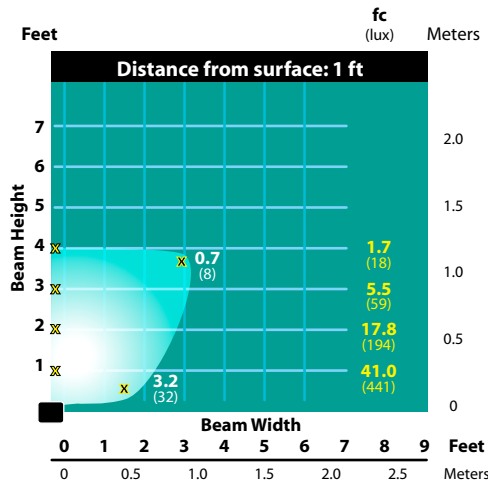

DIRECTIONAL LIGHTS DL-15 SERIES

TYPE

PHOTOMETRICS

DL-15-SM-LEDM

3 Watt Integrated LED Half Spread Photometrics

Black Texture (Standard)	Antique Verde	Bronze Texture	Camel	White Texture	Hunter Texture	Rust	Weathered Iron	Weathered Brown	Stucco	Rubbed Verde	Chrome Powder	Terra Cotta	Acid Rust	Acid Verde	Black Acid Treatment
-BLT	-ATV	-BRT	-CAM	-WTX	-HTX	-RST	-WIR	-WBR	-STU	-RBV	-CPR	-TRC	-BAR/CAR	-BAV/CAV	-BAT