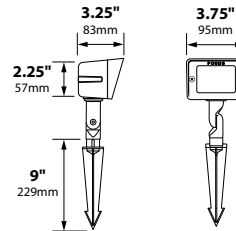

ORDERING INFORMATION

CATALOG NO.	DESCRIPTION	LAMP	SHIP WEIGHT
DL-15-SM-BLT	Small Aluminum floodlight	20w T4 Halogen	1.0 lbs.
DL-15-SM-BRS	Small Brass floodlight	20w T4 Halogen	2.0 lbs.
DL-15-SMLEDM-BLT	Small Aluminum floodlight	3w Integrated LED	1.0 lbs.
DL-15-SMLEDM-BRS	Small Brass floodlight	3w Integrated LED	2.0 lbs.