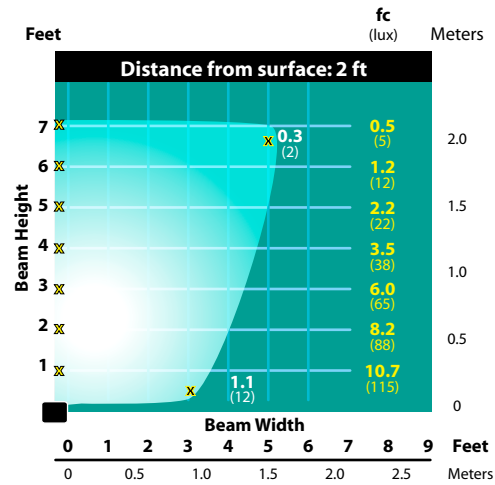

DIRECTIONAL LIGHTS DL-15 SERIES

TYPE

PHOTOMETRICS

DL-15-SM-LEDM

3 Watt Integrated LED Half Spread Photometrics

Black Texture (Standard)	Antique Verde	Bronze Texture	Camel	White Texture	Hunter Texture	Rust	Weathered Iron	Weathered Brown	Stucco	Rubbed Verde	Chrome Powder	Terra Cotta	Acid Rust	Acid Verde	Black Acid Treatment
-BLT	-ATV	-BRT	-CAM	-WTX	-HTX	-RST	-WIR	-WBR	-STU	-RBV	-CPR	-TRC	-BAR/CAR	-BAV/CAV	-BAT