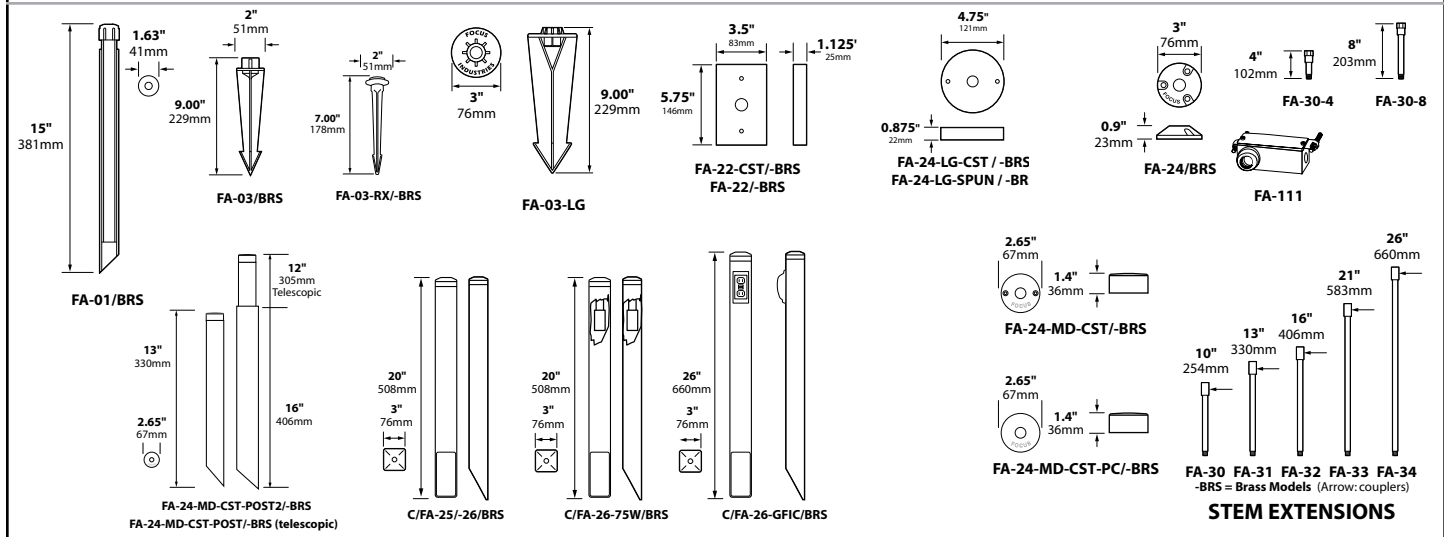

MOUNTING ACCESSORIES

BEAM/GLARE CONTROL

- FA-07-15 Square 1/4" Hex Cell Louver
- FA-10-17BLUE Blue Plastic Gel
- FA-10-17GREEN Green Plastic Gel

JOB INFORMATION

Type: _____ Date: _____

Job Name: _____

Cat. No.: _____

Lamp(s): _____

Specifier: _____

Contractor: _____

Notes: _____

FOCUS INDUSTRIES INC. 25301 COMMERCE DRIVE LAKE FOREST, CA 92630
www.focusindustries.com sales@focusindustries.com (949) 830-1350 • FAX (949) 830-3390

Black Texture (Standard)	Antique Verde	Bronze Texture	Camel	White Texture	Hunter Texture	Rust	Weathered Iron	Weathered Brown	Stucco	Rubbed Verde	Chrome Powder	Terra Cotta	Acid Rust	Acid Verde	Black Acid Treatment
-BLT	-ATV	-BRT	-CAM	-WTX	-HTX	-RST	-WIR	-WBR	-STU	-RBV	-CPR	-TRC	-BAR/CAR	-BAV/CAV	-BAT