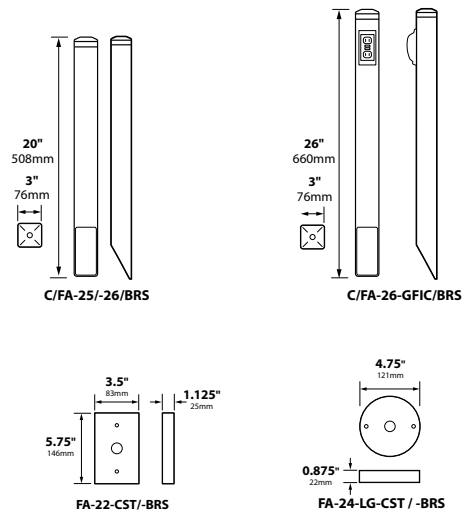

MOUNTING ACCESSORIES

BEAM/GLARE CONTROL ACCESSORIES

FA-07-16	1/4" Mini Hex Cell Louver
-SB	Add to catalog # for Sand Blasted Lens (Softens light output)

JOB INFORMATION

Type: _____ Date: _____

Job Name: _____

Cat. No.: _____

Lamp(s): _____

Specifier: _____

Contractor: _____

Notes: _____

FOCUS INDUSTRIES INC.
25301 COMMERCENTRE DRIVE
LAKE FOREST, CA 92630

www.focusindustries.com
sales@focusindustries.com
(949) 830-1350 • FAX (949) 830-3390

Black Texture (Standard)	Antique Verde	Bronze Texture	Camel	White Texture	Hunter Texture	Rust	Weathered Iron	Weathered Brown	Stucco	Rubbed Verde	Chrome Powder	Terra Cotta	Acid Rust	Acid Verde	Black Acid Treatment
-BLT	-ATV	-BRT	-CAM	-WTX	-HTX	-RST	-WIR	-WBR	-STU	-RBV	-CPR	-TRC	-BAR/CAR	-BAV/CAV	-BAT