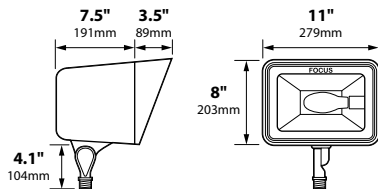

DIRECTIONAL LIGHTS DL-16 SERIES

TYPE

SPECIFICATIONS

CONSTRUCTION: Die cast aluminum floodlight with internal HID ballast; matching heavy duty adjustable die cast aluminum swivel

LENS: High impact clear tempered flat glass

GASKET: High temperature black 1/16" silicone

REFLECTOR: Highly polished diamond embossed aluminum

BALLAST: Metal Halide or High Pressure Sodium available. See ordering information below.

LAMP SUPPLIED: None. Designed for ED-17 type medium base lamps

SOCKET: High temperature ceramic medium base, starting pulse rating 4KV 600V 1000 watt with 200°C silicone lead wire

WIRING: Standard 120 volt Black, White and Ground

MOUNTING: None supplied. See Mounting Accessories below for options.

FINISH: Black texture polyester powder coat. Optional finishes available.

NOTE: 208, 240 or 277 volt options available. Consult factory for details.

ORDERING INFORMATION

CATALOG NO.	DESCRIPTION	H.I.D. WATTAGE	SHIP WEIGHT

Metal Halide (MH):

DL-16-NLMH50-BLT	MH cast aluminum flood light	50w	16 lbs.
DL-16-NLMH70-BLT	MH cast aluminum flood light	70w	16 lbs.
DL-16-NLMH100-BLT	MH cast aluminum flood light	100w	16 lbs.
DL-16-NLMH150-BLT	MH cast aluminum flood light	150w	16 lbs.
DL-16-NLMH175-BLT	MH cast aluminum flood light	175w	16 lbs.

High Pressure Sodium (HPS):

DL-16-NLHPS35-BLT	HPS cast aluminum flood light	35w	16 lbs.
DL-16-NLHPS50-BLT	HPS cast aluminum flood light	50w	16 lbs.
DL-16-NLHPS70-BLT	HPS cast aluminum flood light	70w	16 lbs.
DL-16-NLHPS100-BLT	HPS cast aluminum flood light	100w	16 lbs.
DL-16-NLHPS150-BLT	HPS cast aluminum flood light	150w	16 lbs.

MOUNTING ACCESSORIES

BEAM/GLARE CONTROL ACCESSORIES

FA-07-16	1/4" Mini Hex Cell Louver
-SB	Add to catalog # for Sand Blasted Lens (Softens light output)

JOB INFORMATION