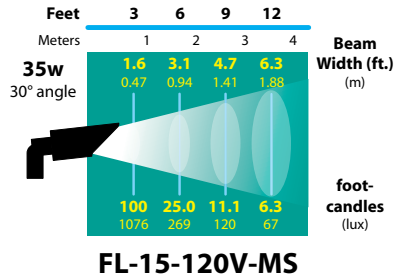

FL-LED-MR16-BAB

FL-LED-MR16-ESX

Black Texture (Standard)	Antique Verde	Bronze Texture	Camel	White Texture	Hunter Texture	Rust	Weathered Iron	Weathered Brown	Stucco	Rubbed Verde	Chrome Powder	Terra Cotta	Acid Rust	Acid Verde	Black Acid Treatment
-BLT	-ATV	-BRT	-CAM	-WTX	-HTX	-RST	-WIR	-WBR	-STU	-RBV	-CPR	-TRC	-BAR/CAR	-BAV/CAV	-BAT