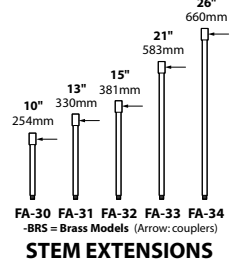

MOUNTING ACCESSORIES

BEAM/GLARE CONTROL ACCESSORIES

FA-08-21	Round 1/8" Hex Cell Louver
FA-11-BLUE	Blue Tempered Glass Lens
FA-11-GREEN	Green Tempered Glass Lens
FA-98	Linear Spread Tempered Glass Lens
FA-99	High Impact Clear Tempered Convex Glass
FA-104	Wide Spread Tempered Glass Lens Softener

JOB INFORMATION

Type: _____ Date: _____

Job Name: _____

Cat.No.: _____

Lamp(s): _____

Specifier: _____

Contractor: _____

Notes: _____

FOCUS INDUSTRIES INC.
25301 COMMERCENTRE DRIVE
LAKE FOREST, CA 92630

www.focusindustries.com
sales@focusindustries.com
(949) 830-1350 • FAX (949) 830-3390

Black Texture (Standard)	Antique Verde	Bronze Texture	Camel	White Texture	Hunter Texture	Rust	Weathered Iron	Weathered Brown	Stucco	Rubbed Verde	Chrome Powder	Terra Cotta	Acid Rust	Acid Verde	Black Acid Treatment
-BLT	-ATV	-BRT	-CAM	-WTX	-HTX	-RST	-WIR	-WBR	-STU	-RBV	-CPR	-TRC	-BAR/CAR	-BAV/CAV	-BAT