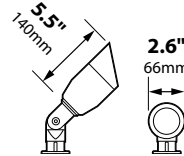

DIRECTIONAL LIGHTS DL-22 120V SERIES

TYPE

SPECIFICATIONS

CONSTRUCTION: Cast aluminum, brass or 316 Stainless Steel Bullet; matching heavy duty cast aluminum, brass or 316 Stainless Steel adjustable swivel

FINISH: Aluminum-Black texture polyester powder coat. Optional finishes available Brass-Unfinished brass. Optional finishes available

DL-22

DL-22-120V-BRT
mounted on
FA-26-BRT

IP54

ORDERING INFORMATION

CATALOG NO.	DESCRIPTION	LAMP	SHIP WEIGHT
DL-22-120V-BLT	Cast aluminum Bullet	35w MR16 FL(30°)	2.0 lbs.
DL-22-120V-BRS	Cast brass Bullet	35w MR16 FL(30°)	3.0 lbs.
DL-22-120V-SS	Cast Stainless Steel Bullet	35w MR16 FL(30°)	2.0 lbs.
DL-22-120VLED-BLT	Cast aluminum Bullet	4w MR16 LED FL(BAB)	2.0 lbs.
DL-22-120VLED-BRS	Cast brass Bullet	4w MR16 LED FL(BAB)	3.0 lbs.
DL-22-120VLED-SS	Cast Stainless Steel Bullet	4w MR16 LED FL(BAB)	2.0 lbs.