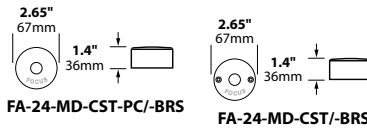

MOUNTING ACCESSORIES

BEAM/GLARE CONTROL ACCESSORIES

FA-08-21	Round 1/8" Hex Cell Louver
FA-11-BLUE	Blue Tempered Glass Lens
FA-11-GREEN	Green Tempered Glass Lens
FA-98	Linear Spread Tempered Glass Lens
FA-99	High Impact Clear Tempered Convex Glass
FA-104	Wide Spread Tempered Glass Lens Softener

JOB INFORMATION

Type: _____ Date: _____

Job Name: _____

Cat.No.: _____

Lamp(s): _____

Specifier: _____

Contractor: _____

Notes: _____

FOCUS INDUSTRIES INC.
25301 COMMERCENTRE DRIVE
LAKE FOREST, CA 92630

www.focusindustries.com
sales@focusindustries.com
(949) 830-1350 • FAX (949) 830-3390

Black Texture (Standard)	Antique Verde	Bronze Texture	Camel	White Texture	Hunter Texture	Rust	Weathered Iron	Weathered Brown	Stucco	Rubbed Verde	Chrome Powder	Terra Cotta	Acid Rust	Acid Verde	Black Acid Treatment
-BLT	-ATV	-BRT	-CAM	-WTX	-HTX	-RST	-WIR	-WBR	-STU	-RBV	-CPR	-TRC	-BAR/CAR	-BAV/CAV	-BAT