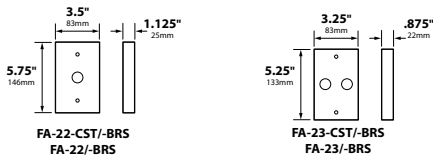

MOUNTING ACCESSORIES

BEAM/GLARE CONTROL ACCESSORIES

FA-08-21	Round 1/8" Hex Cell Louver
FA-11-BLUE	Blue Tempered Glass Lens
FA-11-GREEN	Green Tempered Glass Lens
FA-98	Linear Spread Tempered Glass Lens
FA-99	High Impact Clear Tempered Convex Glass
FA-104	Wide Spread Tempered Glass Lens Softener

JOB INFORMATION

Type: _____ Date: _____

Job Name: _____

Cat.No.: _____

Lamp(s): _____

Specifier: _____

Contractor: _____

Notes: _____

FOCUS INDUSTRIES INC.
25301 COMMERCENTRE DRIVE
LAKE FOREST, CA 92630

www.focusindustries.com
sales@focusindustries.com
(949) 830-1350 • FAX (949) 830-3390

Black Texture (Standard)	Antique Verde	Bronze Texture	Camel	White Texture	Hunter Texture	Rust	Weathered Iron	Weathered Brown	Stucco	Rubbed Verde	Chrome Powder	Terra Cotta	Acid Rust	Acid Verde	Black Acid Treatment
-BLT	-ATV	-BRT	-CAM	-WTX	-HTX	-RST	-WIR	-WBR	-STU	-RBV	-CPR	-TRC	-BAR/CAR	-BAV/CAV	-BAT