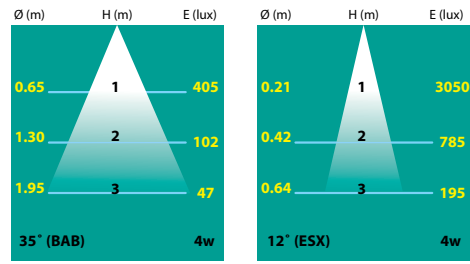

DIRECTIONAL LIGHTS DL-22 120V SERIES

TYPE

LIGHT DISTRIBUTIONS AND PHOTOMETRICS

FL-LED-MR16-BAB

FL-LED-MR16-ESX

Black Texture (Standard)	Antique Verde	Bronze Texture	Camel	White Texture	Hunter Texture	Rust	Weathered Iron	Weathered Brown	Stucco	Rubbed Verde	Chrome Powder	Terra Cotta	Acid Rust	Acid Verde	Black Acid Treatment
-BLT	-ATV	-BRT	-CAM	-WTX	-HTX	-RST	-WIR	-WBR	-STU	-RBV	-CPR	-TRC	-BAR/CAR	-BAV/CAV	-BAT