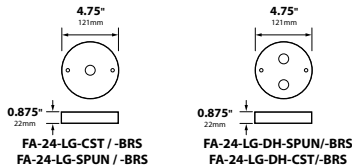

MOUNTING ACCESSORIES

BEAM/GLARE CONTROL ACCESSORIES

FA-08-21	Round 1/8" Hex Cell Louver
FA-11-BLUE	Blue Tempered Glass Lens
FA-11-GREEN	Green Tempered Glass Lens
FA-98	Linear Spread Tempered Glass Lens
FA-99	High Impact Clear Tempered Convex Glass
FA-104	Wide Spread Tempered Glass Lens Softener

JOB INFORMATION

Type: _____ Date: _____

Job Name: _____

Cat.No.: _____

Lamp(s): _____

Specifier: _____

Contractor: _____

Notes: _____

FOCUS INDUSTRIES INC.
25301 COMMERCENTRE DRIVE
LAKE FOREST, CA 92630

www.focusindustries.com
sales@focusindustries.com
(949) 830-1350 • FAX (949) 830-3390

Black Texture (Standard)	Antique Verde	Bronze Texture	Camel	White Texture	Hunter Texture	Rust	Weathered Iron	Weathered Brown	Stucco	Rubbed Verde	Chrome Powder	Terra Cotta	Acid Rust	Acid Verde	Black Acid Treatment
-BLT	-ATV	-BRT	-CAM	-WTX	-HTX	-RST	-WIR	-WBR	-STU	-RBV	-CPR	-TRC	-BAR/CAR	-BAV/CAV	-BAT