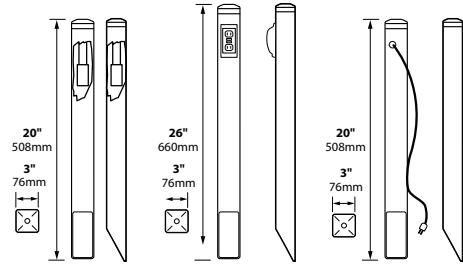

MOUNTING ACCESSORIES

BEAM/GLARE CONTROL ACCESSORIES

FA-08-21	Round 1/8" Hex Cell Louver
FA-11-BLUE	Blue Tempered Glass Lens
FA-11-GREEN	Green Tempered Glass Lens
FA-98	Linear Spread Tempered Glass Lens
FA-99	High Impact Clear Tempered Convex Glass
FA-104	Wide Spread Tempered Glass Lens Softener

JOB INFORMATION

Type: _____ Date: _____

Job Name: _____

Cat.No.: _____

Lamp(s): _____

Specifier: _____

Contractor: _____

Notes: _____

FOCUS INDUSTRIES INC.
25301 COMMERCENTRE DRIVE
LAKE FOREST, CA 92630

www.focusindustries.com
sales@focusindustries.com
(949) 830-1350 • FAX (949) 830-3390

Black Texture (Standard)	Antique Verde	Bronze Texture	Camel	White Texture	Hunter Texture	Rust	Weathered Iron	Weathered Brown	Stucco	Rubbed Verde	Chrome Powder	Terra Cotta	Acid Rust	Acid Verde	Black Acid Treatment
-BLT	-ATV	-BRT	-CAM	-WTX	-HTX	-RST	-WIR	-WBR	-STU	-RBV	-CPR	-TRC	-BAR/CAR	-BAV/CAV	-BAT