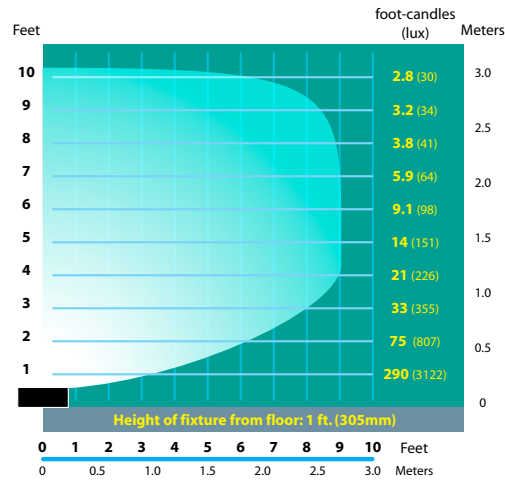

12 VOLT FLOOD LIGHTS DL-40-2H SERIES

TYPE

LIGHT DISTRIBUTIONS AND PHOTOMETRICS

DL-40-2H20 Half Spread Photometrics

Black Texture (Standard)	Antique Verde	Bronze Texture	Camel	White Texture	Hunter Texture	Rust	Weathered Iron	Weathered Brown	Stucco	Rubbed Verde	Chrome Powder	Terra Cotta	Acid Rust	Acid Verde	Black Acid Treatment
-BLT	-ATV	-BRT	-CAM	-WTX	-HTX	-RST	-WIR	-WBR	-STU	-RBV	-CPR	-TRC	-BAR/CAR	-BAV/CAV	-BAT