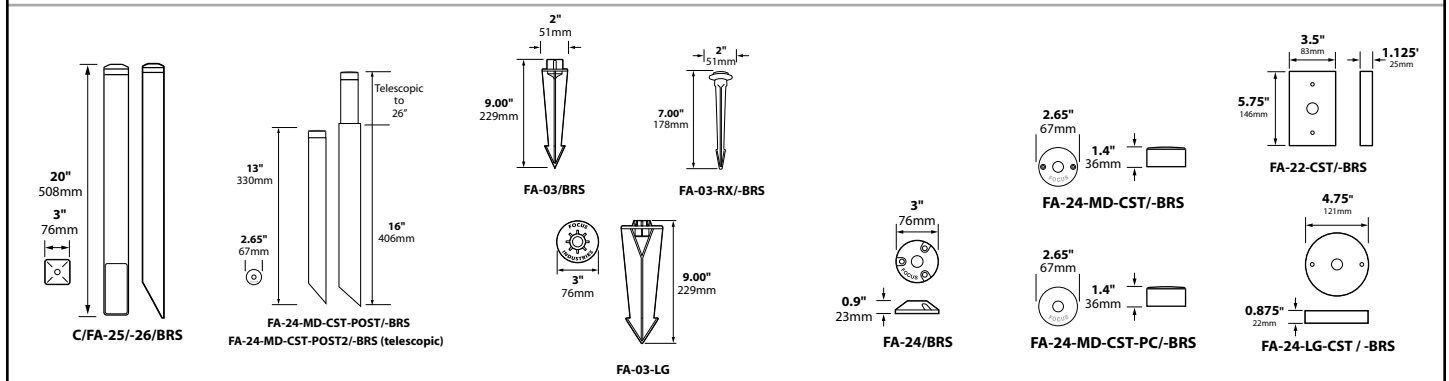

MOUNTING ACCESSORIES

BEAM/GLARE CONTROL ACCESSORIES

- FA-06-13CST 1/4" Mini Hex Cell Louver
- FA-09-13CST-BLUE Blue Plastic Gel
- FA-09-13CST-GREEN Green Plastic Gel

-SB Add to catalog # for Sand Blasted Lens (Softens light output)

JOB INFORMATION

Type: _____ Date: _____

Job Name: _____

Cat. No.: _____

Lamp(s): _____

Specifier: _____

Contractor: _____

Notes: _____

FOCUS INDUSTRIES INC. 25301 COMMERCENTRE DRIVE LAKE FOREST, CA 92630
www.focusindustries.com sales@focusindustries.com (949) 830-1350 • FAX (949) 830-3390

Black Texture (Standard)	Antique Verde	Bronze Texture	Camel	White Texture	Hunter Texture	Rust	Weathered Iron	Weathered Brown	Stucco	Rubbed Verde	Chrome Powder	Terra Cotta	Acid Rust	Acid Verde	Black Acid Treatment
-BLT	-ATV	-BRT	-CAM	-WTX	-HTX	-RST	-WIR	-WBR	-STU	-RBV	-CPR	-TRC	-BAR/CAR	-BAV/CAV	-BAT