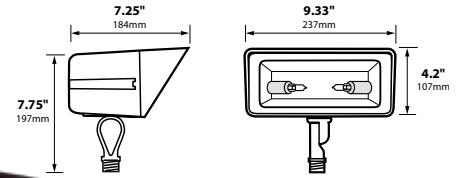

IP54

ORDERING INFORMATION

CATALOG NO.	DESCRIPTION	LAMP	SHIP WEIGHT
DL-40-2H20-BLT	Cast Aluminum Floodlight	2 x 20w T4 Halogen	3.0 lbs.
DL-40-2H20-BRS	Cast Brass Floodlight	2 x 20w T4 Halogen	9.0 lbs.
DL-40-2H35-BLT	Cast Aluminum Floodlight	2 x 35w T4 Halogen	3.0 lbs.
DL-40-2H35-BRS	Cast Brass Floodlight	2 x 35w T4 Halogen	9.0 lbs.
DL-40-2H50-BLT	Cast Aluminum Floodlight	2 x 50w T4 Halogen	3.0 lbs.
DL-40-2H50-BRS	Cast Brass Floodlight	2 x 50w T4 Halogen	9.0 lbs.