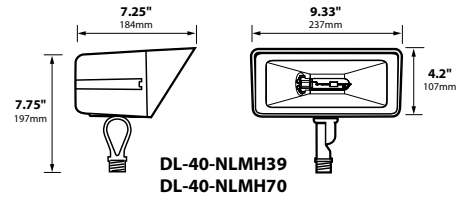

IP54

ORDERING INFORMATION

CATALOG NO.	DESCRIPTION	LAMP	SHIP WEIGHT
DL-40-NLMH39-BLT	39w MH Cast Aluminum Floodlight	None	3.0 lbs.
DL-40-NLMH39-BRS	39w MH Cast Brass Floodlight	None	9.0 lbs.
DL-40-NLMH70-BLT	70w MH Cast Aluminum Floodlight	None	3.0 lbs.
DL-40-NLMH70-BRS	70w MH Cast Brass Floodlight	None	9.0 lbs.

MOUNTING ACCESSORIES