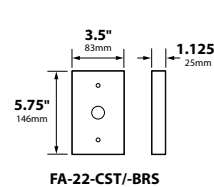

BEAM/GLARE CONTROL ACCESSORIES

FA-06-13CST	1/4" Mini Hex Cell Louver
-SB	Add to catalog # for Sand Blasted Lens (Softens light output)

JOB INFORMATION

Type: _____ Date: _____

Job Name: _____

Cat. No.: _____

Lamp(s): _____

Specifier: _____

Contractor: _____

Notes: _____

FOCUS INDUSTRIES INC. 25301 COMMERCENTRE DRIVE LAKE FOREST, CA 92630
www.focusindustries.com sales@focusindustries.com (949) 830-1350 • FAX (949) 830-3390

Black Texture (Standard)	Antique Verde	Bronze Texture	Camel	White Texture	Hunter Texture	Rust	Weathered Iron	Weathered Brown	Stucco	Rubbed Verde	Chrome Powder	Terra Cotta	Acid Rust	Acid Verde	Black Acid Treatment
-BLT	-ATV	-BRT	-CAM	-WTX	-HTX	-RST	-WIR	-WBR	-STU	-RBV	-CPR	-TRC	-BAR/CAR	-BAV/CAV	-BAT