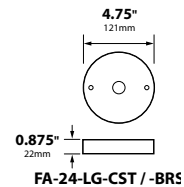

BEAM/GLARE CONTROL ACCESSORIES

FA-06-13CST	1/4" Mini Hex Cell Louver
-SB	Add to catalog # for Sand Blasted Lens (Softens light output)

JOB INFORMATION

Type: _____ Date: _____

Job Name: _____

Cat. No.: _____

Lamp(s): _____

Specifier: _____

Contractor: _____

Notes: _____

FOCUS INDUSTRIES INC. 25301 COMMERCENTRE DRIVE LAKE FOREST, CA 92630
www.focusindustries.com sales@focusindustries.com (949) 830-1350 • FAX (949) 830-3390

Black Texture (Standard)	Antique Verde	Bronze Texture	Camel	White Texture	Hunter Texture	Rust	Weathered Iron	Weathered Brown	Stucco	Rubbed Verde	Chrome Powder	Terra Cotta	Acid Rust	Acid Verde	Black Acid Treatment
-BLT	-ATV	-BRT	-CAM	-WTX	-HTX	-RST	-WIR	-WBR	-STU	-RBV	-CPR	-TRC	-BAR/CAR	-BAV/CAV	-BAT