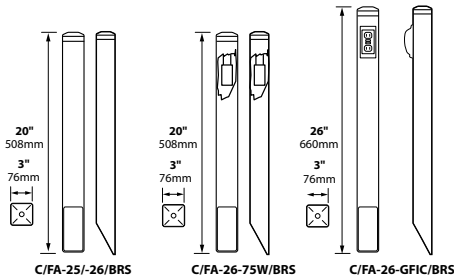

BEAM/GLARE CONTROL ACCESSORIES

FA-06-13CST	1/4" Mini Hex Cell Louver
-SB	Add to catalog # for Sand Blasted Lens (Softens light output)

JOB INFORMATION

Type: _____ Date: _____

Job Name: _____

Cat. No.: _____

Lamp(s): _____

Specifier: _____

Contractor: _____

Notes: _____

FOCUS INDUSTRIES INC. 25301 COMMERCENTRE DRIVE LAKE FOREST, CA 92630
www.focusindustries.com sales@focusindustries.com (949) 830-1350 • FAX (949) 830-3390

Black Texture (Standard)	Antique Verde	Bronze Texture	Camel	White Texture	Hunter Texture	Rust	Weathered Iron	Weathered Brown	Stucco	Rubbed Verde	Chrome Powder	Terra Cotta	Acid Rust	Acid Verde	Black Acid Treatment
-BLT	-ATV	-BRT	-CAM	-WTX	-HTX	-RST	-WIR	-WBR	-STU	-RBV	-CPR	-TRC	-BAR/CAR	-BAV/CAV	-BAT