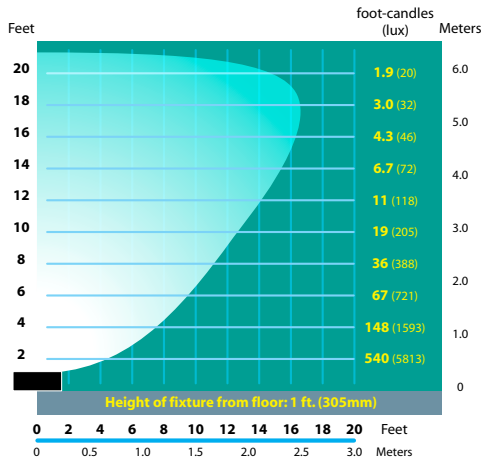

H.I.D. FLOOD LIGHTS DL-40-NLMH SERIES

TYPE

LIGHT DISTRIBUTIONS AND PHOTOMETRICS

DL-40-NLMH35 Half Spread Photometrics

Black Texture (Standard)	Antique Verde	Bronze Texture	Camel	White Texture	Hunter Texture	Rust	Weathered Iron	Weathered Brown	Stucco	Rubbed Verde	Chrome Powder	Terra Cotta	Acid Rust	Acid Verde	Black Acid Treatment
-BLT	-ATV	-BRT	-CAM	-WTX	-HTX	-RST	-WIR	-WBR	-STU	-RBV	-CPR	-TRC	-BAR/CAR	-BAV/CAV	-BAT