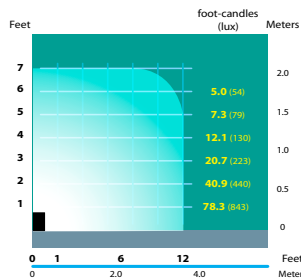

LIGHT DISTRIBUTIONS AND PHOTOMETRICS

DL-41-HOR
Half Spread Photometrics

JOB INFORMATION

Type: _____ Date: _____

Job Name: _____

Cat. No.: _____

Lamp(s): _____

Specifier: _____

Contractor: _____

Notes: _____

FOCUS INDUSTRIES INC.
25301 COMMERCENTRE DRIVE
LAKE FOREST, CA 92630
www.focusindustries.com
sales@focusindustries.com
(949) 830-1350 • FAX (949) 830-3390

Black Texture (Standard)	Antique Verde	Bronze Texture	Camel	White Texture	Hunter Texture	Rust	Weathered Iron	Weathered Brown	Stucco	Rubbed Verde	Chrome Powder	Terra Cotta	Acid Rust	Acid Verde	Black Acid Treatment
-BLT	-ATV	-BRT	-CAM	-WTX	-HTX	-RST	-WIR	-WBR	-STU	-RBV	-CPR	-TRC	-BAR/CAR	-BAV/CAV	-BAT