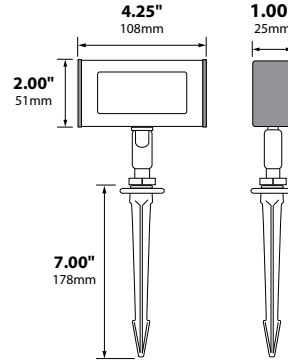

ORDERING INFORMATION

CATALOG NO.	DESCRIPTION	LAMP	SHIP WEIGHT
DL-41-HOR-XPB10-BLT	Aluminum Mini Directional Flood	10w G4 bi-pin Xenon	1.0 lbs.
DL-41-HOR-XPB10-BRS	Brass Mini Directional Flood	10w G4 bi-pin Xenon	1.0 lbs.
DL-41-HOR-LEDM-BLT	Aluminum Mini Directional Flood	3w Integrated LED	1.0 lbs.
DL-41-HOR-LEDM-BRS	Brass Mini Directional Flood	3w Integrated LED	1.0 lbs.