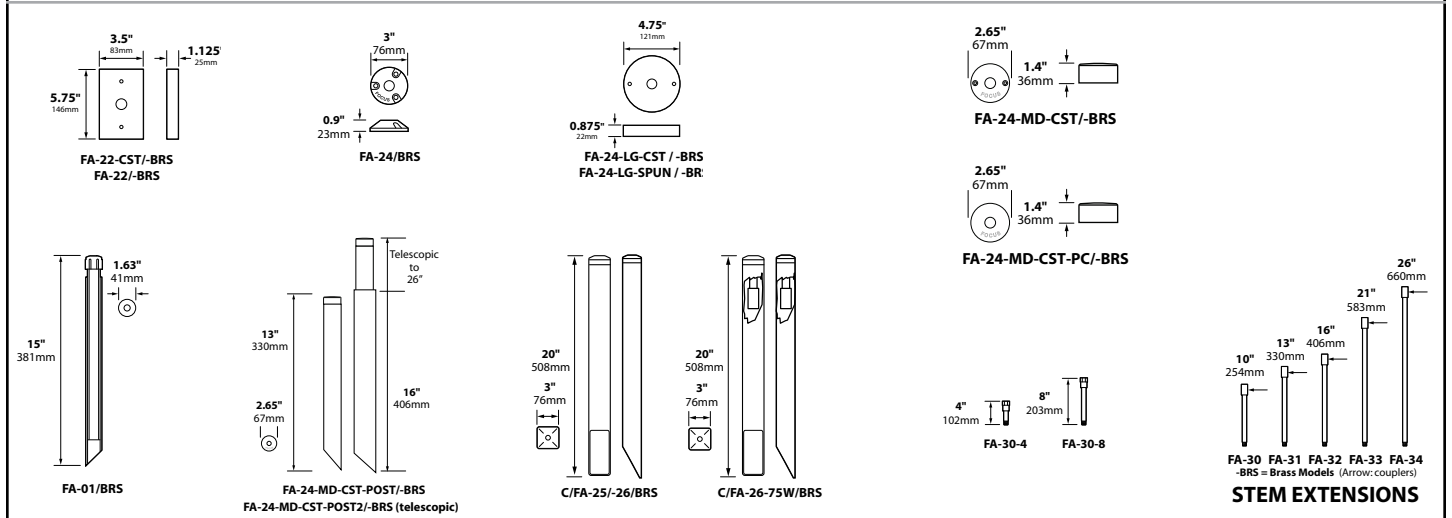

MOUNTING ACCESSORIES