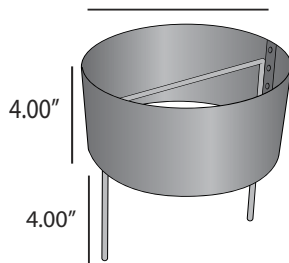

## SL-20 Series Concrete Forms

FA-FORM-SL20SM

FA-FORM-SL20MD

FA-FORM-SL20LG

FA-FORM-SL20SM  
4.75"  $\phi$

FA-FORM-SL20MD  
7.75"  $\phi$

FA-FORM-SL20LG  
9.50"  $\phi$

landscape • entertainment • architectural • hospitality • illumination