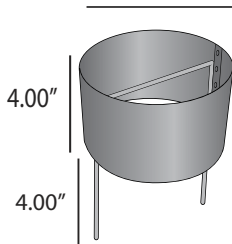

## SL-20 Series Concrete Forms

FA-FORM-SL20SM

FA-FORM-SL20MD

FA-FORM-SL20LG

FA-FORM-SL20SM  
4.75"  $\phi$

FA-FORM-SL20MD  
7.75"  $\phi$

FA-FORM-SL20LG  
9.50"  $\phi$

landscape • entertainment • architectural • hospitality • illumination