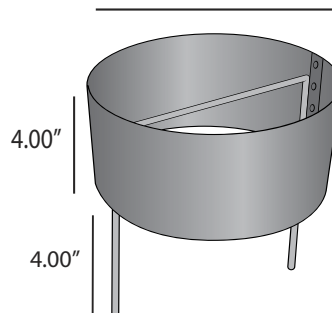

## SL-20 Series Concrete Forms

FA-FORM-SL20SM

FA-FORM-SL20MD

FA-FORM-SL20LG

FA-FORM-SL20SM  
4.75"  $\phi$

FA-FORM-SL20MD  
7.75"  $\phi$

FA-FORM-SL20LG  
9.50"  $\phi$

landscape • entertainment • architectural • hospitality • illumination