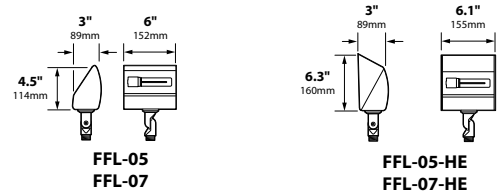

ORDERING INFORMATION

CATALOG NO.	DESCRIPTION	LAMP	SHIP WEIGHT
FFL-05-BLT	Aluminum Floodlight	5w, 4100°K CFL	2.0 lbs.
FFL-05HE-BLT	Aluminum Floodlight, hood extension	5w, 4100°K CFL	2.0 lbs.
FFL-07-BLT	Aluminum Floodlight	7w, 4100°K CFL	2.0 lbs.
FFL-07HE-BLT	Aluminum Floodlight, hood extension	7w, 4100°K CFL	2.0 lbs.

IP44

MOUNTING ACCESSORIES

STEM EXTENSIONS

- C/FA-25/-26/BR5: 20" 508mm, 3" 76mm
- C/FA-26-GFIC/BR5: 26" 660mm, 3" 76mm
- C/FA-39/BR5: 20" 508mm, 3" 76mm
- FA-22-CST/-BRS: 3.5" 89mm, 1.125" 28mm
- FA-22-COP: 5.75" 146mm
- FA-24-BRS: 3" 76mm, 0.9" 23mm
- FA-11-TREE (10"-41")
- FA-22-TREE (10"-41")
- FA-111
- FA-24-LG-CST / -BRS: 4.75" 121mm, 0.875" 22mm
- FA-24-LG-SPUN / -BR:
- FA-24-MD-CST-PC/-BRS: 2.65" 67mm, 1.4" 36mm
- FA-24-MD-CST/-BRS: 2.65" 67mm, 1.4" 36mm
- FA-30: 10" 254mm
- FA-31: 13" 330mm
- FA-32: 16" 406mm
- FA-33: 21" 533mm
- FA-34: 26" 660mm

BEAM/GLARE CONTROL ACCESSORIES

- **FA-06-5, 7** 1/4" Mini Hex Cell Louver
- **FA-09-5, 7-BLUE** Blue Plastic Gel
- **FA-09-5, 7-GREEN** Green Plastic Gel

-HE Add to catalog number for Hood Extension

JOB INFORMATION

Type: _____ Date: _____

Job Name: _____

Cat. No.: _____

Lamp(s): _____

Specifier: _____

Contractor: _____

Notes: _____

FOCUS INDUSTRIES INC. 25301 COMMERCENTRE DRIVE LAKE FOREST, CA 92630
www.focusindustries.com sales@focusindustries.com (949) 830-1350 • FAX (949) 830-3390

Black Texture (Standard)	Antique Verde	Bronze Texture	Camel	White Texture	Hunter Texture	Rust	Weathered Iron	Weathered Brown	Stucco	Rubbed Verde	Chrome Powder	Terra Cotta	Acid Rust	Acid Verde	Black Acid Treatment
-BLT	-ATV	-BRT	-CAM	-WTX	-HTX	-RST	-WIR	-WBR	-STU	-RBV	-CPR	-TRC	-BAR/CAR	-BAV/CAV	-BAT