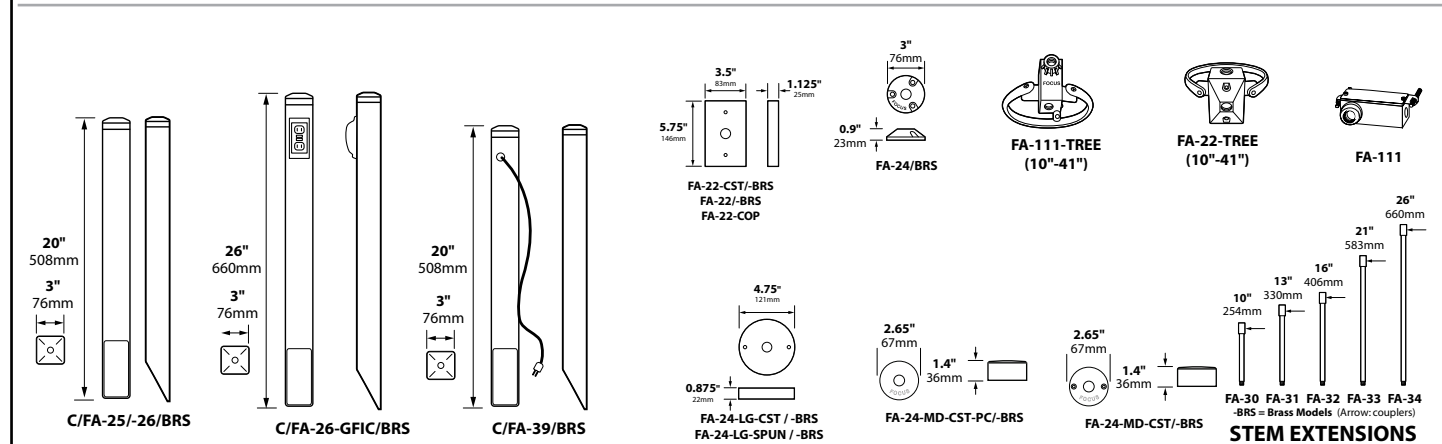

FFL-13-CAM
mounted on
FA-26-WBR

IP44

MOUNTING ACCESSORIES

BEAM/GLARE CONTROL ACCESSORIES

- FA-06-9, 13** 1/4" Mini Hex Cell Louver
- FA-09-9, 13-BLUE** Blue Plastic Gel
- FA-09-9, 13-GREEN** Green Plastic Gel