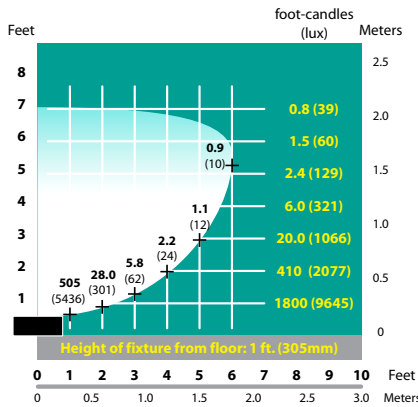

COMPACT FLUORESCENT LIGHTS FFL-09 / FFL-13 SERIES

TYPE

LIGHT DISTRIBUTIONS AND PHOTOMETRICS

FFL-13-BLT Half Spread Photometrics

FFL-13-BLT Half Spread Photometrics

FFL-13-BLT Half Spread Photometrics

FFL-13-BLT Half Spread Photometrics