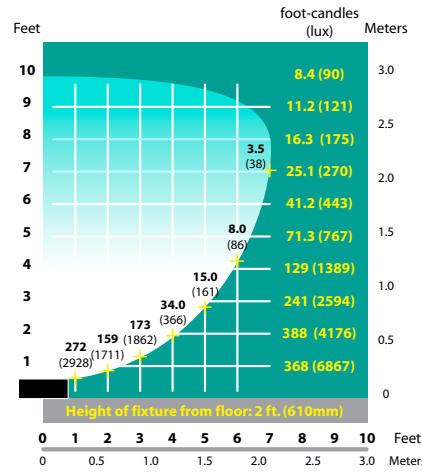

COMPACT FLUORESCENT LIGHTS FFL-09 / FFL-13 SERIES

TYPE

LIGHT DISTRIBUTIONS AND PHOTOMETRICS

FFL-13-BLT Half Spread Photometrics

FFL-13-BLT Half Spread Photometrics

FFL-13-BLT Half Spread Photometrics

FFL-13-BLT Half Spread Photometrics