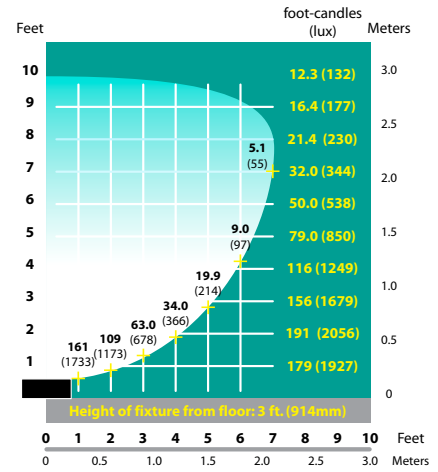

COMPACT FLUORESCENT LIGHTS FFL-09 / FFL-13 SERIES

TYPE

LIGHT DISTRIBUTIONS AND PHOTOMETRICS

FFL-13-BLT Half Spread Photometrics

FFL-13-BLT Half Spread Photometrics

FFL-13-BLT Half Spread Photometrics

FFL-13-BLT Half Spread Photometrics