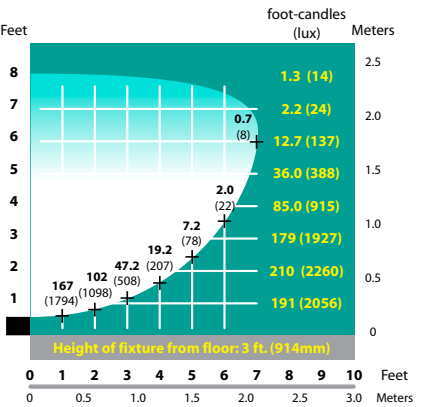

FFL-13-BLT Half Spread Photometrics