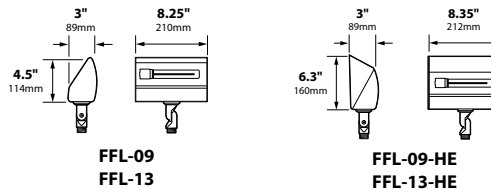

FFL-13-CAM
mounted on
FA-26-WBR

IP44