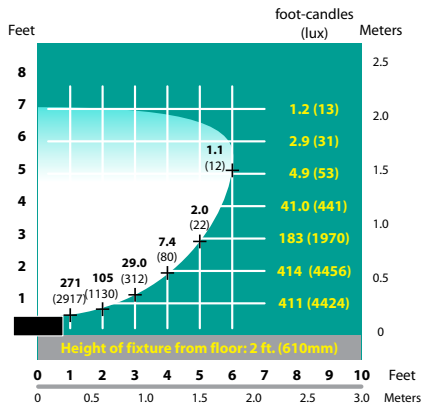

COMPACT FLUORESCENT LIGHTS FFL-09 / FFL-13 SERIES

TYPE

LIGHT DISTRIBUTIONS AND PHOTOMETRICS

FFL-13-BLT Half Spread Photometrics

FFL-13-BLT Half Spread Photometrics

FFL-13-BLT Half Spread Photometrics

FFL-13-BLT Half Spread Photometrics