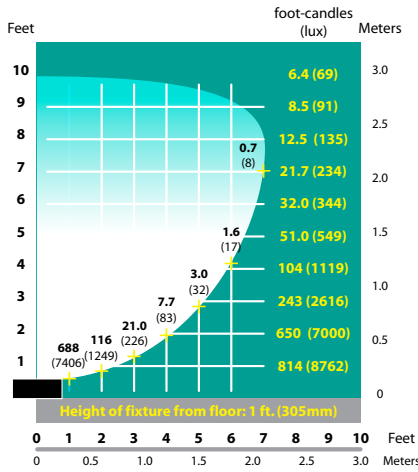

COMPACT FLUORESCENT LIGHTS FFL-09 / FFL-13 SERIES

TYPE

LIGHT DISTRIBUTIONS AND PHOTOMETRICS

FFL-13-BLT Half Spread Photometrics

FFL-13-BLT Half Spread Photometrics

FFL-13-BLT Half Spread Photometrics

FFL-13-BLT Half Spread Photometrics