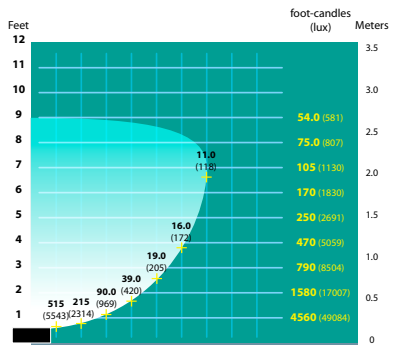

LIGHT DISTRIBUTIONS AND PHOTOMETRICS

Black Texture (Standard)	Antique Verde	Bronze Texture	Camel	White Texture	Hunter Texture	Rust	Weathered Iron	Weathered Brown	Stucco	Rubbed Verde	Chrome Powder	Terra Cotta	Acid Rust	Acid Verde	Black Acid Treatment
-BLT	-ATV	-BRT	-CAM	-WTX	-HTX	-RST	-WIR	-WBR	-STU	-RBV	-CPR	-TRC	-BAR/CAR	-BAV/CAV	-BAT