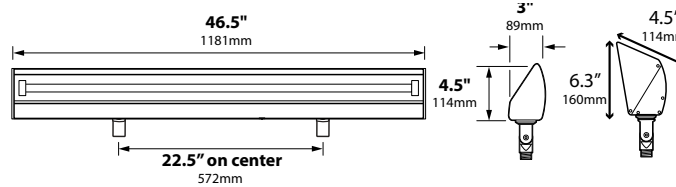

FFL-39-T5HO
mounted on
FA-26-BLT

FFL-54-T5HO
mounted on
FA-26-BLT

ORDERING INFORMATION

CATALOG NO.	DESCRIPTION	LAMP	SHIP WEIGHT
FFL-24-T5HO30K-BLT	Aluminum T5HO Floodlight	24w, T5HO 3000K	4.0 lbs.
FFL-24-T5HO35K-BLT	Aluminum T5HO Floodlight	24w, T5HO 3500K	4.0 lbs.
FFL-24-T5HO41K-BLT	Aluminum T5HO Floodlight	24w, T5HO 4100K	4.0 lbs.
FFL-39-T5HO30K-BLT	Aluminum T5HO Floodlight	39w, T5HO 3000K	8.0 lbs.
FFL-39-T5HO35K-BLT	Aluminum T5HO Floodlight	39w, T5HO 3500K	8.0 lbs.
FFL-39-T5HO41K-BLT	Aluminum T5HO Floodlight	39w, T5HO 4100K	8.0 lbs.
FFL-54-T5HO30K-BLT	Aluminum T5HO Floodlight	54w, T5HO 3000K	13.0 lbs.
FFL-54-T5HO35K-BLT	Aluminum T5HO Floodlight	54w, T5HO 3500K	13.0 lbs.
FFL-54-T5HO41K-BLT	Aluminum T5HO Floodlight	54w, T5HO 4100K	13.0 lbs.

24w T5HO

39w T5HO

54w T5HO

BEAM/GLARE CONTROL ACCESSORIES

- FA-06-24** 24" long, 1/4" Mini Hex Cell Louver for FFL-24
- FA-06-35** 35" long, 1/4" Mini Hex Cell Louver for FFL-39
- FA-06-47** 47" long, 1/4" Mini Hex Cell Louver for FFL-54