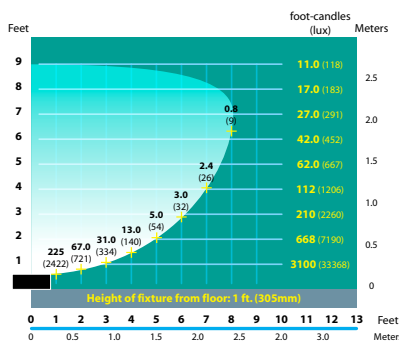

LIGHT DISTRIBUTIONS AND PHOTOMETRICS

Black Texture (Standard)	Antique Verde	Bronze Texture	Camel	White Texture	Hunter Texture	Rust	Weathered Iron	Weathered Brown	Stucco	Rubbed Verde	Chrome Powder	Terra Cotta	Acid Rust	Acid Verde	Black Acid Treatment
-BLT	-ATV	-BRT	-CAM	-WTX	-HTX	-RST	-WIR	-WBR	-STU	-RBV	-CPR	-TRC	-BAR/CAR	-BAV/CAV	-BAT