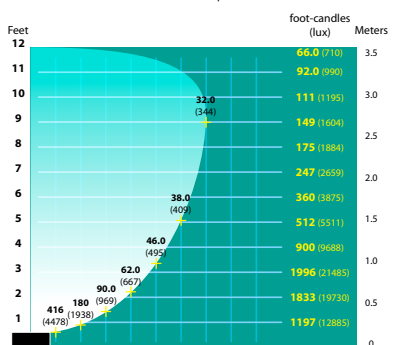

LIGHT DISTRIBUTIONS AND PHOTOMETRICS

Black Texture (Standard)	Antique Verde	Bronze Texture	Camel	White Texture	Hunter Texture	Rust	Weathered Iron	Weathered Brown	Stucco	Rubbed Verde	Chrome Powder	Terra Cotta	Acid Rust	Acid Verde	Black Acid Treatment
-BLT	-ATV	-BRT	-CAM	-WTX	-HTX	-RST	-WIR	-WBR	-STU	-RBV	-CPR	-TRC	-BAR/CAR	-BAV/CAV	-BAT