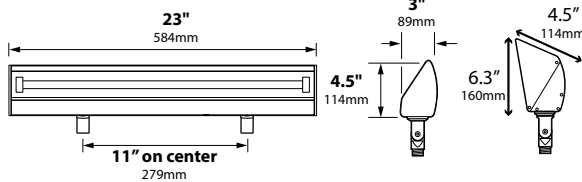

FFL-39-T5HO
mounted on
FA-26-BLT

FFL-54-T5HO
mounted on
FA-26-BLT

ORDERING INFORMATION

CATALOG NO.	DESCRIPTION	LAMP	SHIP WEIGHT
FFL-24-T5HO30K-BLT	Aluminum T5HO Floodlight	24w, T5HO 3000K	4.0 lbs.
FFL-24-T5HO35K-BLT	Aluminum T5HO Floodlight	24w, T5HO 3500K	4.0 lbs.
FFL-24-T5HO41K-BLT	Aluminum T5HO Floodlight	24w, T5HO 4100K	4.0 lbs.
FFL-39-T5HO30K-BLT	Aluminum T5HO Floodlight	39w, T5HO 3000K	8.0 lbs.
FFL-39-T5HO35K-BLT	Aluminum T5HO Floodlight	39w, T5HO 3500K	8.0 lbs.
FFL-39-T5HO41K-BLT	Aluminum T5HO Floodlight	39w, T5HO 4100K	8.0 lbs.
FFL-54-T5HO30K-BLT	Aluminum T5HO Floodlight	54w, T5HO 3000K	13.0 lbs.
FFL-54-T5HO35K-BLT	Aluminum T5HO Floodlight	54w, T5HO 3500K	13.0 lbs.
FFL-54-T5HO41K-BLT	Aluminum T5HO Floodlight	54w, T5HO 4100K	13.0 lbs.