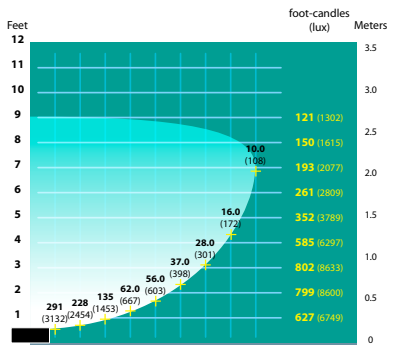

LIGHT DISTRIBUTIONS AND PHOTOMETRICS

Black Texture (Standard)	Antique Verde	Bronze Texture	Camel	White Texture	Hunter Texture	Rust	Weathered Iron	Weathered Brown	Stucco	Rubbed Verde	Chrome Powder	Terra Cotta	Acid Rust	Acid Verde	Black Acid Treatment
-BLT	-ATV	-BRT	-CAM	-WTX	-HTX	-RST	-WIR	-WBR	-STU	-RBV	-CPR	-TRC	-BAR/CAR	-BAV/CAV	-BAT