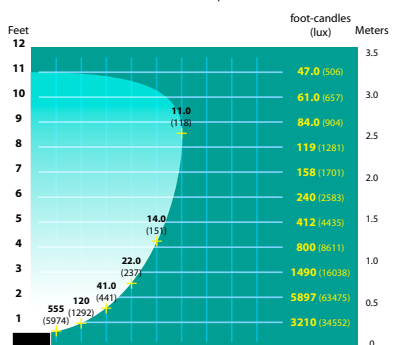

LIGHT DISTRIBUTIONS AND PHOTOMETRICS

Black Texture (Standard)	Antique Verde	Bronze Texture	Camel	White Texture	Hunter Texture	Rust	Weathered Iron	Weathered Brown	Stucco	Rubbed Verde	Chrome Powder	Terra Cotta	Acid Rust	Acid Verde	Black Acid Treatment
-BLT	-ATV	-BRT	-CAM	-WTX	-HTX	-RST	-WIR	-WBR	-STU	-RBV	-CPR	-TRC	-BAR/CAR	-BAV/CAV	-BAT