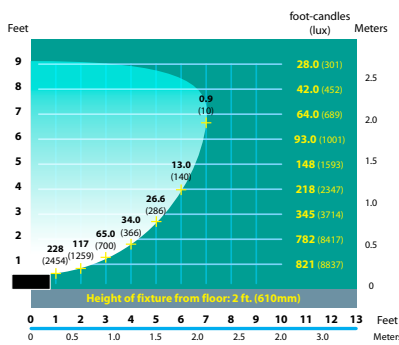

LIGHT DISTRIBUTIONS AND PHOTOMETRICS

Black Texture (Standard)	Antique Verde	Bronze Texture	Camel	White Texture	Hunter Texture	Rust	Weathered Iron	Weathered Brown	Stucco	Rubbed Verde	Chrome Powder	Terra Cotta	Acid Rust	Acid Verde	Black Acid Treatment
-BLT	-ATV	-BRT	-CAM	-WTX	-HTX	-RST	-WIR	-WBR	-STU	-RBV	-CPR	-TRC	-BAR/CAR	-BAV/CAV	-BAT