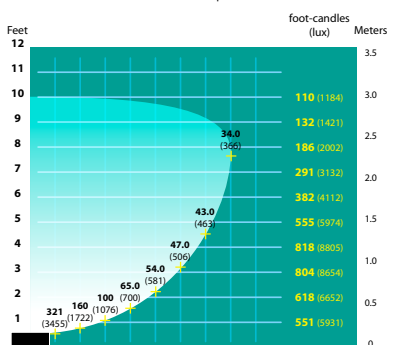

LIGHT DISTRIBUTIONS AND PHOTOMETRICS

Black Texture (Standard)	Antique Verde	Bronze Texture	Camel	White Texture	Hunter Texture	Rust	Weathered Iron	Weathered Brown	Stucco	Rubbed Verde	Chrome Powder	Terra Cotta	Acid Rust	Acid Verde	Black Acid Treatment
-BLT	-ATV	-BRT	-CAM	-WTX	-HTX	-RST	-WIR	-WBR	-STU	-RBV	-CPR	-TRC	-BAR/CAR	-BAV/CAV	-BAT