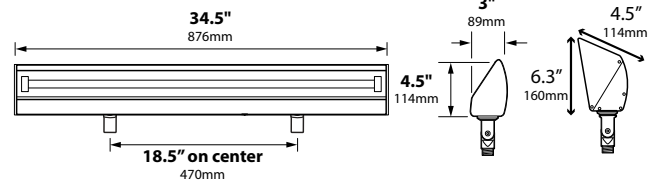

FFL-39-T5HO
mounted on
FA-26-BLT

FFL-54-T5HO
mounted on
FA-26-BLT

ORDERING INFORMATION

CATALOG NO.	DESCRIPTION	LAMP	SHIP WEIGHT
FFL-24-T5HO30K-BLT	Aluminum T5HO Floodlight	24w, T5HO 3000K	4.0 lbs.
FFL-24-T5HO35K-BLT	Aluminum T5HO Floodlight	24w, T5HO 3500K	4.0 lbs.
FFL-24-T5HO41K-BLT	Aluminum T5HO Floodlight	24w, T5HO 4100K	4.0 lbs.
FFL-39-T5HO30K-BLT	Aluminum T5HO Floodlight	39w, T5HO 3000K	8.0 lbs.
FFL-39-T5HO35K-BLT	Aluminum T5HO Floodlight	39w, T5HO 3500K	8.0 lbs.
FFL-39-T5HO41K-BLT	Aluminum T5HO Floodlight	39w, T5HO 4100K	8.0 lbs.
FFL-54-T5HO30K-BLT	Aluminum T5HO Floodlight	54w, T5HO 3000K	13.0 lbs.
FFL-54-T5HO35K-BLT	Aluminum T5HO Floodlight	54w, T5HO 3500K	13.0 lbs.
FFL-54-T5HO41K-BLT	Aluminum T5HO Floodlight	54w, T5HO 4100K	13.0 lbs.

24w T5HO

39w T5HO

54w T5HO

BEAM/GLARE CONTROL ACCESSORIES

- FA-06-24** 24" long, 1/4" Mini Hex Cell Louver for FFL-24
- FA-06-35** 35" long, 1/4" Mini Hex Cell Louver for FFL-39
- FA-06-47** 47" long, 1/4" Mini Hex Cell Louver for FFL-54