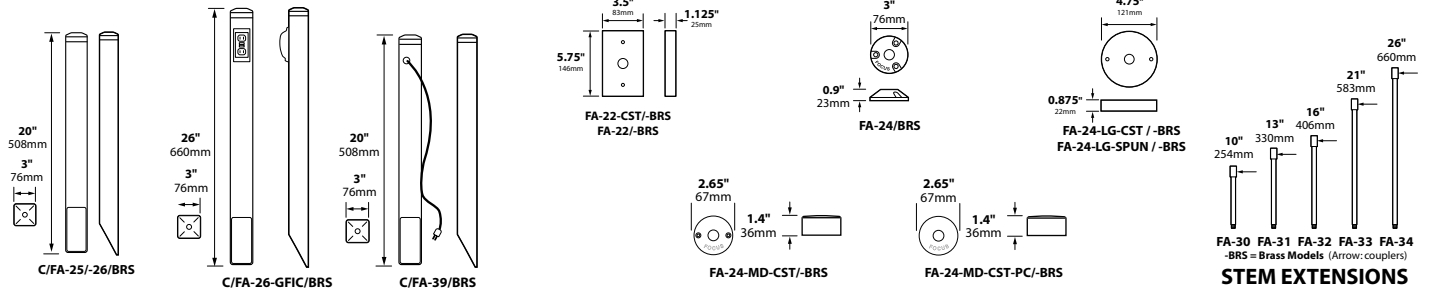

T5HO FLUORESCENT LIGHTS FFL-24, FFL-39, FFL-54 SERIES

TYPE

MOUNTING ACCESSORIES