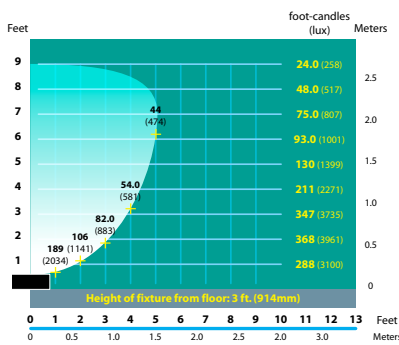

LIGHT DISTRIBUTIONS AND PHOTOMETRICS

Black Texture (Standard)	Antique Verde	Bronze Texture	Camel	White Texture	Hunter Texture	Rust	Weathered Iron	Weathered Brown	Stucco	Rubbed Verde	Chrome Powder	Terra Cotta	Acid Rust	Acid Verde	Black Acid Treatment
-BLT	-ATV	-BRT	-CAM	-WTX	-HTX	-RST	-WIR	-WBR	-STU	-RBV	-CPR	-TRC	-BAR/CAR	-BAV/CAV	-BAT