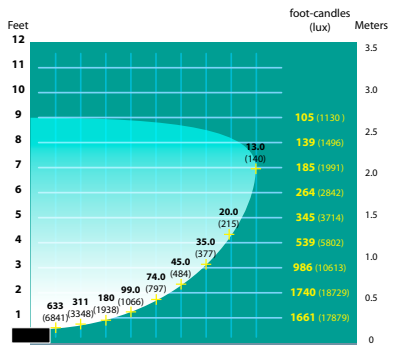

LIGHT DISTRIBUTIONS AND PHOTOMETRICS

Black Texture (Standard)	Antique Verde	Bronze Texture	Camel	White Texture	Hunter Texture	Rust	Weathered Iron	Weathered Brown	Stucco	Rubbed Verde	Chrome Powder	Terra Cotta	Acid Rust	Acid Verde	Black Acid Treatment
-BLT	-ATV	-BRT	-CAM	-WTX	-HTX	-RST	-WIR	-WBR	-STU	-RBV	-CPR	-TRC	-BAR/CAR	-BAV/CAV	-BAT