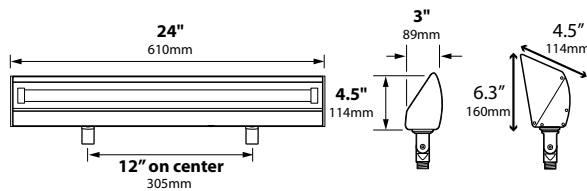

NOTE: 2 lamp option not available in T8 FFL models

FFL-17-T8
mounted on
FA-26-BLT

FFL-25-T8
mounted on
FA-26-BLT

FFL-32-T8
mounted on
FA-26-BLT

ORDERING INFORMATION

CATALOG NO.	DESCRIPTION	LAMP	SHIP WEIGHT
FFL-17-T830K-BLT	Aluminum T8 Floodlight	17w, T8 3000K	4.0 lbs.
FFL-17-T835K-BLT	Aluminum T8 Floodlight	17w, T8 3000K	4.0 lbs.
FFL-17-T841K-BLT	Aluminum T8 Floodlight	17w, T8 3000K	4.0 lbs.
FFL-25-T830K-BLT	Aluminum T8 Floodlight	25w, T8 3000K	8.0 lbs.
FFL-25-T835K-BLT	Aluminum T8 Floodlight	25w, T8 3000K	8.0 lbs.
FFL-25-T841K-BLT	Aluminum T8 Floodlight	25w, T8 3000K	8.0 lbs.
FFL-32-T830K-BLT	Aluminum T8 Floodlight	32w, T8 3000K	13.0 lbs.
FFL-32-T835K-BLT	Aluminum T8 Floodlight	32w, T8 3000K	13.0 lbs.
FFL-32-T841K-BLT	Aluminum T8 Floodlight	32w, T8 3000K	13.0 lbs.

FFL-17-T8

FFL-25-T8

FFL-32-T8

BEAM/GLARE CONTROL ACCESSORIES

FA-06-24	24" long, 1/4" Mini Hex Cell Louver for FFL-17
FA-06-35	35" long, 1/4" Mini Hex Cell Louver for FFL-25
FA-06-47	47" long, 1/4" Mini Hex Cell Louver for FFL-32
FA-68-17	Aluminum Hood Extension for FFL-17
FA-68-25	Aluminum Hood Extension for FFL-25
FA-68-32	Aluminum Hood Extension for FFL-32