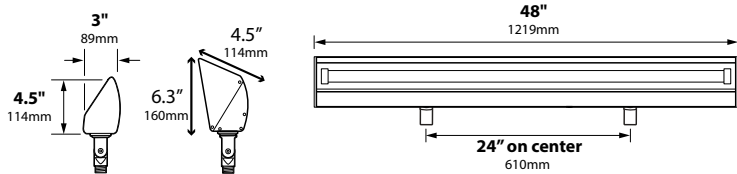

FFL-32-T8

BEAM/GLARE CONTROL ACCESSORIES

FA-06-24	24" long, 1/4" Mini Hex Cell Louver for FFL-17
FA-06-35	35" long, 1/4" Mini Hex Cell Louver for FFL-25
FA-06-47	47" long, 1/4" Mini Hex Cell Louver for FFL-32
FA-68-17	Aluminum Hood Extension for FFL-17
FA-68-25	Aluminum Hood Extension for FFL-25
FA-68-32	Aluminum Hood Extension for FFL-32

-HE Add to catalog number for factory installed Hood Extension

JOB INFORMATION

Type:	Date:
Job Name:	
Cat. No.:	
Lamp(s):	
Specifier:	
Contractor:	
Notes:	

FOCUS INDUSTRIES INC.
25301 COMMERCENTRE DRIVE
LAKE FOREST, CA 92630

www.focusindustries.com
sales@focusindustries.com
(949) 830-1350 • FAX (949) 830-3390

Black Texture (Standard)	Antique Verde	Bronze Texture	Camel	White Texture	Hunter Texture	Rust	Weathered Iron	Weathered Brown	Stucco	Rubbed Verde	Chrome Powder	Terra Cotta	Acid Rust	Acid Verde	Black Acid Treatment
-BLT	-ATV	-BRT	-CAM	-WTX	-HTX	-RST	-WIR	-WBR	-STU	-RBV	-CPR	-TRC	-BAR/CAR	-BAV/CAV	-BAT