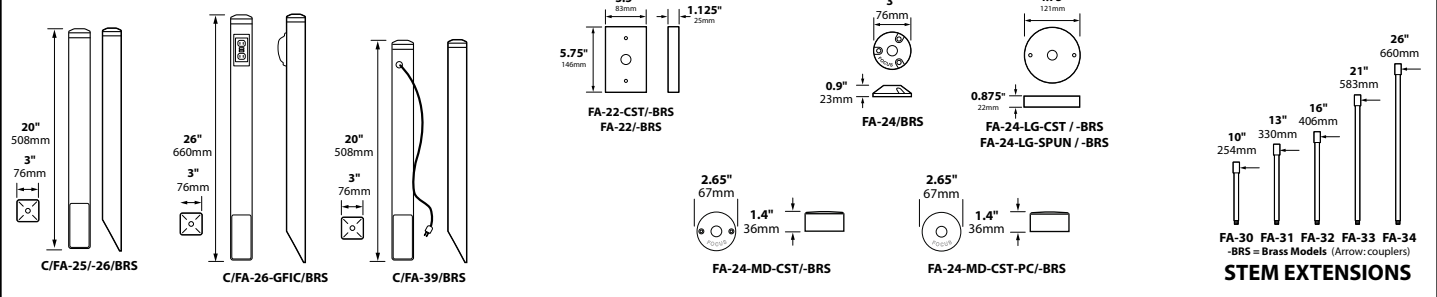

T8 FLUORESCENT LIGHTS FFL-17, FFL-25, FFL-32 SERIES

TYPE

MOUNTING ACCESSORIES