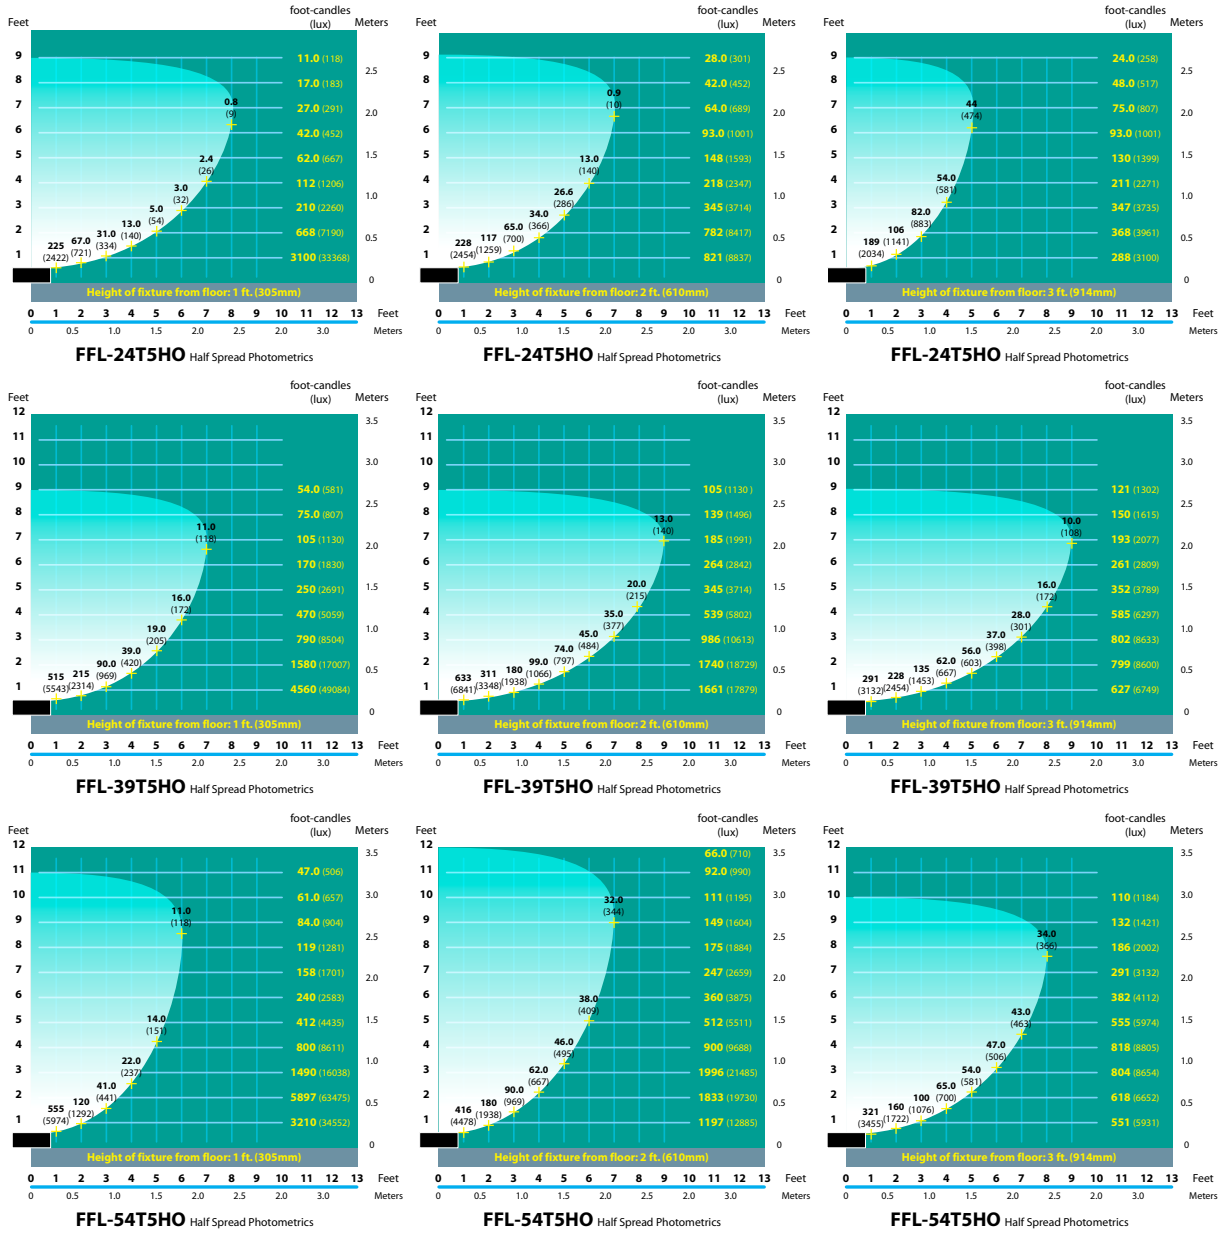

LIGHT DISTRIBUTIONS AND PHOTOMETRICS

Black Texture (Standard)	Antique Verde	Bronze Texture	Camel	White Texture	Hunter Texture	Rust	Weathered Iron	Weathered Brown	Stucco	Rubbed Verde	Chrome Powder	Terra Cotta	Acid Rust	Acid Verde	Black Acid Treatment
-BLT	-ATV	-BRT	-CAM	-WTX	-HTX	-RST	-WIR	-WBR	-STU	-RBV	-CPR	-TRC	-BAR/CAR	-BAV/CAV	-BAT