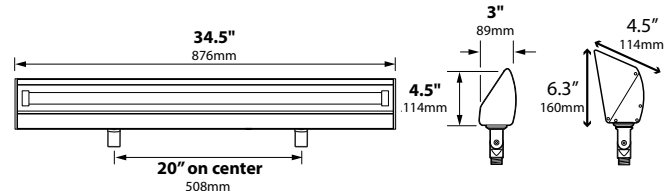

T8 FLUORESCENT LIGHTS

FFL-17, FFL-25, FFL-32 SERIES

TYPE

SPECIFICATIONS

CONSTRUCTION: Extruded aluminum floodlight with 2 heavy duty cast aluminum adjustable swivels. Stamped aluminum Hood Extension available (add -HE to part number)

LENS: High impact clear acrylic

REFLECTOR: Highly polished specular aluminum

BALLAST: 120v/230v/240v/277v, type 1 outdoor high frequency electronic

LAMP SUPPLIED:

FFL-17: 17w T8 tube, 3000K

FFL-25: 25w T8 tube, 3000K

FFL-32: 32w T8 tube, 3000K

LAMP OPTIONS: 3500K, 4100K

SOCKET: G5 2-pin

WIRING: Standard 120 volt Black, White and Ground

MOUNTING: None supplied. See Mounting Accessories below for options

FINISH: Black Texture polyester powder coat. Optional finishes available

NOTE: 2 lamp option not available in T8 FFL models

ORDERING INFORMATION

CATALOG NO.	DESCRIPTION	LAMP	SHIP WEIGHT
FFL-17-T830K-BLT	Aluminum T8 Floodlight	17w, T8 3000K	4.0 lbs.
FFL-17-T835K-BLT	Aluminum T8 Floodlight	17w, T8 3000K	4.0 lbs.
FFL-17-T841K-BLT	Aluminum T8 Floodlight	17w, T8 3000K	4.0 lbs.
FFL-25-T830K-BLT	Aluminum T8 Floodlight	25w, T8 3000K	8.0 lbs.
FFL-25-T835K-BLT	Aluminum T8 Floodlight	25w, T8 3000K	8.0 lbs.
FFL-25-T841K-BLT	Aluminum T8 Floodlight	25w, T8 3000K	8.0 lbs.
FFL-32-T830K-BLT	Aluminum T8 Floodlight	32w, T8 3000K	13.0 lbs.
FFL-32-T835K-BLT	Aluminum T8 Floodlight	32w, T8 3000K	13.0 lbs.
FFL-32-T841K-BLT	Aluminum T8 Floodlight	32w, T8 3000K	13.0 lbs.

FFL-25-T8

BEAM/GLARE CONTROL ACCESSORIES

FA-06-24	24" long, 1/4" Mini Hex Cell Louver for FFL-17
FA-06-35	35" long, 1/4" Mini Hex Cell Louver for FFL-25
FA-06-47	47" long, 1/4" Mini Hex Cell Louver for FFL-32
FA-68-17	Aluminum Hood Extension for FFL-17
FA-68-25	Aluminum Hood Extension for FFL-25
FA-68-32	Aluminum Hood Extension for FFL-32