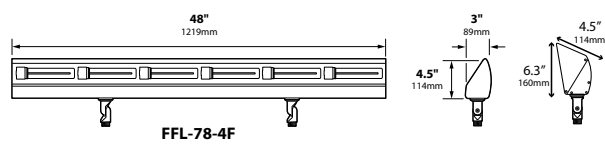

ORDERING INFORMATION

CATALOG NO.	DESCRIPTION	MAX. WATTAGE	LAMP SUPPLIED	STANDARD FINISH
FFL-52-3F	36" Extruded aluminum floodlight, 120v	52w	4 x 13 watt (41K)	Black texture
FFL-52-3F-277V	36" Extruded aluminum floodlight, 277v	52w	4 x 13 watt (41K)	Black texture
FFL-78-4F	48" Extruded aluminum floodlight, 120v	78w	6 x 13 watt (41K)	Black texture
FFL-78-4F-277V	48" Extruded aluminum floodlight, 277v	78w	6 x 13 watt (41K)	Black texture