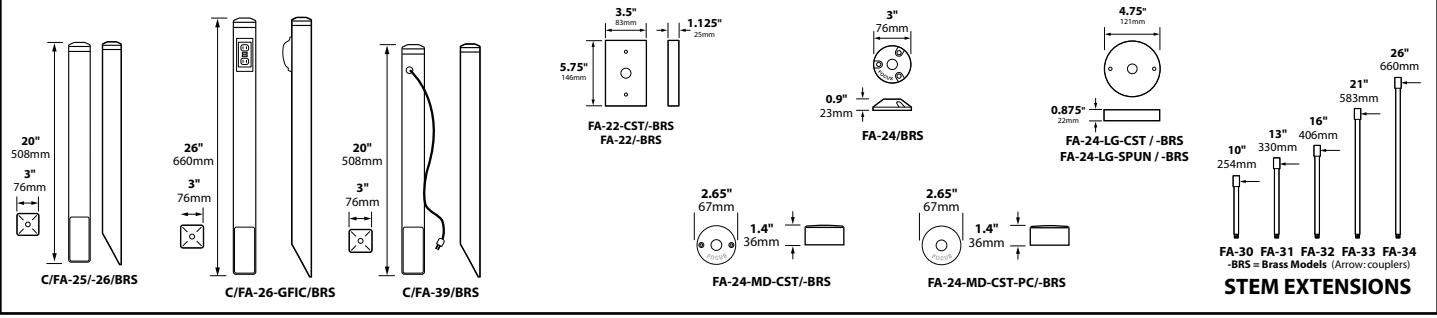

MOUNTING ACCESSORIES

BEAM/GLARE CONTROL ACCESSORIES

- **FA-26** Commercial Mounting Pedestal
- **FA-26-R** Commercial Mounting Pedestal with receptacle
- **FA-39** Commercial Mounting Pedestal with 6 ft. power cord
- **-HE** Hood Extension
- **FA-06-52** 36" 1/4" Hex Cell Louver
- **FA-06-78** 48" 1/4" Hex Cell Louver

JOB INFORMATION

Type: _____ Date: _____

Job Name: _____

Cat. No.: _____

Lamp(s): _____

Specifier: _____

Contractor: _____

Notes: _____

FOCUS INDUSTRIES INC.
25301 COMMERCENTRE DRIVE
LAKE FOREST, CA 92630

www.focusindustries.com
sales@focusindustries.com
(949) 830-1350 • FAX (949) 830-3390

Black Texture (Standard)	Antique Verde	Bronze Texture	Camel	White Texture	Hunter Texture	Rust	Weathered Iron	Weathered Brown	Stucco	Rubbed Verde	Chrome Powder	Terra Cotta	Acid Rust	Acid Verde	Black Acid Treatment
-BLT	-ATV	-BRT	-CAM	-WTX	-HTX	-RST	-WIR	-WBR	-STU	-RBV	-CPR	-TRC	-BAR/CAR	-BAV/CAV	-BAT

BRASS & COPPER ONLY