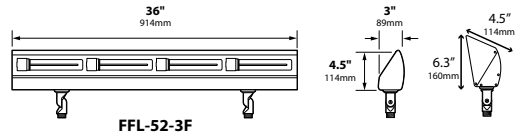

ORDERING INFORMATION

CATALOG NO.	DESCRIPTION	MAX. WATTAGE	LAMP SUPPLIED	STANDARD FINISH
FFL-52-3F	36" Extruded aluminum floodlight, 120v	52w	4 x 13 watt (41K)	Black texture
FFL-52-3F-277V	36" Extruded aluminum floodlight, 277v	52w	4 x 13 watt (41K)	Black texture
FFL-78-4F	48" Extruded aluminum floodlight, 120v	78w	6 x 13 watt (41K)	Black texture
FFL-78-4F-277V	48" Extruded aluminum floodlight, 277v	78w	6 x 13 watt (41K)	Black texture