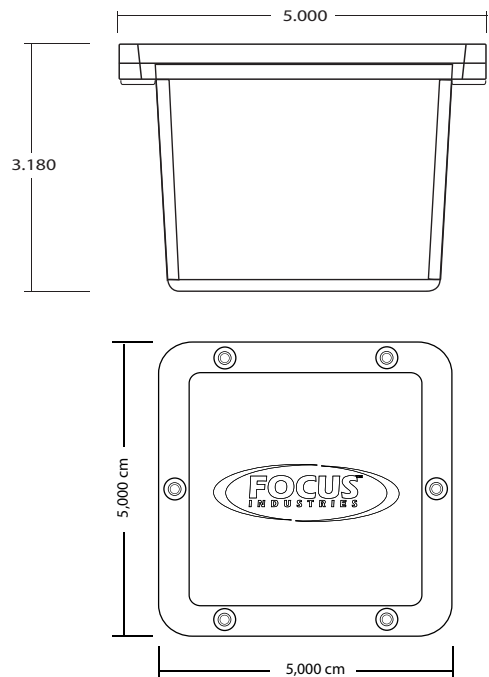

## SPECIFICATIONS

Supply up to 8 - 12volt underwater fixtures  
 Construction: Heavy cast brass  
 Volume: 20 cubic inches  
 Gasket: Red silicon  
 Screws: (6 ) 10-24 stainless steel  
 Conduit Entries: Bottom and side entries available.  
 Fasteners: Brass nickel plated  
 Accessories: Potting compound available

## ORDERING INFORMATION

CATALOG NO.	MATERIAL	EST. WT.
FA-H20-Box	Brass	4Lbs.

## SITE EXAMPLE

The **OCTOPUS** underwater J-Box is designed for connection of supply cords from underwater fixtures and service conduits.

## Typical Application

Dimensions