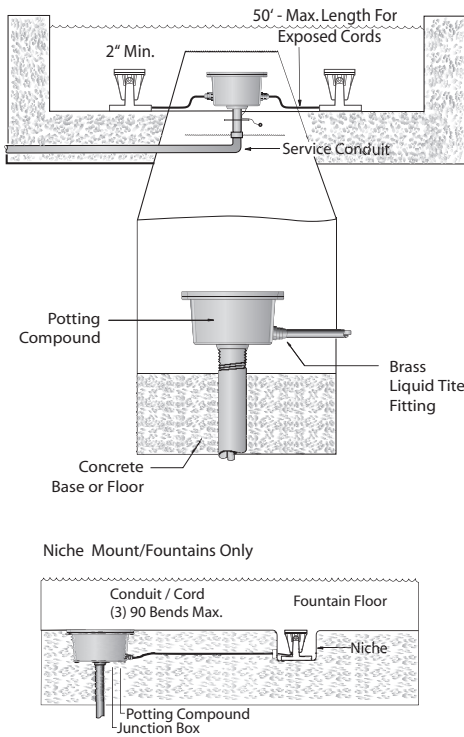

## SPECIFICATIONS

Supply up to 8 - 12volt underwater fixtures  
 Construction: Heavy cast brass  
 Volume: 20 cubic inches  
 Gasket: Red silicon  
 Screws: (6 ) 10-24 stainless steel  
 Conduit Entries: Bottom and side entries available.  
 Fasteners: Brass nickel plated  
 Accessories: Potting compound available

## SITE EXAMPLE

The **OCTOPUS** underwater J-Box is designed for connection of supply cords from underwater fixtures and service conduits.

## Typical Application

Dimensions