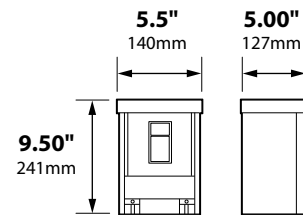

ORDERING INFORMATION

CATALOG NO.	DESCRIPTION	WEIGHT
RAT-01-BLT	Remote Astro Timer, Black	3 lbs

Bottom view - Dual Grounded Receptacles

JOB INFORMATION

Type: _____ Date: _____

Job Name: _____

Cat. No.: _____