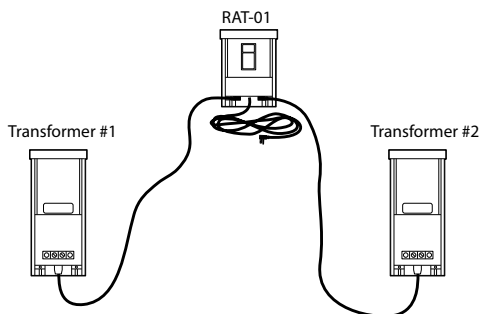

RAT-01-BLT REMOTE ASTRO TIMER

TYPE

SPECIFICATIONS

Weatherproof Nema 3R

- Heavy-duty extruded aluminum housing (0.125") 6063-T6 with lockable slide cover
- Powder coated black polyester (optional finishes available)
- Rain tight enclosure, above grade (Nema 3R)
- 6 ft. (18/3) SJT-WA weatherproof grounded power cord (120v.)
- Astro Timer Control - Max load: 2400 W (20A) @ 120 Volts; 1 HP motor
- Compatible with all types of lighting transformers
- 2 grounded receptacles to control 1 or 2 transformers
- Plug and Play - no wiring required

Astro Timer Power Switch features

- Astronomical timing for automatic sunset/sunrise activation
- Settings based on latitude and longitude coordinates
- 2 program modes for night settings and pre-dawn settings
- Automatically adjusts for Daylight Savings time
- Never needs reprogramming
- Built in memory protects against power failure (no battery required)
- Manual override for standard on/off switch operation

ORDERING INFORMATION

CATALOG NO.	DESCRIPTION	WEIGHT
RAT-01-BLT	Remote Astro Timer, Black	3 lbs

Bottom view - Dual Grounded Receptacles

JOB INFORMATION

Type: _____ Date: _____

Job Name: _____

Cat. No.: _____