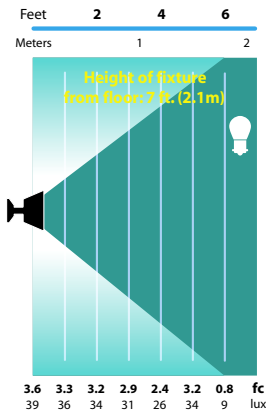

LIGHT DISTRIBUTIONS AND PHOTOMETRICS

SL-16
Light Distribution and Photometrics
6 ft. (1.8m) radius