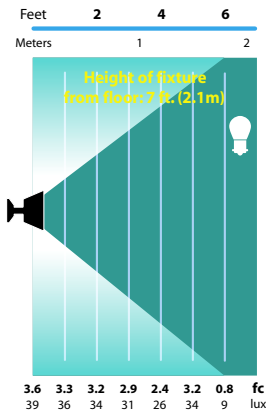

WALL MOUNTING FIXTURES SL-16-SERIES

SPECIFICATIONS

CONSTRUCTION-SL-16-BRS: Extruded brass cylinder
SL-16: Extruded aluminum cylinder
LAMP: 18 watt, S-8 #1141 (25 watt max.)
LAMP LIFE: 1200 hours average rating for S-8 #1141
SOCKET: Single contact bayonet, brass nickel plated screw shell (Ba15s) 200°C silicone lead wires
WIRING: Black 5 foot 18/2 zip cord
MOUNTING: FA-24 with screws
FINISH-SL-16-BRS: Unfinished brass
SL-16: Black texture-optional finishes available

ORDERING INFORMATION

CATALOG NO.	DESCRIPTION	FINISH
SL-16	Wall Mount Cylinder up/down light	Aluminum
SL-16-BRS	Wall Mount Cylinder up/down light	Brass

10,000 HOUR
XENON
 &
HALOGEN
 AVAILABLE

SL-16-BRS

LIGHT DISTRIBUTIONS AND PHOTOMETRICS

SL-16
 Light Distribution and Photometrics
 6 ft. (1.8m) radius

SL-16
 Light Distribution and Photometrics
 5 ft. (1.5m) radius

SL-16

JOB INFORMATION

Type: _____ Date: _____

Job Name: _____

Cat.No.: _____

Lamp(s): _____