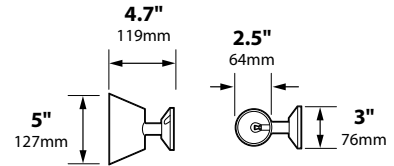

WALL MOUNTING FIXTURES SL-16-SERIES

SPECIFICATIONS

CONSTRUCTION-SL-16-BRS: Extruded brass cylinder
SL-16: Extruded aluminum cylinder
LAMP: 18 watt, S-8 #1141 (25 watt max.)
LAMP LIFE: 1200 hours average rating for S-8 #1141
SOCKET: Single contact bayonet, brass nickel plated screw shell (Ba15s) 200°C silicone lead wires
WIRING: Black 5 foot 18/2 zip cord
MOUNTING: FA-24 with screws
FINISH-SL-16-BRS: Unfinished brass
SL-16: Black texture-optional finishes available

ORDERING INFORMATION

CATALOG NO.	DESCRIPTION	FINISH
SL-16	Wall Mount Cylinder up/down light	Aluminum
SL-16-BRS	Wall Mount Cylinder up/down light	Brass

10,000 HOUR
XENON
 &
HALOGEN
 AVAILABLE

SL-16-BRS

LIGHT DISTRIBUTIONS AND PHOTOMETRICS

SL-16
 Light Distribution and Photometrics
 6 ft. (1.8m) radius

SL-16
 Light Distribution and Photometrics
 5 ft. (1.5m) radius

SL-16

JOB INFORMATION

Type: _____ Date: _____

Job Name: _____

Cat.No.: _____

Lamp(s): _____