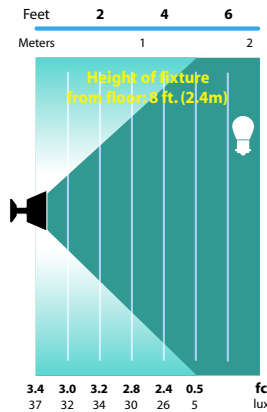

## ORDERING INFORMATION

CATALOG NO.	DESCRIPTION	FINISH
SL-16	Wall Mount Cylinder up/down light	Aluminum
SL-16-BRS	Wall Mount Cylinder up/down light	Brass

10,000 HOUR  
**XENON**  
 &  
**HALOGEN**  
 AVAILABLE

## LIGHT DISTRIBUTIONS AND PHOTOMETRICS

**SL-16**

Light Distribution and Photometrics  
 6 ft. (1.8m) radius

**SL-16**

Light Distribution and Photometrics  
 5 ft. (1.5m) radius

**SL-16**