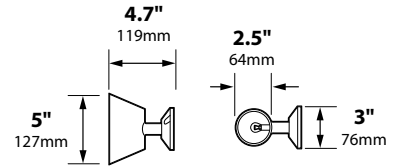

## LIGHT DISTRIBUTIONS AND PHOTOMETRICS

**SL-16**

Light Distribution and Photometrics  
 6 ft. (1.8m) radius

**SL-16**

Light Distribution and Photometrics  
 5 ft. (1.5m) radius

**SL-16**