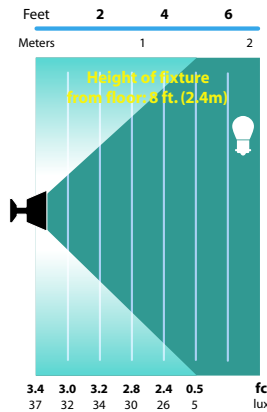

WALL MOUNTING FIXTURES SL-16-SERIES

SPECIFICATIONS

CONSTRUCTION-SL-16-BRS: Extruded brass cylinder
SL-16: Extruded aluminum cylinder
LAMP: 18 watt, S-8 #1141 (25 watt max.)
LAMP LIFE: 1200 hours average rating for S-8 #1141
SOCKET: Single contact bayonet, brass nickel plated screw shell (Ba15s) 200°C silicone lead wires
WIRING: Black 5 foot 18/2 zip cord
MOUNTING: FA-24 with screws
FINISH-SL-16-BRS: Unfinished brass
SL-16: Black texture-optional finishes available

ORDERING INFORMATION

CATALOG NO.	DESCRIPTION	FINISH
SL-16	Wall Mount Cylinder up/down light	Aluminum
SL-16-BRS	Wall Mount Cylinder up/down light	Brass

10,000 HOUR
XENON
 &
HALOGEN
 AVAILABLE

SL-16-BRS

LIGHT DISTRIBUTIONS AND PHOTOMETRICS

SL-16
 Light Distribution and Photometrics
 6 ft. (1.8m) radius

SL-16
 Light Distribution and Photometrics
 5 ft. (1.5m) radius

SL-16

JOB INFORMATION

Type: _____ Date: _____

Job Name: _____

Cat.No.: _____

Lamp(s): _____