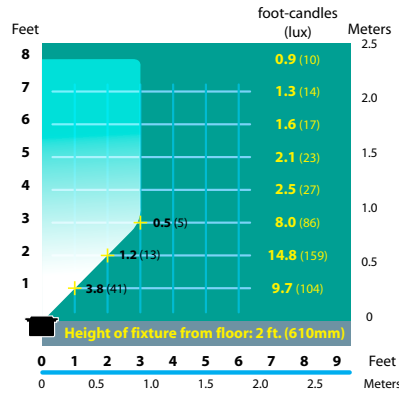

## LIGHTING DISTRIBUTIONS AND PHOTOMETRICS

SL-17 Half Spread Photometrics

SL-17 Half Spread Photometrics

SL-17-AL Half Spread Photometrics

SL-17-AL Half Spread Photometrics

SL-17-AL-MR16 Half Spread Photometrics (20w)