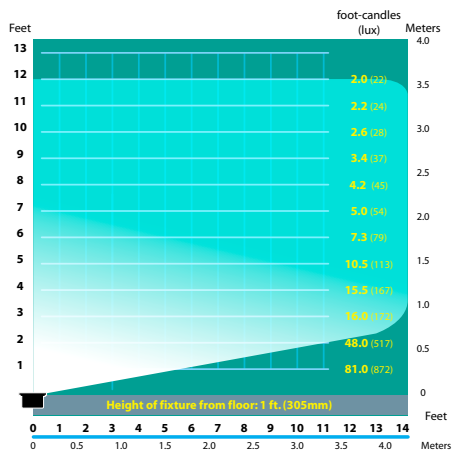

## LIGHTING DISTRIBUTIONS AND PHOTOMETRICS

SL-17 Half Spread Photometrics

SL-17 Half Spread Photometrics

SL-17-AL Half Spread Photometrics

SL-17-AL Half Spread Photometrics

SL-17-AL-MR16 Half Spread Photometrics (20w)