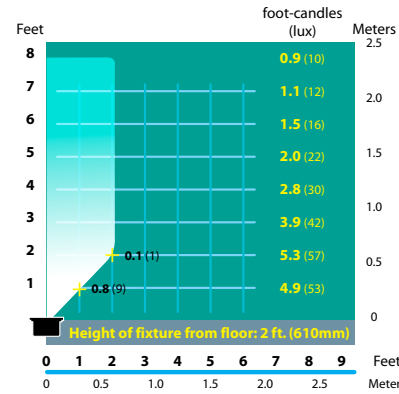

## LIGHTING DISTRIBUTIONS AND PHOTOMETRICS

SL-17 Half Spread Photometrics

SL-17 Half Spread Photometrics

SL-17-AL Half Spread Photometrics

SL-17-AL Half Spread Photometrics

SL-17-AL-MR16 Half Spread Photometrics (20w)