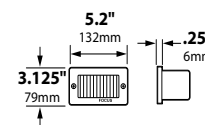

STEP LIGHTS SL-17 12 VOLT SERIES

TYPE

SPECIFICATIONS

CONSTRUCTION:

FACE PLATE: Cast aluminum or brass

BACK BOX: Aluminum models- Cast aluminum powder coated high reflective white

Brass models- Unfinished cast brass

LENS -AL MODELS: High impact white acrylic. (No lens supplied on non -AL models)

LENS -ALMR16 MODELS: Linear spread glass lens

GASKET: Black neosponge closed cell; .190" thickness

LAMP SUPPLIED: 18w S8 #1141; 1200 hours average rating (25w max.)

LAMP SUPPLIED -MR16 MODELS: 20w MR16 FL(BAB); 5000 hours rating (20w max.)

LAMP OPTIONS: We recommend 10,000 hours average rating Xenon (-X) or Halogen (-H) or 2.2w 50,000 hours average rating OMNI-2 LED (-LED2)

LAMP OPTIONS -MR16 MODELS: We recommend 20 watt MR16 ULTRA10,000 hours average rating or 4 watt ARROW LED 50,000 average rating

SOCKET: Single contact bayonet, brass nickel plated lamp socket screw shell (Ba15s) with 200°C silicone lead wires

SOCKET -MR16 MODELS: High temp ceramic GU5.3 bi-pin with 250°C silicone lead wires

WIRING: Black 3 foot 18/2 zip cord (12v only)

For 25 foot 16/2 fixture lead wire add -25F to catalog number.

CONNECTION: FA-05 Quick Connector (not supplied) from fixture to main cable (12/2, 10/2 or 8/2 only)

FINISH: Aluminum - Black texture polyester powder coat. Optional finishes available
Brass - Unfinished. Optional finishes available

NOTE: 1/2" end holes for feed through available. Specify at time of order.

ORDERING INFORMATION