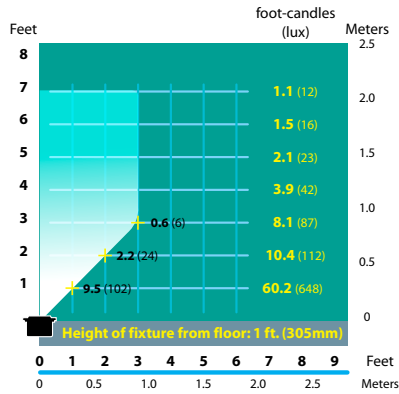

## LIGHTING DISTRIBUTIONS AND PHOTOMETRICS

SL-17 Half Spread Photometrics

SL-17 Half Spread Photometrics

SL-17-AL Half Spread Photometrics

SL-17-AL Half Spread Photometrics

SL-17-AL-MR16 Half Spread Photometrics (20w)