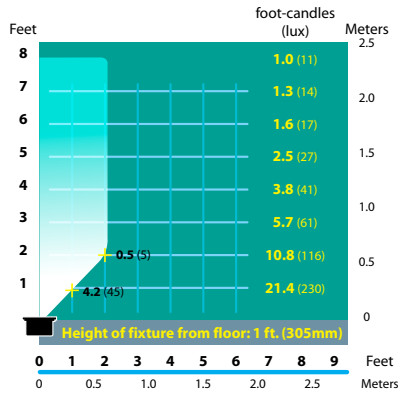

## LIGHTING DISTRIBUTIONS AND PHOTOMETRICS

SL-17 Half Spread Photometrics

SL-17 Half Spread Photometrics

SL-17-AL Half Spread Photometrics

SL-17-AL Half Spread Photometrics

SL-17-AL-MR16 Half Spread Photometrics (20w)