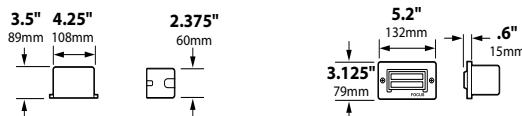

SL-17-AL-BAV