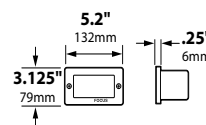

SL-17 Back Box

SL-17-AL