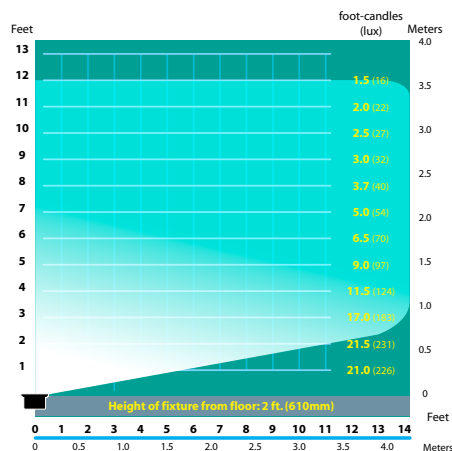

## LIGHTING DISTRIBUTIONS AND PHOTOMETRICS

SL-17 Half Spread Photometrics

SL-17 Half Spread Photometrics

SL-17-AL Half Spread Photometrics

SL-17-AL Half Spread Photometrics

SL-17-AL-MR16 Half Spread Photometrics (20w)