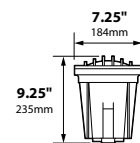

WELL LIGHTS SL-20-MD 120 VOLT SERIES

TYPE

SPECIFICATIONS

CONSTRUCTION:

BODY: Fiberglass reinforced bronze composite with molded brass inserts for screws
LENS HOLDER & GRATE: Fiberglass reinforced bronze composite, cast aluminum or cast brass
LENS: High impact clear tempered convex glass

LAMP SUPPLIED: See ordering information below (150w max)

LAMP OPTIONS: We recommend 9w PAR20 Arrow LED, 15w PAR30 Arrow LED or 21w PAR38 Arrow LED. All with 50,000 hour average rating.

SOCKET:

PAR Lamps: High temperature ceramic medium base, 250° C silicone lead wires (150w max)
Compact Fluorescent Lamps: GX23 2-pin (26w max)
H.I.D. PAR Lamps: High temperature ceramic medium base - 600 volts, 660 watts 4 K.V. pulse rated. Brass nickel-plate screw shell with 250°C lead wires (100w max)

REFLECTOR: Highly polished specular aluminum

WIRING: Standard 120v Black, White and Ground 9" lead wires

FINISH: Composite - Bronze

Aluminum Lens Holder/Grate - Black texture polyester powder coat. Optional finishes available
Brass Lens Holder/Grate - Unfinished brass. Optional finishes available

NOTE: Aiming Bracket available for PAR20 and PAR30 lamps (add -AB to catalog number)
PAR20 has 30° aiming & PAR30 has 15° aiming

ORDERING INFORMATION

CATALOG NO.	DESCRIPTION	LAMP SUPPLIED	SHIP WEIGHT

PAR SERIES

SL-20-MDL-NL120V	Well Light, Composite Lens Holder	No Lamp, Med Base	4.0 lbs.
SL-20-MDL-NL120V-BLT	Well Light, Aluminum Lens Holder	No Lamp, Med Base	4.0 lbs.
SL-20-MDL-NL120V-BRS	Well Light, Brass Lens Holder	No Lamp, Med Base	4.0 lbs.

SL-20-MDG-NL120V	Well Light, Composite Grate	No Lamp, Med Base	4.0 lbs.
SL-20-MDG-NL120V-BLT	Well Light, Aluminum Grate	No Lamp, Med Base	4.0 lbs.
SL-20-MDG-NL120V-BRS	Well Light, Brass Grate	No Lamp, Med Base	5.0 lbs.