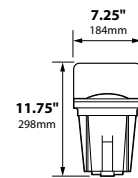

SL-20-MDL
with FA-135MD

2 Female 3/4" NPS &
3 Female 1/2" NPS
threaded ports available

ACCESSORIES

CATALOG NO.	DESCRIPTION
FA-133-BLT / -BRS	Cast Aluminum or Brass Lens Holder
FA-134-BLT / -BRS	Cast Aluminum or Brass Grate
FA-135-BLT / -BRS	Stamped Aluminum or Brass Eyebrow
FA-08-SL20	Round 1/4" Mini Cell Louver
FA-10-SG-SL20	Flat Stepped Tempered Glass Lens
FA-10-SL20AMBER	Flat Amber Tempered Glass Lens
FA-10-SL20BLUE	Flat Blue Tempered Glass Lens
FA-10-SL20GREEN	Flat Green Tempered Glass Lens
FA-10-SL20RED	Flat Red Tempered Glass Lens
FA-FORM-SL20	Concrete form for SL-20-MD Series

JOB INFORMATION

Type: _____ Date: _____

Job Name: _____

Cat. No.: _____

Lamp(s): _____

Specifier: _____

Contractor: _____

Notes: _____

FOCUS INDUSTRIES INC.
25301 COMMERCENTRE DRIVE
LAKE FOREST, CA 92630

www.focusindustries.com
sales@focusindustries.com
(949) 830-1350 • FAX (949) 830-3390

Black Texture (Standard)	Antique Verde	Bronze Texture	Camel	White Texture	Hunter Texture	Rust	Weathered Iron	Weathered Brown	Stucco	Rubbed Verde	Chrome Powder	Terra Cotta	Acid Rust	Acid Verde	Black Acid Treatment
-BLT	-ATV	-BRT	-CAM	-WTX	-HTX	-RST	-WIR	-WBR	-STU	-RBV	-CPR	-TRC	-BAR/CAR	-BAV/CAV	-BAT

SL-20-MD 120V Cut Sheet

030512

BRASS & COPPER ONLY