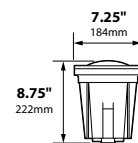

WELL LIGHTS SL-20-MD 120 VOLT SERIES

TYPE

SPECIFICATIONS

CONSTRUCTION:

BODY: Fiberglass reinforced bronze composite with molded brass inserts for screws
LENS HOLDER & GRATE: Fiberglass reinforced bronze composite, cast aluminum or cast brass
LENS: High impact clear tempered convex glass

LAMP SUPPLIED: See ordering information below (150w max)

LAMP OPTIONS: We recommend 9w PAR20 Arrow LED, 15w PAR30 Arrow LED or 21w PAR38 Arrow LED. All with 50,000 hour average rating.

SOCKET:

PAR Lamps: High temperature ceramic medium base, 250° C silicone lead wires (150w max)
Compact Fluorescent Lamps: GX23 2-pin (26w max)
H.I.D. PAR Lamps: High temperature ceramic medium base - 600 volts, 660 watts 4 K.V. pulse rated. Brass nickel-plate screw shell with 250°C lead wires (100w max)

REFLECTOR: Highly polished specular aluminum

WIRING: Standard 120v Black, White and Ground 9" lead wires

FINISH: Composite - Bronze

Aluminum Lens Holder/Grate - Black texture polyester powder coat. Optional finishes available
Brass Lens Holder/Grate - Unfinished brass. Optional finishes available

NOTE: Aiming Bracket available for PAR20 and PAR30 lamps (add -AB to catalog number)
PAR20 has 30° aiming & PAR30 has 15° aiming

ORDERING INFORMATION

CATALOG NO.	DESCRIPTION	LAMP SUPPLIED	SHIP WEIGHT

PAR SERIES

SL-20-MDL-NL120V	Well Light, Composite Lens Holder	No Lamp, Med Base	4.0 lbs.
SL-20-MDL-NL120V-BLT	Well Light, Aluminum Lens Holder	No Lamp, Med Base	4.0 lbs.
SL-20-MDL-NL120V-BRS	Well Light, Brass Lens Holder	No Lamp, Med Base	4.0 lbs.

SL-20-MDG-NL120V	Well Light, Composite Grate	No Lamp, Med Base	4.0 lbs.
SL-20-MDG-NL120V-BLT	Well Light, Aluminum Grate	No Lamp, Med Base	4.0 lbs.
SL-20-MDG-NL120V-BRS	Well Light, Brass Grate	No Lamp, Med Base	5.0 lbs.