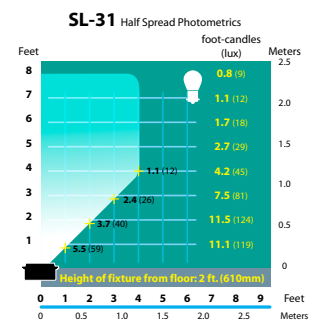

LIGHTING DISTRIBUTIONS AND PHOTOMETRICS

JOB INFORMATION

Type: _____ Date: _____

Job Name: _____

Cat. No.: _____

Lamp(s): _____

Specifier: _____

Contractor: _____

Notes: _____

FOCUS INDUSTRIES INC.
25301 COMMERCENTRE DRIVE
LAKE FOREST, CA 92630

www.focusindustries.com
sales@focusindustries.com
(949) 830-1350 • FAX (949) 830-3390