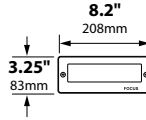

SL-31-BRS

SL-31

Flash Seal Knockouts are for 1/2" to 3/4" conduit fittings

Same on end feed

ORDERING INFORMATION

CATALOG NO.	FACE PLATE ONLY	DESCRIPTION	LENS MATERIAL	FACE PLATE STANDARD FINISH
INCANDESCENT				
2 x 18 watt S-8 #1141, 50 watt maximum				
SL-31	FA-141	Cast aluminum louvered step light	White glass	Black texture
SL-31-BRS	FA-141-BRS	Cast brass louvered step light	White glass	Solid brass
MR16 LAMPS				
20 watt MR16 FL (BAB), 50 watt maximum				
SL-31-MR16	FA-141-MR16	Cast aluminum louvered step light	Linear spread glass	Black texture
SL-31-MR16-BRS	FA-141-MR16-BRS	Cast brass louvered step light	Linear spread glass	Solid brass
T10 LAMPS				
Medium base 20 through 40 watt T10, 40 watt maximum, fixture supplied without lamp.				
SL-31-T10-NL	FA-141	Cast aluminum 1 louver step light	White glass	Black texture
SL-31-T10-NL-BRS	FA-141-BRS	Cast brass 1 louver step light	White glass	Solid brass
120 VOLT COMPACT FLUORESCENTS				
5, 7, or 9 watt compact fluorescents, please specify at time of order.				
SL-31-FL-5, 7, 9	FA-141	Cast aluminum 1 louver step light	White glass	Black texture
SL-31-FL-5, 7, 9-BRS	FA-141	Cast brass 1 louver step light	White glass	Solid brass