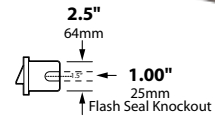

COMMERCIAL STEP LIGHT SL-31-SERIES

TYPE

SPECIFICATIONS

- FACE PLATE:** Cast brass (-BRS) or cast aluminum
- BACK BOX HOUSING:** White powder coated cast aluminum
-BRS models have unfinished cast brass housing
- GASKET:** Black neosponge 0.190" thick closed cell
- REFLECTOR:** Highly polished specular aluminum
- LAMP SUPPLIED (incandescent models):** 2 x 18 watt, S-8 #1141 (50 watt max.); 1200 hours average rating
(MR16): 20 watt MR16 FL (BAB) (50 watt max.); 5000 hours average rating
(T10 models): None supplied; rated for 40 watt T10
(FL models): 5, 7, 9 compact fluorescent, 41°K; 10,000 hours average rating
- LAMP OPTIONS (incandescent models):** We recommend 10,000 hours average rating Xenon (-X) or Halogen (-H) or 1.5w 35,000 hours average rating OMNI LED (Single contact bayonet base only).
(MR16): 20 watt MR16 ULTRA 10,000 hours average rating, 20 watt MR16 TITAN 18,000 hours average rating or 4w ARROW LED 50,000 hours average rating
(T10 models): 5, 7, 9 compact fluorescent, 41°K; 10,000 hours average rating
(FL models): 5, 7, 9 compact fluorescent, 41°K; 10,000 hours average rating
- SOCKET (incandescent models):** Single contact bayonet; brass nickel plated Ba15s with 200° C silicone lead wires
(MR16): High temperature ceramic GU5.3 bi-pin with 250° C silicone lead wires
(T10 models): High temperature ceramic medium base with 200° C silicone lead wires
(FL models): G23 bi-pin for 5, 7 or 9 watt, with type-1 outdoor magnetic clamped core ballast
- WIRING:** Black 3 foot 18/2 zip cord for 12v. Standard black, white, and ground, 18 gauge for 120v.
- CONNECTION:** FA-05 Quick Connector (not supplied) from fixture to main cable (1/2", 10/2 or 8/2 only) 12v. only
- FINISH:** Optional finishes available