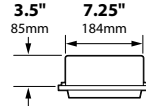

COMMERCIAL STEP LIGHT SL-31-SERIES

TYPE

SPECIFICATIONS

- FACE PLATE:** Cast brass (-BRS) or cast aluminum
- BACK BOX HOUSING:** White powder coated cast aluminum
-BRS models have unfinished cast brass housing
- GASKET:** Black neosponge 0.190" thick closed cell
- REFLECTOR:** Highly polished specular aluminum
- LAMP SUPPLIED (incandescent models):** 2 x 18 watt, S-8 #1141 (50 watt max.); 1200 hours average rating
(MR16): 20 watt MR16 FL (BAB) (50 watt max.); 5000 hours average rating
(T10 models): None supplied; rated for 40 watt T10
(FL models): 5, 7, 9 compact fluorescent, 41°K; 10,000 hours average rating
- LAMP OPTIONS (incandescent models):** We recommend 10,000 hours average rating Xenon (-X) or Halogen (-H) or 1.5w 35,000 hours average rating OMNI LED (Single contact bayonet base only).
(MR16): 20 watt MR16 ULTRA 10,000 hours average rating, 20 watt MR16 TITAN 18,000 hours average rating or 4w ARROW LED 50,000 hours average rating
(T10 models): 5, 7, 9 compact fluorescent, 41°K; 10,000 hours average rating
(FL models): 5, 7, 9 compact fluorescent, 41°K; 10,000 hours average rating
- SOCKET (incandescent models):** Single contact bayonet; brass nickel plated Ba15s with 200° C silicone lead wires
(MR16): High temperature ceramic GU5.3 bi-pin with 250° C silicone lead wires
(T10 models): High temperature ceramic medium base with 200° C silicone lead wires
(FL models): G23 bi-pin for 5, 7 or 9 watt, with type-1 outdoor magnetic clamped core ballast
- WIRING:** Black 3 foot 18/2 zip cord for 12v. Standard black, white, and ground, 18 gauge for 120v.
- CONNECTION:** FA-05 Quick Connector (not supplied) from fixture to main cable (1/2", 10/2 or 8/2 only) 12v. only
- FINISH:** Optional finishes available