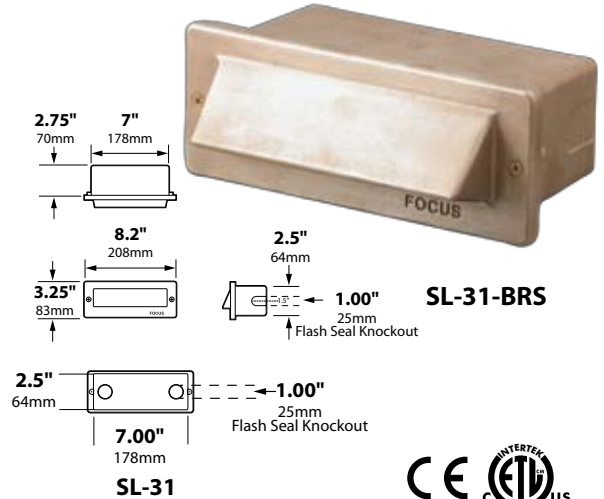

## SPECIFICATIONS

- FACE PLATE:** Cast brass (-BRS) or cast aluminum
- BACK BOX HOUSING:** White powder coated cast aluminum  
-BRS models have unfinished cast brass housing
- GASKET:** Black neosponge 0.190" thick closed cell
- REFLECTOR:** Highly polished specular aluminum
- LAMP SUPPLIED (incandescent models):** 2 x 18 watt, S-8 #1141 (50 watt max.); 1200 hours average rating  
**(MR16):** 20 watt MR16 FL (BAB) (50 watt max.); 5000 hours average rating  
**(T10 models):** None supplied; rated for 40 watt T10  
**(FL models):** 5, 7, 9 compact fluorescent, 41°K; 10,000 hours average rating
- LAMP OPTIONS (incandescent models):** We recommend 10,000 hours average rating Xenon (-X) or Halogen (-H) or 1.5w 35,000 hours average rating OMNI LED (Single contact bayonet base only).  
**(MR16):** 20 watt MR16 ULTRA 10,000 hours average rating, 20 watt MR16 TITAN 18,000 hours average rating or 4w ARROW LED 50,000 hours average rating  
**(T10 models):** 5, 7, 9 compact fluorescent, 41°K; 10,000 hours average rating  
**(FL models):** 5, 7, 9 compact fluorescent, 41°K; 10,000 hours average rating
- SOCKET (incandescent models):** Single contact bayonet; brass nickel plated Ba15s with 200° C silicone lead wires  
**(MR16):** High temperature ceramic GU5.3 bi-pin with 250° C silicone lead wires  
**(T10 models):** High temperature ceramic medium base with 200° C silicone lead wires  
**(FL models):** G23 bi-pin for 5, 7 or 9 watt, with type-1 outdoor magnetic clamped core ballast
- WIRING:** Black 3 foot 18/2 zip cord for 12v. Standard black, white, and ground, 18 gauge for 120v.
- CONNECTION:** FA-05 Quick Connector (not supplied) from fixture to main cable (1/2", 10/2 or 8/2 only) 12v. only
- FINISH:** Optional finishes available

Flash Seal Knockouts are for 1/2" to 3/4" conduit fittings  
Same on end feed