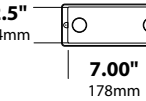

SL-31-BRS

SL-31

Flash Seal Knockouts are for 1/2" to 3/4" conduit fittings

Same on end feed

ORDERING INFORMATION

CATALOG NO.	FACE PLATE ONLY	DESCRIPTION	LENS MATERIAL	FACE PLATE STANDARD FINISH
INCANDESCENT				
2 x 18 watt S-8 #1141, 50 watt maximum				
SL-31	FA-141	Cast aluminum louvered step light	White glass	Black texture
SL-31-BRS	FA-141-BRS	Cast brass louvered step light	White glass	Solid brass
MR16 LAMPS				
20 watt MR16 FL (BAB), 50 watt maximum				
SL-31-MR16	FA-141-MR16	Cast aluminum louvered step light	Linear spread glass	Black texture
SL-31-MR16-BRS	FA-141-MR16-BRS	Cast brass louvered step light	Linear spread glass	Solid brass
T10 LAMPS				
Medium base 20 through 40 watt T10, 40 watt maximum, fixture supplied without lamp.				
SL-31-T10-NL	FA-141	Cast aluminum 1 louver step light	White glass	Black texture
SL-31-T10-NL-BRS	FA-141-BRS	Cast brass 1 louver step light	White glass	Solid brass
120 VOLT COMPACT FLUORESCENTS				
5, 7, or 9 watt compact fluorescents, please specify at time of order.				
SL-31-FL-5, 7, 9	FA-141	Cast aluminum 1 louver step light	White glass	Black texture
SL-31-FL-5, 7, 9-BRS	FA-141	Cast brass 1 louver step light	White glass	Solid brass