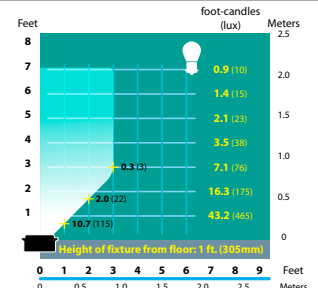

LIGHTING DISTRIBUTIONS AND PHOTOMETRICS

ACCESSORIES

CATALOG NO.	DESCRIPTION	LAMP AND VOLTAGE
FA-65	Cast aluminum box with lamp and socket	18w SC (12v.)
FA-60	Cast aluminum box with lamp and socket	2 x 18w SC (12v.)
FA-60-H	Cast aluminum box with lamp and socket	2 x 20w halogen (12v.)
FA-60-FL	Cast aluminum box with lamp and socket	5, 7, or 9w comp. fluor. (specify wattage) (120v.)
FA-60-MR16	Cast aluminum box with lamp and socket	20w MR16 FL (BAB) (12v.)
FA-60-X	Cast aluminum box with lamp and socket	2 x 20w Xenon (12v.)
FA-60-T7	Cast aluminum box with lamp and socket	2 x 15w T7 (120v.)
FA-60-T8	Cast aluminum box with lamp and socket	2 x 25w T8 (120v.)
FA-60-T10	Cast aluminum box with medium base socket	(T10, 120v. option)
FA-60-BRS	Cast brass box with lamp and socket	2 x 18w SC (12v.)
FA-60-BRS-H	Cast brass box with lamp and socket	2 x 20w halogen (12v.)
FA-60-BRS-FL	Cast brass box with lamp and socket	5, 7, or 9w comp. fluor. (specify wattage) (120v.)
FA-60-BRS-MR16	Cast brass box with lamp and socket	20w MR16 FL (BAB) (12v.)
FA-60-BRS-X	Cast brass box with lamp and socket	2 x 20w Xenon (12v.)
FA-60-BRS-T7	Cast brass box with lamp and socket	2 x 15w T7 (120v.)
FA-60-BRS-T8	Cast brass box with lamp and socket	2 x 25w T8 (120v.)
FA-60-BRS-T10	Cast brass box with medium base socket	(T10, 120v. option)

JOB INFORMATION

Type: _____ Date: _____

Job Name: _____

Cat. No.: _____

Lamp(s): _____

Specifier: _____

Contractor: _____

Notes: _____

FOCUS INDUSTRIES INC.
25301 COMMERCENTRE DRIVE
LAKE FOREST, CA 92630

www.focusindustries.com
sales@focusindustries.com
(949) 830-1350 • FAX (949) 830-3390

FSA-00	Powder Coat Finishes	Black Texture (Standard)	Antique Verde	Bronze Texture	Camel	White Texture	Hunter Texture	Rust	Weathered Iron	Weathered Brown	Stucco	Rubbed Verde	Chrome Powder	Terra Cotta
Ordering Code	-BLT	-ATV	-BRT	-CAM	-WTX	-HTX	-RST	-WIR	-WBR	-STU	-RBV	-CPR	-TRC