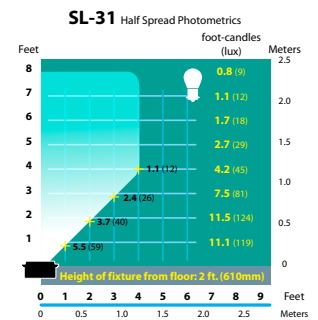

LIGHTING DISTRIBUTIONS AND PHOTOMETRICS

ACCESSORIES

CATALOG NO.	DESCRIPTION	LAMP AND VOLTAGE
FA-65	Cast aluminum box with lamp and socket	18w SC (12v.)
FA-60	Cast aluminum box with lamp and socket	2 x 18w SC (12v.)
FA-60-H	Cast aluminum box with lamp and socket	2 x 20w halogen (12v.)
FA-60-FL	Cast aluminum box with lamp and socket	5, 7, or 9w comp. fluor. (specify wattage) (120v.)
FA-60-MR16	Cast aluminum box with lamp and socket	20w MR16 FL (BAB) (12v.)
FA-60-X	Cast aluminum box with lamp and socket	2 x 20w Xenon (12v.)
FA-60-T7	Cast aluminum box with lamp and socket	2 x 15w T7 (120v.)
FA-60-T8	Cast aluminum box with lamp and socket	2 x 25w T8 (120v.)
FA-60-T10	Cast aluminum box with medium base socket	(T10, 120v. option)
FA-60-BRS	Cast brass box with lamp and socket	2 x 18w SC (12v.)
FA-60-BRS-H	Cast brass box with lamp and socket	2 x 20w halogen (12v.)
FA-60-BRS-FL	Cast brass box with lamp and socket	5, 7, or 9w comp. fluor. (specify wattage) (120v.)
FA-60-BRS-MR16	Cast brass box with lamp and socket	20w MR16 FL (BAB) (12v.)
FA-60-BRS-X	Cast brass box with lamp and socket	2 x 20w Xenon (12v.)
FA-60-BRS-T7	Cast brass box with lamp and socket	2 x 15w T7 (120v.)
FA-60-BRS-T8	Cast brass box with lamp and socket	2 x 25w T8 (120v.)
FA-60-BRS-T10	Cast brass box with medium base socket	(T10, 120v. option)

JOB INFORMATION

Type: _____ Date: _____

Job Name: _____

Cat. No.: _____

Lamp(s): _____

Specifier: _____

Contractor: _____

Notes: _____

FOCUS INDUSTRIES INC.
25301 COMMERCENTRE DRIVE
LAKE FOREST, CA 92630

www.focusindustries.com
sales@focusindustries.com
(949) 830-1350 • FAX (949) 830-3390

FSA-00	Powder Coat Finishes	Black Texture (Standard)	Antique Verde	Bronze Texture	Camel	White Texture	Hunter Texture	Rust	Weathered Iron	Weathered Brown	Stucco	Rubbed Verde	Chrome Powder	Terra Cotta
Ordering Code	-BLT	-ATV	-BRT	-CAM	-WTX	-HTX	-RST	-WIR	-WBR	-STU	-RBV	-CPR	-TRC