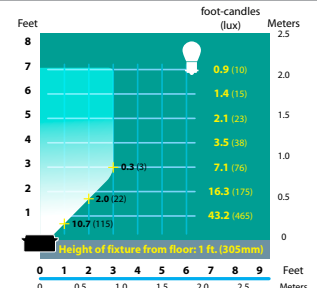

LIGHTING DISTRIBUTIONS AND PHOTOMETRICS

JOB INFORMATION

Type: _____ Date: _____

Job Name: _____

Cat. No.: _____

Lamp(s): _____

Specifier: _____

Contractor: _____

Notes: _____

FOCUS INDUSTRIES INC.
25301 COMMERCENTRE DRIVE
LAKE FOREST, CA 92630

www.focusindustries.com
sales@focusindustries.com
(949) 830-1350 • FAX (949) 830-3390