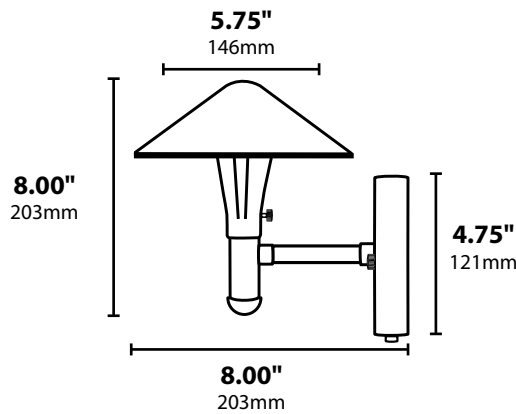

SL-49-BRS

IP53

JOB INFORMATION

Type:	Date:
Job Name:	
Cat. No.:	
Lamp(s):	
Specifier:	
Contractor:	
Notes:	

12v. fixtures: 25 foot 16/2 fixture lead wire available; add -25F to catalog number.
For use with Focus CPC or hub supplied by others.

FOCUS INDUSTRIES INC.
25301 COMMERCENTRE DRIVE
LAKE FOREST, CA 92630

www.focusindustries.com
sales@focusindustries.com
(949) 830-1350 • FAX (949) 830-3390

FSA-00

Powder Coat Finishes	Black Texture (Standard)	Antique Verde	Bronze Texture	Camel	White Texture	Hunter Texture	Rust	Weathered Iron	Weathered Brown	Stucco	Rubbed Verde	Chrome Powder	Terra Cotta
Ordering Code	-BLT	-ATV	-BRT	-CAM	-WTX	-HTX	-RST	-WIR	-WBR	-STU	-RBV	-CPR	-TRC