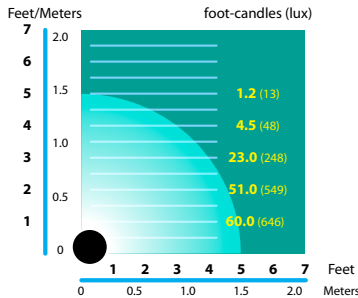

LIGHT DISTRIBUTIONS AND PHOTOMETRICS

SL-49 Quarter Spread Photometrics