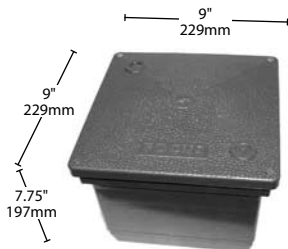

WT & DB-120-MH/HPS

TYPE

SPECIFICATIONS

Above Grade Ballast

Below Grade Ballast DB-120-MH

Below Grade Ballast DB-120-MH (TWIN)

SPECIAL NOTE: To operate two fixtures from the WT or DB ballast units, add -T to catalog #. Example: WT-120-MV-H46-T

ORDERING INFORMATION

| CATALOG NO. (WT) ABOVE GRADE | CATALOG NO. (DB) BELOW GRADE | DESCRIPTION | OPERATING VOLTAGE | EST. SHIPPING WEIGHT | |
|---|---------------------------------|--|----------------------------------|----------------------|---------|
| | | | | WT | DB |
| For Metal Halide Landscape Lighting Fixtures | | | | | |
| WT-120-MH-M98/T | DB-120-MH-M98/T | For 70 watt R40 and/or 70 watt PAR38 | Multi 120,208,240, 277V (4 taps) | 13 lbs. | 15 lbs. |
| WT-120-MH-M90/T | DB-120-MH-M90/T | For 100 watt PAR38 | Multi 120,208,240, 277V (4 taps) | 13 lbs. | 15 lbs. |
| WT-120-MH-M57/T | DB-120-MH-M57/T | For 175 watt R40 and/or 175 watt PAR38 | Multi 120,208,240, 277V (4 taps) | 13 lbs. | 15 lbs. |
| WT-120-MH-M130/T | DB-120-MH-M130/T | For 35 watt PAR20 and/or 35 watt PAR30 | 120 or 277V (2 taps) | 13 lbs. | 15 lbs. |

NOTE: HPS available, consult factory for price & availability.

DB-120-MV/MH
(TOP VIEW)

DB-120-MV/MH-T
(TWIN)
(TOP VIEW)

FSA-00
DB-120-MV/MH
(BOTTOM VIEW)
4 - 1/2" and 2 - 3/4" Knockouts

DB-120-MV/MH-T
(BOTTOM VIEW)
6 - 1/2" and 4 - 3/4" Knockouts