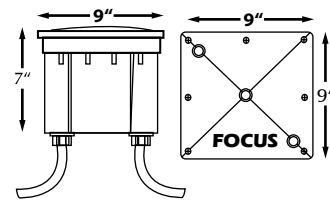

WT & DB-120-MH/HPS

TYPE

SPECIFICATIONS

Above Grade Ballast

Below Grade Ballast DB-120-MH

Below Grade Ballast DB-120-MH (TWIN)

SPECIAL NOTE: To operate two fixtures from the WT or DB ballast units, add -T to catalog #. Example: WT-120-MV-H46-T

ORDERING INFORMATION

| CATALOG NO. (WT) ABOVE GRADE | CATALOG NO. (DB) BELOW GRADE | DESCRIPTION | OPERATING VOLTAGE | EST. SHIPPING WEIGHT | |
|---|---------------------------------|--|----------------------------------|----------------------|---------|
| | | | | WT | DB |
| For Metal Halide Landscape Lighting Fixtures | | | | | |
| WT-120-MH-M98/T | DB-120-MH-M98/T | For 70 watt R40 and/or 70 watt PAR38 | Multi 120,208,240, 277V (4 taps) | 13 lbs. | 15 lbs. |
| WT-120-MH-M90/T | DB-120-MH-M90/T | For 100 watt PAR38 | Multi 120,208,240, 277V (4 taps) | 13 lbs. | 15 lbs. |
| WT-120-MH-M57/T | DB-120-MH-M57/T | For 175 watt R40 and/or 175 watt PAR38 | Multi 120,208,240, 277V (4 taps) | 13 lbs. | 15 lbs. |
| WT-120-MH-M130/T | DB-120-MH-M130/T | For 35 watt PAR20 and/or 35 watt PAR30 | 120 or 277V (2 taps) | 13 lbs. | 15 lbs. |