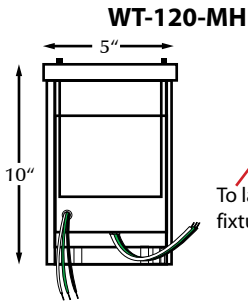

WT & DB-120-MH/HPS

TYPE

SPECIFICATIONS

Above Grade Ballast

Below Grade Ballast DB-120-MH

Below Grade Ballast DB-120-MH (TWIN)

SPECIAL NOTE: To operate two fixtures from the WT or DB ballast units, add -T to catalog #. Example: WT-120-MV-H46-T

ORDERING INFORMATION

| CATALOG NO. (WT) ABOVE GRADE | CATALOG NO. (DB) BELOW GRADE | DESCRIPTION | OPERATING VOLTAGE | EST. SHIPPING WEIGHT | |
|---|---------------------------------|--|----------------------------------|----------------------|---------|
| | | | | WT | DB |
| For Metal Halide Landscape Lighting Fixtures | | | | | |
| WT-120-MH-M98/T | DB-120-MH-M98/T | For 70 watt R40 and/or 70 watt PAR38 | Multi 120,208,240, 277V (4 taps) | 13 lbs. | 15 lbs. |
| WT-120-MH-M90/T | DB-120-MH-M90/T | For 100 watt PAR38 | Multi 120,208,240, 277V (4 taps) | 13 lbs. | 15 lbs. |
| WT-120-MH-M57/T | DB-120-MH-M57/T | For 175 watt R40 and/or 175 watt PAR38 | Multi 120,208,240, 277V (4 taps) | 13 lbs. | 15 lbs. |
| WT-120-MH-M130/T | DB-120-MH-M130/T | For 35 watt PAR20 and/or 35 watt PAR30 | 120 or 277V (2 taps) | 13 lbs. | 15 lbs. |

NOTE: HPS available, consult factory for price & availability.

DB-120-MV/MH
(TOP VIEW)

DB-120-MV/MH-T
(TWIN)
(TOP VIEW)

FSA-00
DB-120-MV/MH
(BOTTOM VIEW)
4 - 1/2" and 2 - 3/4" Knockouts

DB-120-MV/MH-T
(BOTTOM VIEW)
6 - 1/2" and 4 - 3/4" Knockouts