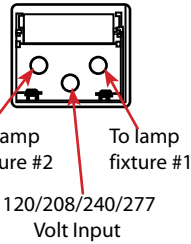

WT & DB-120-MH/HPS

TYPE

SPECIFICATIONS

Above Grade Ballast

Below Grade Ballast DB-120-MH

Below Grade Ballast DB-120-MH (TWIN)

SPECIAL NOTE: To operate two fixtures from the WT or DB ballast units, add -T to catalog #. Example: WT-120-MV-H46-T

ORDERING INFORMATION

| CATALOG NO. (WT) ABOVE GRADE | CATALOG NO. (DB) BELOW GRADE | DESCRIPTION | OPERATING VOLTAGE | EST. SHIPPING WEIGHT | |
|---|---------------------------------|--|----------------------------------|----------------------|---------|
| | | | | WT | DB |
| For Metal Halide Landscape Lighting Fixtures | | | | | |
| WT-120-MH-M98/T | DB-120-MH-M98/T | For 70 watt R40 and/or 70 watt PAR38 | Multi 120,208,240, 277V (4 taps) | 13 lbs. | 15 lbs. |
| WT-120-MH-M90/T | DB-120-MH-M90/T | For 100 watt PAR38 | Multi 120,208,240, 277V (4 taps) | 13 lbs. | 15 lbs. |
| WT-120-MH-M57/T | DB-120-MH-M57/T | For 175 watt R40 and/or 175 watt PAR38 | Multi 120,208,240, 277V (4 taps) | 13 lbs. | 15 lbs. |
| WT-120-MH-M130/T | DB-120-MH-M130/T | For 35 watt PAR20 and/or 35 watt PAR30 | 120 or 277V (2 taps) | 13 lbs. | 15 lbs. |