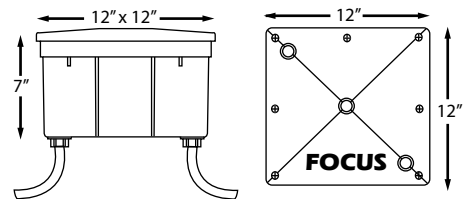

WT & DB-120-MH/HPS

TYPE

SPECIFICATIONS

Above Grade Ballast

Below Grade Ballast DB-120-MH

Below Grade Ballast DB-120-MH (TWIN)

SPECIAL NOTE: To operate two fixtures from the WT or DB ballast units, add -T to catalog #. Example: WT-120-MV-H46-T

ORDERING INFORMATION

| CATALOG NO. (WT) ABOVE GRADE | CATALOG NO. (DB) BELOW GRADE | DESCRIPTION | OPERATING VOLTAGE | EST. SHIPPING WEIGHT | |
|---|---------------------------------|--|----------------------------------|----------------------|---------|
| | | | | WT | DB |
| For Metal Halide Landscape Lighting Fixtures | | | | | |
| WT-120-MH-M98/T | DB-120-MH-M98/T | For 70 watt R40 and/or 70 watt PAR38 | Multi 120,208,240, 277V (4 taps) | 13 lbs. | 15 lbs. |
| WT-120-MH-M90/T | DB-120-MH-M90/T | For 100 watt PAR38 | Multi 120,208,240, 277V (4 taps) | 13 lbs. | 15 lbs. |
| WT-120-MH-M57/T | DB-120-MH-M57/T | For 175 watt R40 and/or 175 watt PAR38 | Multi 120,208,240, 277V (4 taps) | 13 lbs. | 15 lbs. |
| WT-120-MH-M130/T | DB-120-MH-M130/T | For 35 watt PAR20 and/or 35 watt PAR30 | 120 or 277V (2 taps) | 13 lbs. | 15 lbs. |

NOTE: HPS available, consult factory for price & availability.

DB-120-MV/MH
(TOP VIEW)

DB-120-MV/MH-T
(TWIN)
(TOP VIEW)

FSA-00
DB-120-MV/MH
(BOTTOM VIEW)
4 - 1/2" and 2 - 3/4" Knockouts

DB-120-MV/MH-T
(BOTTOM VIEW)
6 - 1/2" and 4 - 3/4" Knockouts