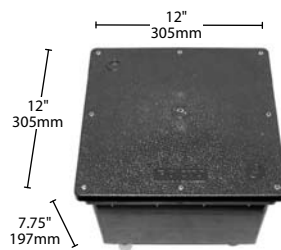

WT & DB-120-MH/HPS

TYPE

SPECIFICATIONS

Above Grade Ballast

Below Grade Ballast DB-120-MH

Below Grade Ballast DB-120-MH (TWIN)

SPECIAL NOTE: To operate two fixtures from the WT or DB ballast units, add -T to catalog #. Example: WT-120-MV-H46-T

ORDERING INFORMATION

| CATALOG NO. (WT) ABOVE GRADE | CATALOG NO. (DB) BELOW GRADE | DESCRIPTION | OPERATING VOLTAGE | EST. SHIPPING WEIGHT | |
|---|---------------------------------|--|----------------------------------|----------------------|---------|
| | | | | WT | DB |
| For Metal Halide Landscape Lighting Fixtures | | | | | |
| WT-120-MH-M98/T | DB-120-MH-M98/T | For 70 watt R40 and/or 70 watt PAR38 | Multi 120,208,240, 277V (4 taps) | 13 lbs. | 15 lbs. |
| WT-120-MH-M90/T | DB-120-MH-M90/T | For 100 watt PAR38 | Multi 120,208,240, 277V (4 taps) | 13 lbs. | 15 lbs. |
| WT-120-MH-M57/T | DB-120-MH-M57/T | For 175 watt R40 and/or 175 watt PAR38 | Multi 120,208,240, 277V (4 taps) | 13 lbs. | 15 lbs. |
| WT-120-MH-M130/T | DB-120-MH-M130/T | For 35 watt PAR20 and/or 35 watt PAR30 | 120 or 277V (2 taps) | 13 lbs. | 15 lbs. |

NOTE: HPS available, consult factory for price & availability.

DB-120-MV/MH
(TOP VIEW)

DB-120-MV/MH-T
(TWIN)
(TOP VIEW)

FSA-00
DB-120-MV/MH
(BOTTOM VIEW)
4 - 1/2" and 2 - 3/4" Knockouts

DB-120-MV/MH-T
(BOTTOM VIEW)
6 - 1/2" and 4 - 3/4" Knockouts