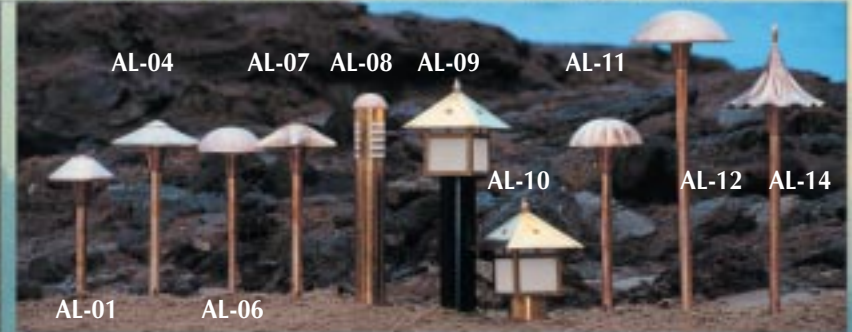

## LANDSCAPE LIGHTING

25301 Commercentre Drive • Lake Forest, CA 92630

949-830-1350 • Fax 949-830-3390

sales@focusindustries.com  
www.focusindustries.com

Standard finish: Raw unfinished brass. Add -Brass to catalog #.  
Also available: Polished, Sealed, Acid Verde or Acid Rust (consult factory)