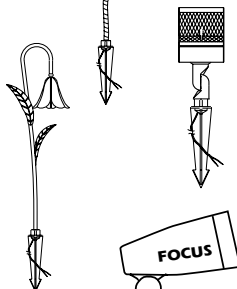

All Area, Path, Directional, and Specialty Light Fixtures are Available in Halogen for Better Color Rendition, Higher Light Output and Longer Life.

Durable, Stylish, Quality Fixtures that have a Place in any Landscape Application, Residential or Commercial.

120v PAR 20, 30, 38 Directional Bullets with Flat or Convex Lens Caps, Spread Lens, Wide Lens, Extra Long Extension Shields, Louvers, or (blue or green) Colored Glass Lens. As well as Many Other 120v Type Fixtures.

50-175 watt H.I.D. Directional, Cast Aluminum, Brass or Composite Bullets for Mercury Vapor or Metal Halide PAR or R Lamps with the Same Accessories as above PAR Lamp Holders. Above Grade and Direct Burial Ballast Enclosures w/Multi-voltage Input for above Fixtures.