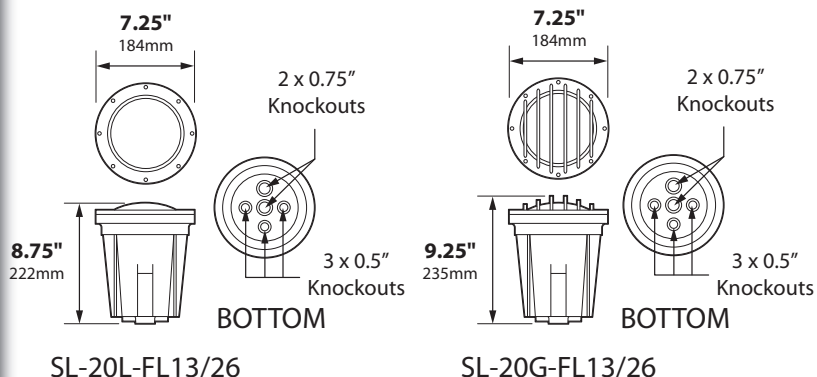

# WELL LIGHTS (120V) SL-20L-FL13/26 • SL-20G-FL13/26

**SL-20L/G-FL13**

**SL-20L/G-FL26**

**SPECIFICATIONS:**

- HOUSING:** Bronze Fiberglass Reinforced Composite
- LENS:** Clear Convex Tempered Glass
- LENS HOLDER:** Bronze Fiberglass Reinforced Composite SL-20L
- GRATE LENS HOLDER:** Bronze Fiberglass Reinforced Composite
- GASKET:** Black High Tempered Silicone
- REFLECTOR:** Heavy Duty Spun Alum., Powder Coated High Gloss  
White for Maximum Reflectance and Output
- BALLAST:** Type 1 Outdoor Magnetic Clamped Core 120v Input  
(Also Available in 240 & 277 volts). 2 Ballasts for SL-20L/G-FL26 Series
- LAMP SUPPLIED:** 13 watt Compact Fluorescent (4100k) Cool White. For 2700k or any other Kelvin Temperature, Please Specify at Time of Order.
- SOCKET:** GX23 Bi-Pin for Above Lamps
- WIRING:** Standard 120 volt

**ORDERING INFORMATION**

CATALOG #	DESCRIPTION	EST. SHIPPING WEIGHT
SL-20L-FL13	13w Compact Fluorescent Sealed Comp. Lensed Well Light	4.9 lbs.
SL-20G-FL13	13w Compact Fluorescent Sealed Comp. Grated Well Light	4.9 lbs.
SL-20L-FL26	2 x 13w Compact Fluorescent Sealed Comp. Lensed Well Light	5.6 lbs.
SL-20G-FL26	2 x 13w Compact Fluorescent Sealed Comp. Grated Well Light	5.6 lbs.