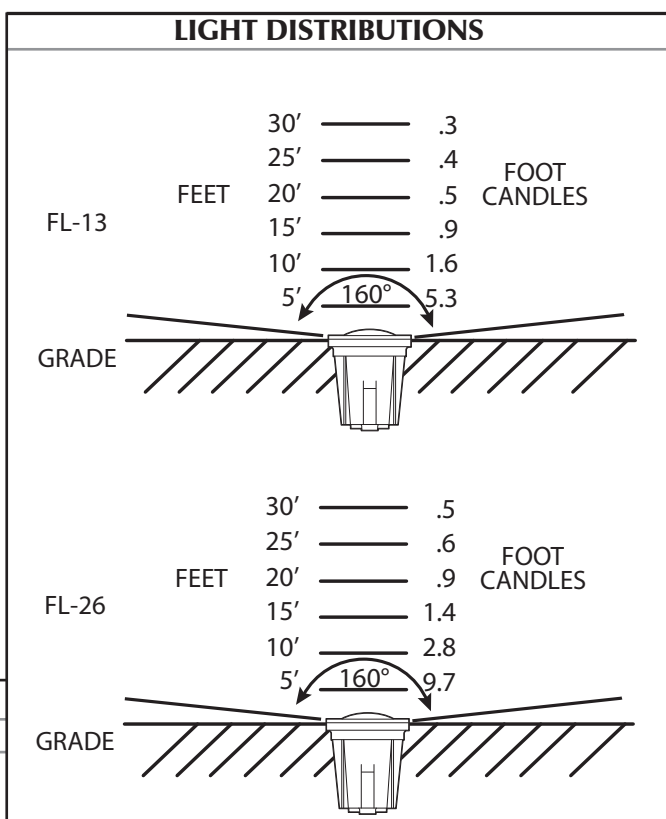

ACCESSORIES

FA-10-SL20-Blue	Light Blue Flat Lens
FA-10-SL20-Green	Green Flat Lens
FA-10-SL20-Clear	Clear Flat Lens
FA-08-SL20	Flat Hex Cell Louver
FA-133-Brass	Cast Brass Lens Holder for SL-20 Series
FA-134-Brass	Cast Brass Grate for SL-20 Series
FA-135-Brass	Heavy Du7ty Stamped Brass Mini Shield for SL-20 Series