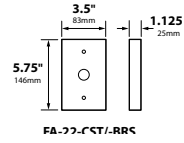

MOUNTING ACCESSORIES