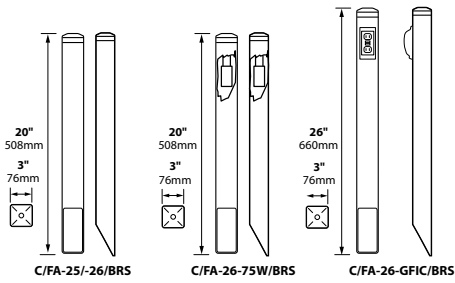

120V PAR20 DIRECTIONAL DL-20-NL-SERIES

TYPE

MOUNTING ACCESSORIES