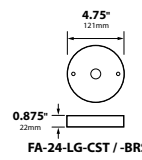

MOUNTING ACCESSORIES