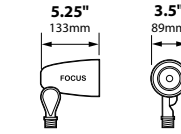

120V PAR20 DIRECTIONAL DL-20-NL-SERIES

TYPE

SPECIFICATIONS

CONSTRUCTION: Cast aluminum, cast brass or composite bullet; matching heavy duty cast aluminum, brass or composite adjustable swivel

NOTE: Weep holes standard in bottom of fixture body to allow water to flow through when using outdoor rated PAR20 lamps without fixture lens and to allow air flow for high temperature PAR20 lamps. See DOWN LIGHTS note below for down light applications.

LENS: None supplied on standard model and -AC model. High impact clear tempered convex glass included on -EC models and as an option on -AC models (add -L)

O-RING: High temperature red silicone

LAMP SUPPLIED: None. Use only outdoor rated PAR20 lamps (50w max)

LAMP OPTIONS: We recommend 9w PAR20 Arrow LED with 50,000 hour average rating.

SOCKET: High temperature ceramic medium base with 250°C silicone lead wires

WIRING: Standard 120v Black, White and Ground 9" lead wires

MOUNTING: None supplied. See Mounting Accessories below for options

FINISH: Aluminum-Black texture polyester powder coat. Optional finishes available. Brass-Unfinished brass. Optional finishes available.

DOWN LIGHTS: Add -D suffix to end of catalog number for down light without weep holes.

ORDERING INFORMATION