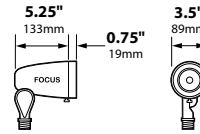

120V PAR20 DIRECTIONAL DL-20-NL-SERIES

TYPE

SPECIFICATIONS

CONSTRUCTION: Cast aluminum, cast brass or composite bullet; matching heavy duty cast aluminum, brass or composite adjustable swivel

NOTE: Weep holes standard in bottom of fixture body to allow water to flow through when using outdoor rated PAR20 lamps without fixture lens and to allow air flow for high temperature PAR20 lamps. See DOWN LIGHTS note below for down light applications.

LENS: None supplied on standard model and -AC model. High impact clear tempered convex glass included on -EC models and as an option on -AC models (add -L)

O-RING: High temperature red silicone

LAMP SUPPLIED: None. Use only outdoor rated PAR20 lamps (50w max)

LAMP OPTIONS: We recommend 9w PAR20 Arrow LED with 50,000 hour average rating.

SOCKET: High temperature ceramic medium base with 250°C silicone lead wires

WIRING: Standard 120v Black, White and Ground 9" lead wires

MOUNTING: None supplied. See Mounting Accessories below for options

FINISH: Aluminum-Black texture polyester powder coat. Optional finishes available. Brass-Unfinished brass. Optional finishes available.

DOWN LIGHTS: Add -D suffix to end of catalog number for down light without weep holes.

ORDERING INFORMATION