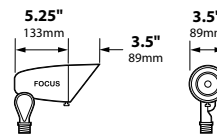

DL-20-NL-EC

DL-20-NL-AC