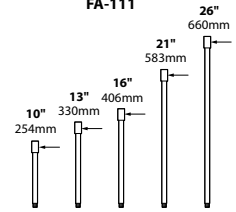

## ORDERING INFORMATION

CATALOG NO.	DESCRIPTION	LAMP	SHIP WEIGHT
DL-20-NL-BLT	Cast Aluminum PAR20 Bullet	None	2.0 lbs.
DL-20-NL-BRS	Cast Brass PAR20 Bullet	None	3.0 lbs.
CDL-20-NL	Composite PAR20 Bullet	None	2.0 lbs.
DL-20-NL-EC-BLT	Cast Aluminum PAR20 Bullet, Extension Collar, Convex Lens	None	3.0 lbs.
DL-20-NL-EC-BRS	Cast Brass PAR20 Bullet, Extension Collar, Convex Lens	None	4.0 lbs.
CDL-20-NL-EC	Composite PAR20 Bullet, Extension Collar, Convex Lens	None	3.0 lbs.
DL-20-NL-AC-BLT	Cast Aluminum PAR20 Bullet, Angle Collar, No Lens	None	3.0 lbs.
DL-20-NL-AC-BRS	Cast Brass PAR20 Bullet, Angle Collar No Lens	None	5.0 lbs.
CDL-20-NL-AC	Composite PAR20 Bullet, Angle Collar No Lens	None	3.0 lbs.
DL-20-NL-ACL-BLT	Cast Aluminum PAR20 Bullet, Angle Collar, Convex Lens	None	3.0 lbs.
DL-20-NL-ACL-BRS	Cast Brass PAR20 Bullet, Angle Collar Convex Lens	None	5.0 lbs.
CDL-20-NL-ACL	Composite PAR20 Bullet, Angle Collar Convex Lens	None	3.0 lbs.

## MOUNTING ACCESSORIES

**FA-111-TREE**  
(10"-41")

**FA-22-TREE**  
(10"-41")

**FA-111**

**STEM EXTENSIONS**  
-BRS = Brass Models (Arrow: couplers)