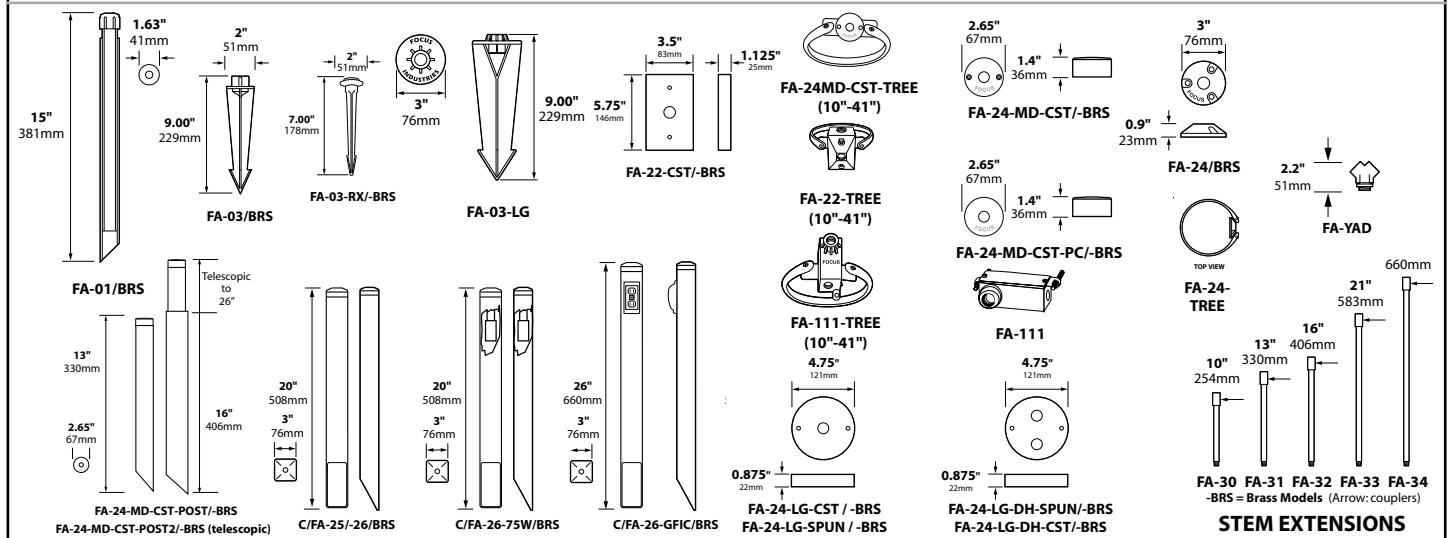

MOUNTING ACCESSORIES

STEM EXTENSIONS

BEAM/GLARE CONTROL ACCESSORIES

FA-08-23	Round 1/8" Hex Cell Louver
FA-10-23-BLUE	Blue Tempered Glass Lens
FA-10-23-GREEN	Green Tempered Glass Lens
FA-98-23	Linear Spread Tempered Glass Lens
FA-104-23	Wide Spread Tempered Glass Lens Softener

JOB INFORMATION

Type: _____ Date: _____

Job Name: _____

Cat. No.: _____

Lamp(s): _____

Specifier: _____

Contractor: _____

Notes: _____

FOCUS INDUSTRIES INC.
25301 COMMERCENTRE DRIVE
LAKE FOREST, CA 92630

www.focusindustries.com
sales@focusindustries.com
(949) 830-1350 • FAX (949) 830-3390

Black Texture (Standard)	Antique Verde	Bronze Texture	Camel	White Texture	Hunter Texture	Rust	Weathered Iron	Weathered Brown	Stucco	Rubbed Verde	Chrome Powder	Acid Rust	Acid Verde	Black Acid Treatment
-BLT	-ATV	-BRT	-CAM	-WTX	-HTX	-RST	-WIR	-WBR	-STU	-RBV	-CPR	-BAR/CAR	-BAV/CAV	-BAT