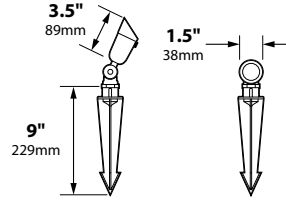

DL-23-BRS
mounted on
FA-24-BRS

ORDERING INFORMATION

CATALOG NO.	DESCRIPTION	LAMP	EST. SHIP WEIGHT
DL-23-BLT	Cast aluminum Bullet	20w MR8 FL	1.0 lbs.
DL-23-BRS	Cast brass Bullet	20w MR8 FL	2.0 lbs.