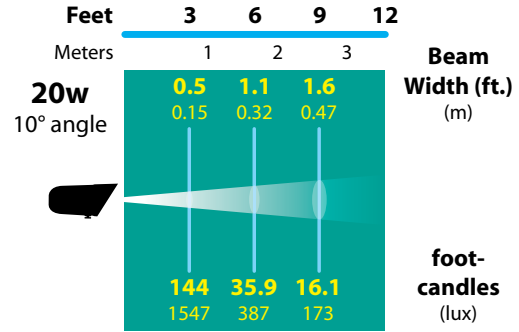

MR8 SP

Black Texture (Standard)	Antique Verde	Bronze Texture	Camel	White Texture	Hunter Texture	Rust	Weathered Iron	Weathered Brown	Stucco	Rubbed Verde	Chrome Powder	Acid Rust	Acid Verde	Black Acid Treatment
-BLT	-ATV	-BRT	-CAM	-WTX	-HTX	-RST	-WIR	-WBR	-STU	-RBV	-CPR	-BAR/CAR	-BAV/CAV	-BAT

BRASS & COPPER ONLY