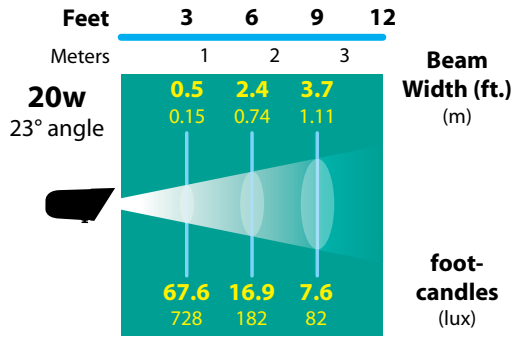

DIRECTIONAL LIGHTS DL-23 SERIES

TYPE

LIGHT DISTRIBUTIONS AND PHOTOMETRICS

MR8 FL