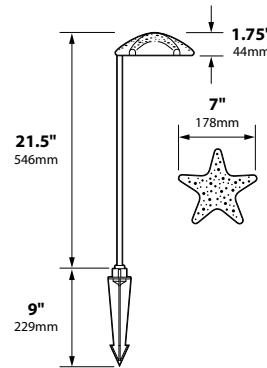

**PL-06-
LEDP-BRS**

ORDERING INFORMATION

CATALOG NO.	DESCRIPTION	LAMP	SHIP WEIGHT
PL-06LEDP-BLT	Cast Aluminum 7" Starfish Hat	4w Round LED Panel	3.0 lbs.

MOUNTING ACCESSORIES