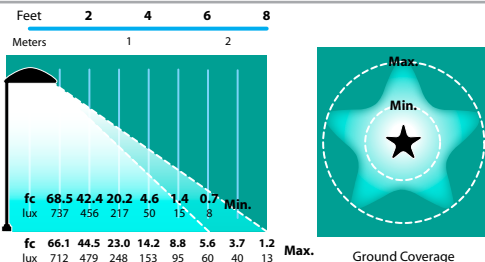

NOTE: Optional 120v to 277v drivers available. Must use FA-26 mounting post or junction box

**PL-06-
LEDP-BRS**

ORDERING INFORMATION

CATALOG NO.	DESCRIPTION	LAMP	SHIP WEIGHT
PL-06LEDP-BLT	Cast Aluminum 7" Starfish Hat	4w Round LED Panel	3.0 lbs.

MOUNTING ACCESSORIES

LIGHT DISTRIBUTIONS AND PHOTOMETRICS

PL-06
Half Spread Photometrics
16 ft. (4.9m) diameter

JOB INFORMATION

Type: _____ Date: _____

Job Name: _____

Cat. No.: _____

Lamp(s): _____